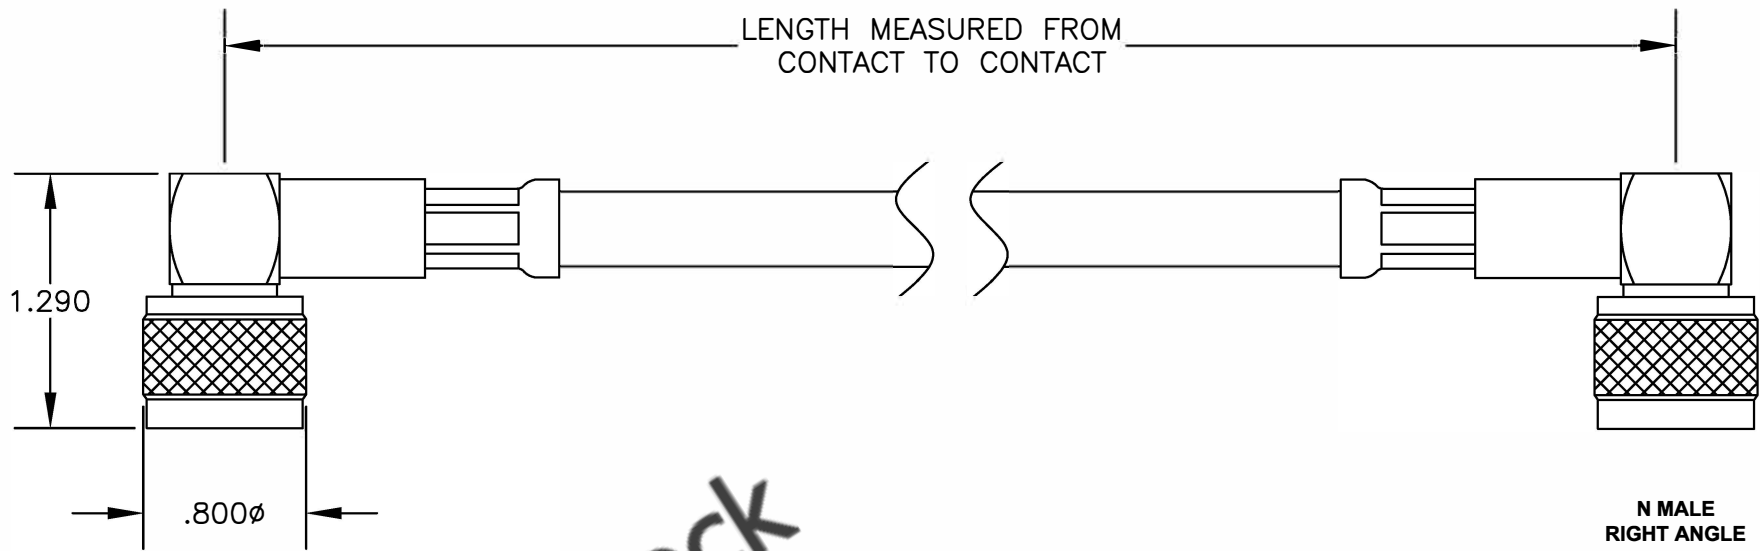

COMPONENTS	IMPEDANCE
N MALE RIGHT ANGLE	50 OHM
N MALE RIGHT ANGLE	50 OHM
RG213/U	50 OHM

Standard Lengths	
-12	12"
-24	24"
-36	36"
-48	48"
-60	60"
-xxx	Custom Length in inches

N MALE
RIGHT ANGLE

ebeestock

ET26580

DES. CABLE ASSEMBLY, RG213/U, N MALE RIGHT ANGLE TO N MALE RIGHT ANGLE

SIZE A	FSCMNO.53919	CAD FILE	021607	SCALE	N/A	127
--------	--------------	----------	--------	-------	-----	-----

- NOTES:
- UNLESS OTHERWISE SPECIFIED ALL DIMENSIONS ARE NOMINAL.
 - ALL SPECIFICATIONS ARE SUBJECT TO CHANGE WITHOUT NOTICE AT ANY TIME.
 - DIMENSIONS ARE IN INCHES.
 - LENGTH TOLERANCE IS $\pm 1.5\%$ OR $\pm 3/8"$, WHICHEVER IS GREATER.