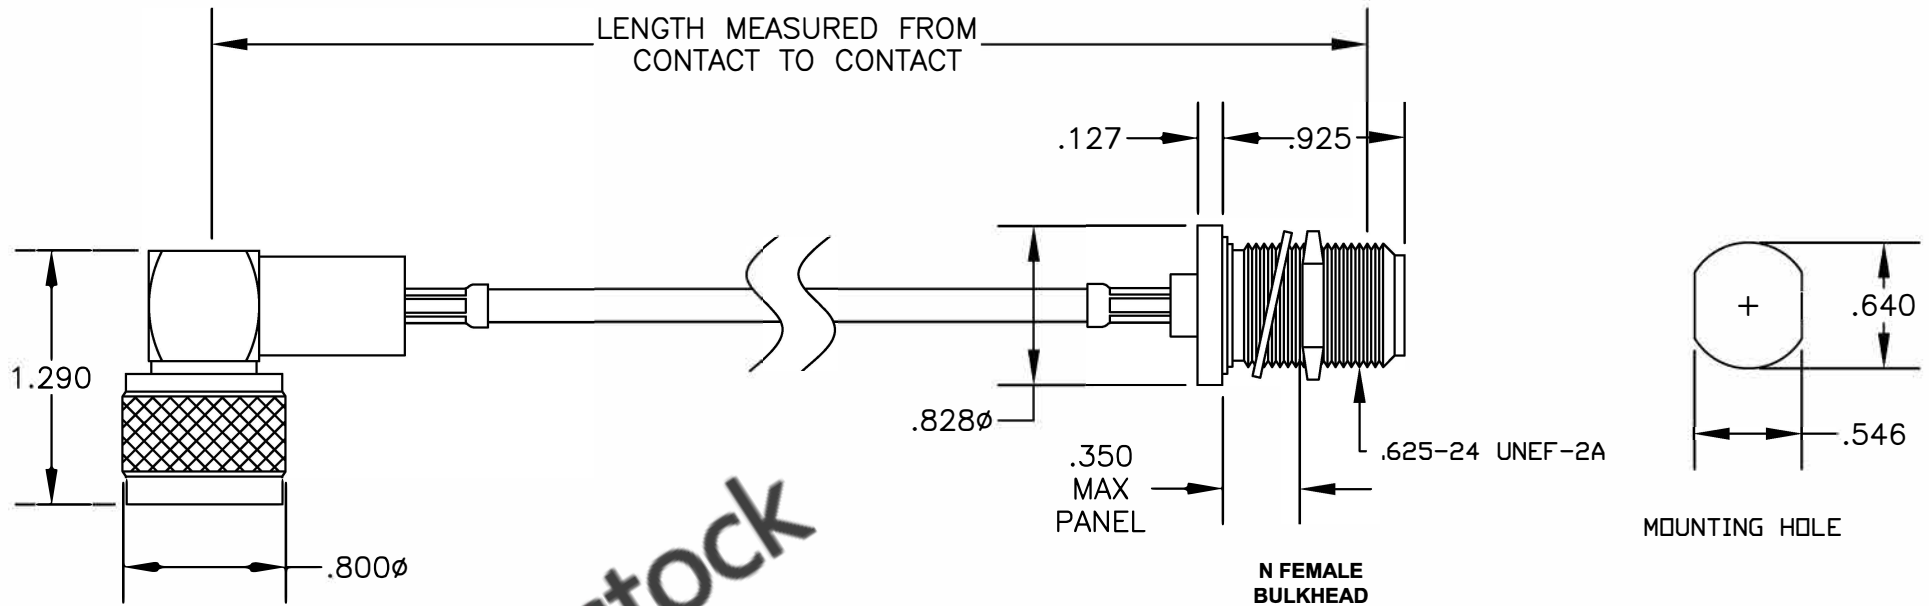

COMPONENTS	IMPEDANCE
N MALE RIGHT ANGLE	50 OHM
N FEMALE BULKHEAD	50 OHM
RG142B/U	50 OHM

Standard Lengths	
-12	12"
-24	24"
-36	36"
-48	48"
-60	60"
-XXX	Custom Length in inches

N MALE
RIGHT ANGLE

ebeestock

COAXIAL & FIBER OPTICS

ET26590

DES. CABLE ASSEMBLY, RG142B/U, N MALE RIGHT ANGLE TO N FEMALE BULKHEAD

SIZE A	FSCM NO. 53919	CAD FILE	061207	SCALE	N/A	127
--------	----------------	----------	--------	-------	-----	-----

NOTES:

1. UNLESS OTHERWISE SPECIFIED ALL DIMENSIONS ARE NOMINAL.
2. ALL SPECIFICATIONS ARE SUBJECT TO CHANGE WITHOUT NOTICE AT ANY TIME.
3. DIMENSIONS ARE IN INCHES.
4. LENGTH TOLERANCE IS $\pm 1.5\%$ OR $\pm 3/8"$, WHICHEVER IS GREATER.