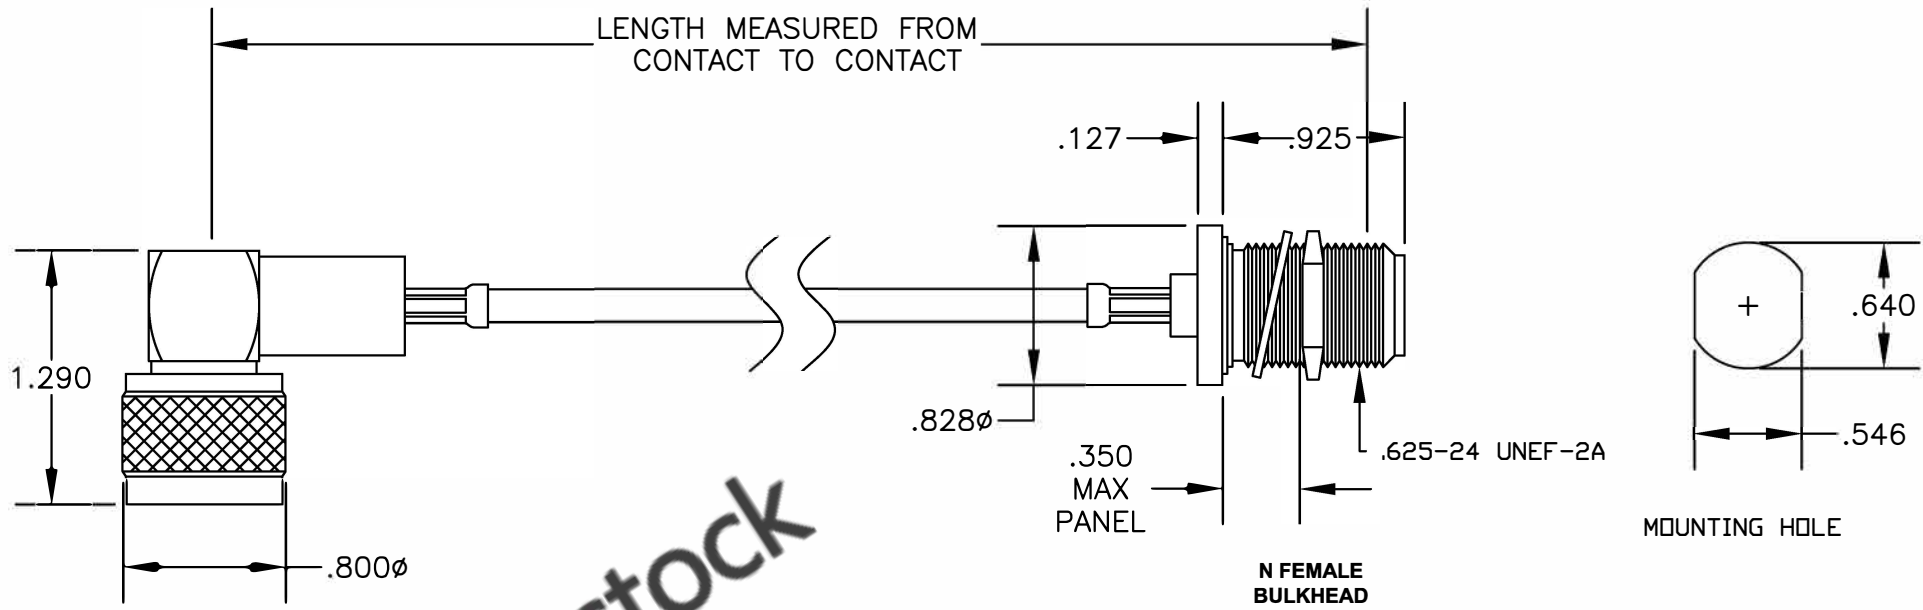

COMPONENTS	IMPEDANCE
N MALE RIGHT ANGLE	50 OHM
N FEMALE BULKHEAD	50 OHM
RG142B/U	50 OHM

Standard Lengths	
-12	12"
-24	24"
-36	36"
-48	48"
-60	60"
-XXX	Custom Length in inches

N MALE
RIGHT ANGLE

ebeestock

ET26591

DES. CABLE ASSEMBLY, RG142B/U, N MALE
RIGHT ANGLE TO N FEMALE BULKHEAD

SIZE A	FSCM NO. 53919	CAD FILE	061207	SCALE	N/A	127
--------	----------------	----------	--------	-------	-----	-----

- NOTES:
1. UNLESS OTHERWISE SPECIFIED ALL DIMENSIONS ARE NOMINAL.
 2. ALL SPECIFICATIONS ARE SUBJECT TO CHANGE WITHOUT NOTICE AT ANY TIME.
 3. DIMENSIONS ARE IN INCHES.
 4. LENGTH TOLERANCE IS $\pm 1.5\%$ OR $\pm 3/8"$, WHICHEVER IS GREATER.