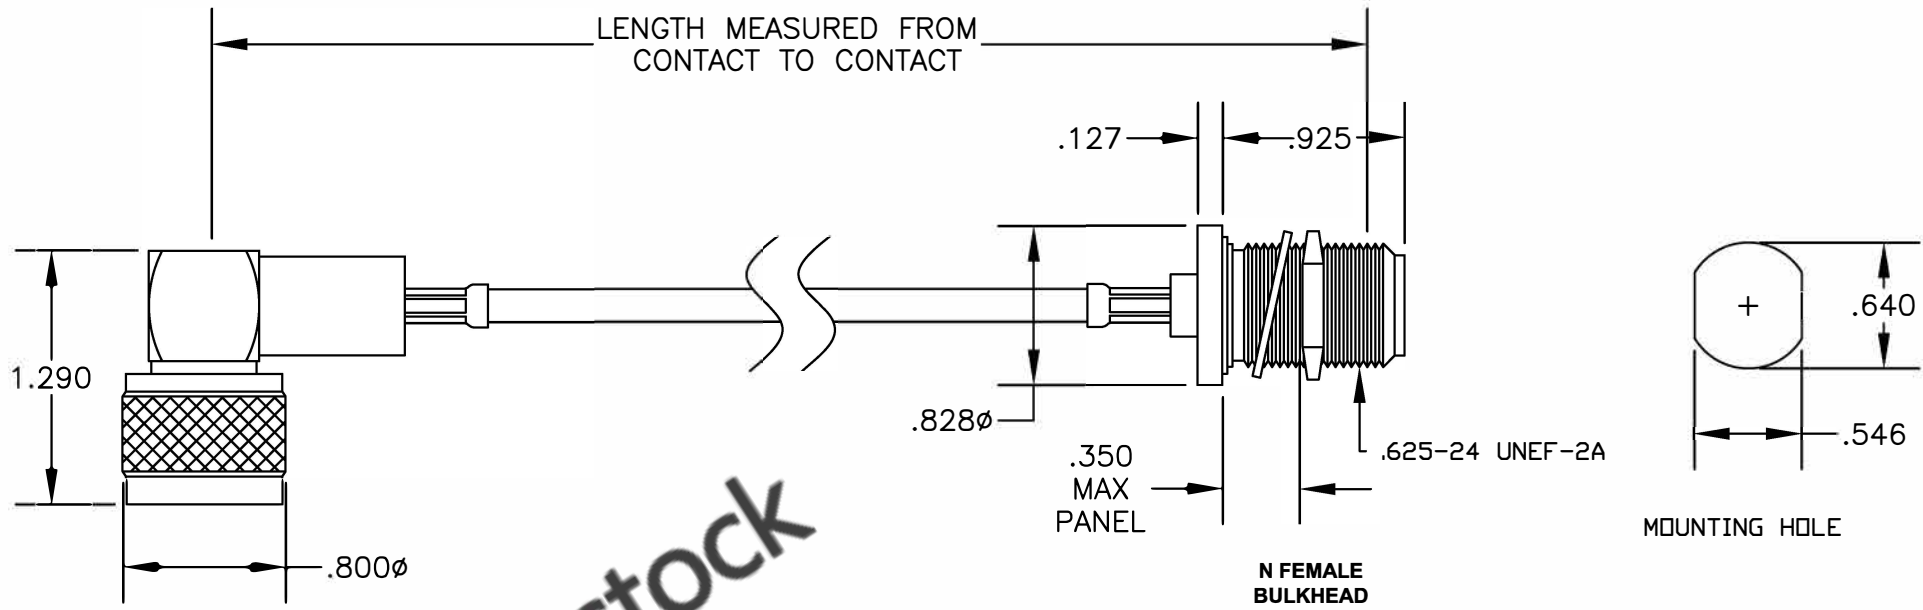

COMPONENTS	IMPEDANCE
N MALE RIGHT ANGLE	50 OHM
N FEMALE BULKHEAD	50 OHM
RG142B/U	50 OHM

Standard Lengths	
-12	12"
-24	24"
-36	36"
-48	48"
-60	60"
-XXX	Custom Length in inches

N MALE
RIGHT ANGLE

ebeestock

ET26592		DES. CABLE ASSEMBLY, RG142B/U, N MALE RIGHT ANGLE TO N FEMALE BULKHEAD		
SIZE A	FSCM NO. 53919	CAD FILE	061207	SCALE N/A

- NOTES:
- UNLESS OTHERWISE SPECIFIED ALL DIMENSIONS ARE NOMINAL.
 - ALL SPECIFICATIONS ARE SUBJECT TO CHANGE WITHOUT NOTICE AT ANY TIME.
 - DIMENSIONS ARE IN INCHES.
 - LENGTH TOLERANCE IS $\pm 1.5\%$ OR $\pm 3/8"$, WHICHEVER IS GREATER.