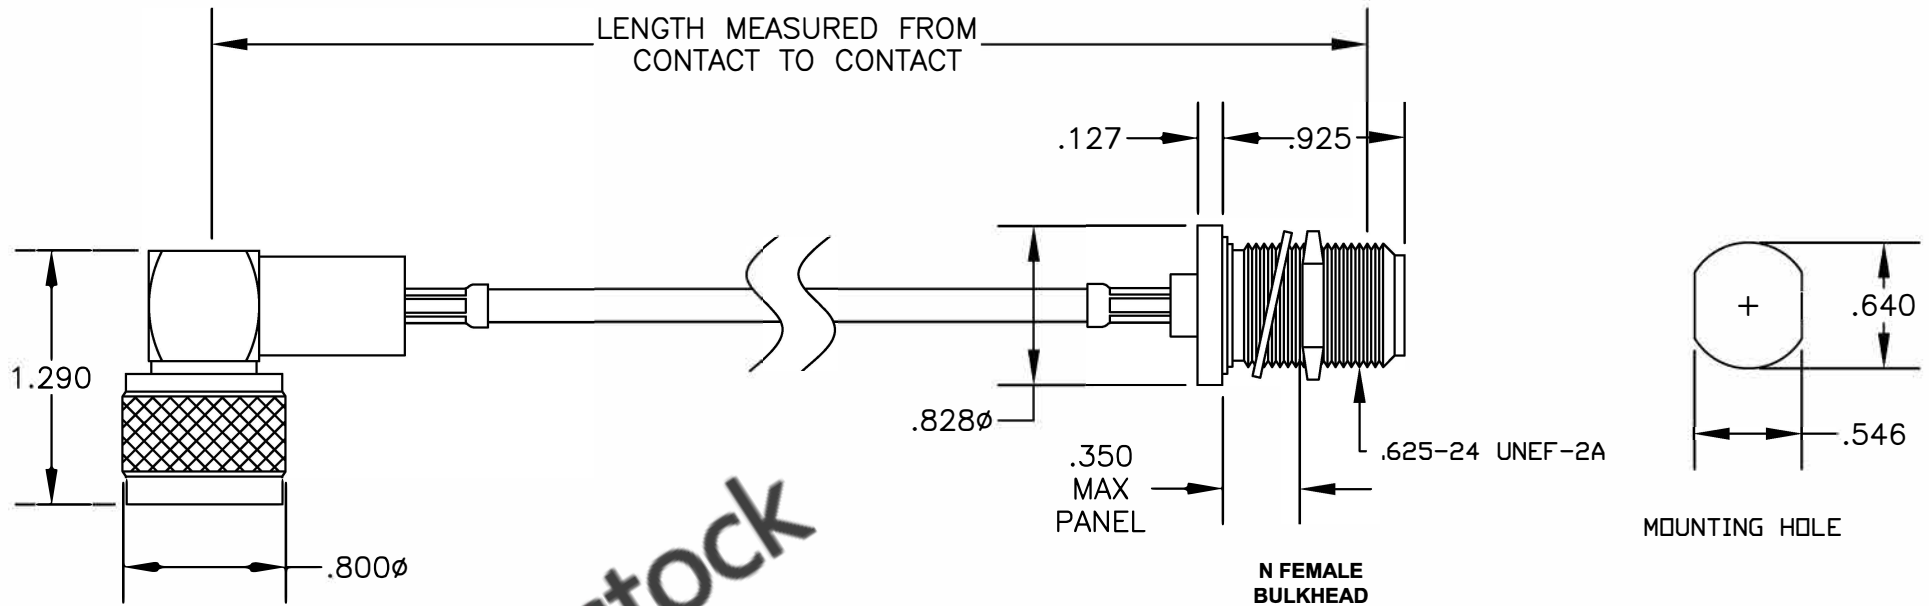

COMPONENTS	IMPEDANCE
N MALE RIGHT ANGLE	50 OHM
N FEMALE BULKHEAD	50 OHM
RG142B/U	50 OHM

Standard Lengths	
-12	12"
-24	24"
-36	36"
-48	48"
-60	60"
-XXX	Custom Length in inches

N MALE  
RIGHT ANGLE

ebeestock

EMAIL: [sales@ebeestock.com](mailto:sales@ebeestock.com)

COAXIAL & FIBER OPTICS

**ET26593**

DES. CABLE ASSEMBLY, RG142B/U, N MALE  
RIGHT ANGLE TO N FEMALE BULKHEAD

SIZE A | **FSCM NO. 53919**

CAD FILE 061207

SCALE N/A

127

**NOTES:**

1. UNLESS OTHERWISE SPECIFIED ALL DIMENSIONS ARE NOMINAL.
2. ALL SPECIFICATIONS ARE SUBJECT TO CHANGE WITHOUT NOTICE AT ANY TIME.
3. DIMENSIONS ARE IN INCHES.
4. LENGTH TOLERANCE IS  $\pm 1.5\%$  OR  $\pm 3/8"$ , WHICHEVER IS GREATER.