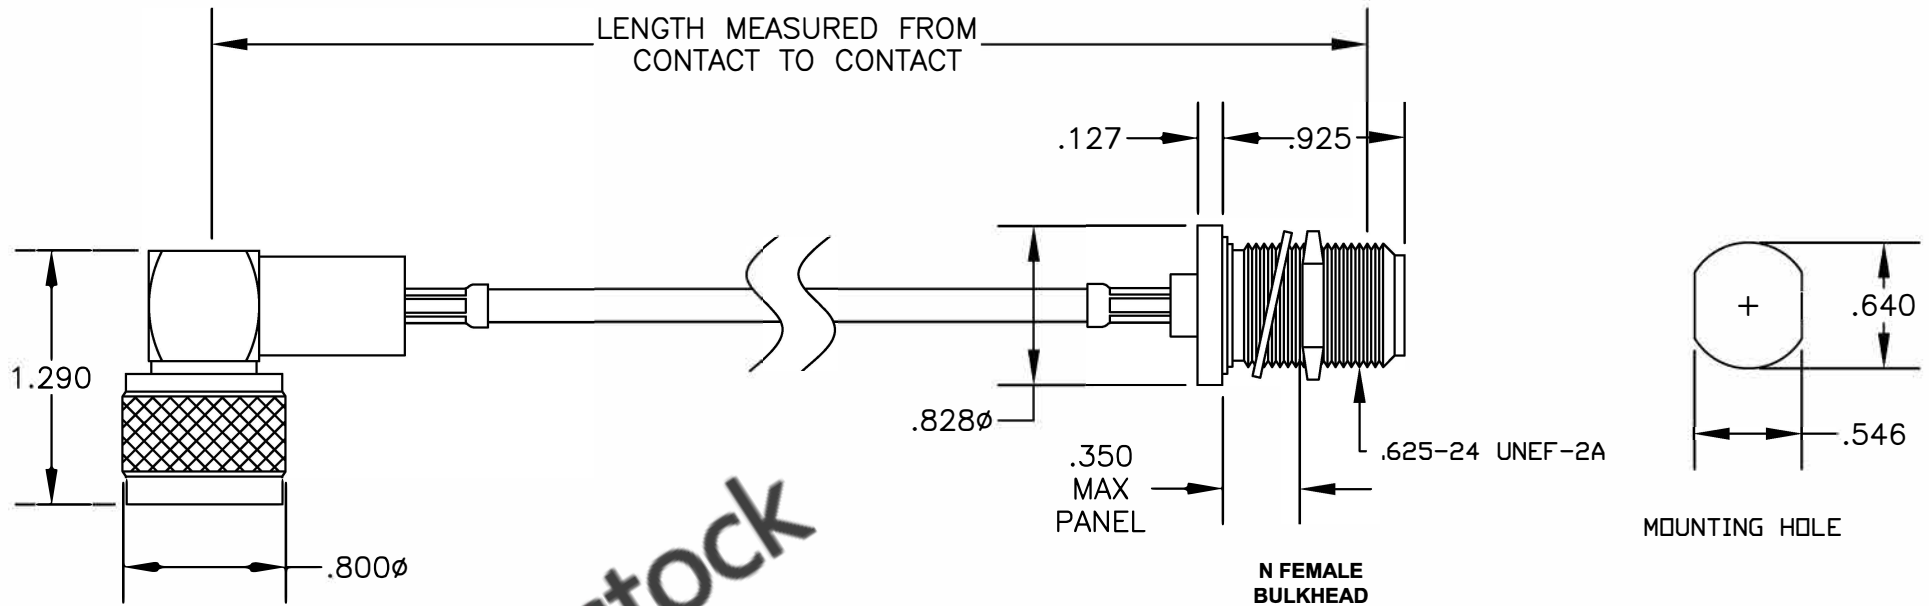

COMPONENTS	IMPEDANCE
N MALE RIGHT ANGLE	50 OHM
N FEMALE BULKHEAD	50 OHM
RG142B/U	50 OHM

Standard Lengths	
-12	12"
-24	24"
-36	36"
-48	48"
-60	60"
-XXX	Custom Length in inches

N MALE
RIGHT ANGLE

ebeestock

ET26594

DES. CABLE ASSEMBLY, RG142B/U, N MALE
RIGHT ANGLE TO N FEMALE BULKHEAD

SIZE A | **FSCM NO. 53919**

CAD FILE 061207

SCALE N/A

127

NOTES:

1. UNLESS OTHERWISE SPECIFIED ALL DIMENSIONS ARE NOMINAL.
2. ALL SPECIFICATIONS ARE SUBJECT TO CHANGE WITHOUT NOTICE AT ANY TIME.
3. DIMENSIONS ARE IN INCHES.
4. LENGTH TOLERANCE IS $\pm 1.5\%$ OR $\pm 3/8"$, WHICHEVER IS GREATER.