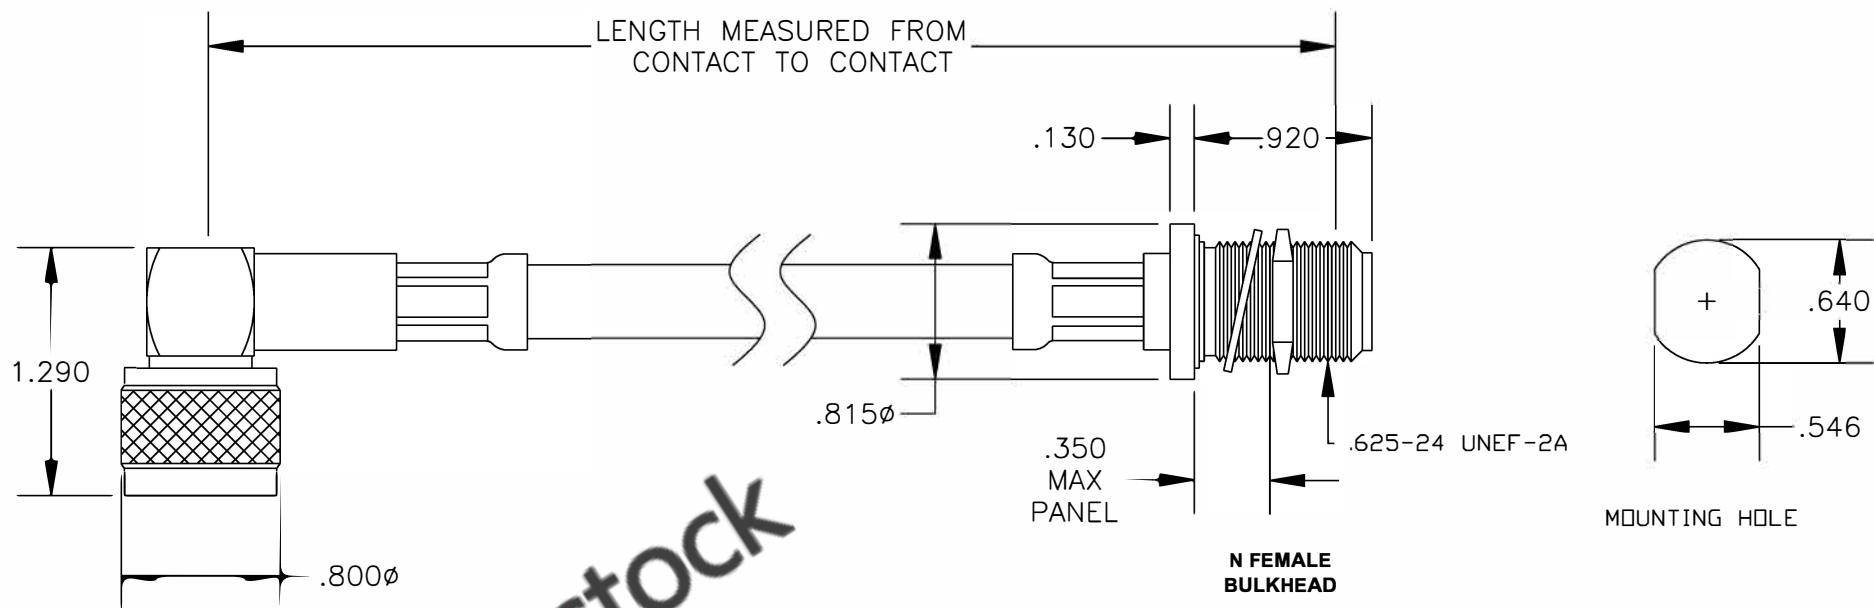

COMPONENTS	IMPEDANCE
N MALE RIGHT ANGLE	50 OHM
N FEMALE BULKHEAD	50 OHM
RG214/U	50 OHM

Standard Lengths	
-12	12"
-24	24"
-36	36"
-48	48"
-60	60"
-XXX	Custom Length in inches

8TH FLOOR, BUILDING 1, YONGFU SCIENCE AND TECHNOLOGY CENTER INDUSTRIAL PARK, NANZHA DISTRICT 5, HUMEN, 523900, DONGGUAN, GUANGDONG, CHINA
 WEBSITE: www.ebeestock.com
 EMAIL: sales@ebeestock.com
COAXIAL & FIBER OPTICS

ET26605		DES. CABLE ASSEMBLY, RG214/U, N MALE RIGHT ANGLE TO N FEMALE BULKHEAD		
REV. A	FSCM NO. 53919	CAD FILE 011808	SCALE N/A	SIZE A 127

- NOTES:
- UNLESS OTHERWISE SPECIFIED ALL DIMENSIONS ARE NOMINAL.
 - ALL SPECIFICATIONS ARE SUBJECT TO CHANGE WITHOUT NOTICE AT ANY TIME.
 - DIMENSIONS ARE IN INCHES.
 - LENGTH TOLERANCE IS $\pm 1.5\%$ OR $\pm 3/8"$, WHICHEVER IS GREATER.