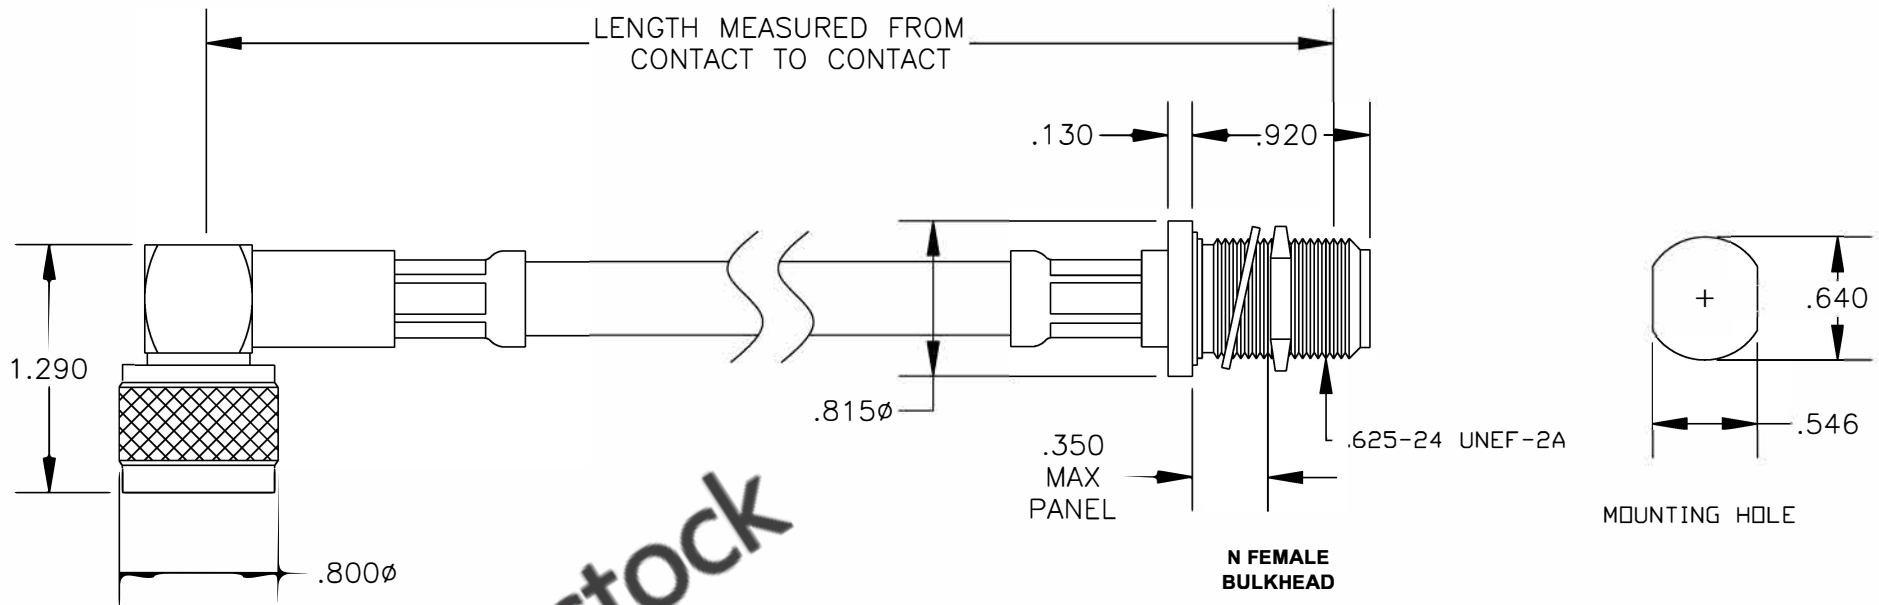

COMPONENTS	IMPEDANCE
N MALE RIGHT ANGLE	50 OHM
N FEMALE BULKHEAD	50 OHM
RG214/U	50 OHM

Standard Lengths	
-12	12"
-24	24"
-36	36"
-48	48"
-60	60"
-XXX	Custom Length in inches

8TH FLOOR, BUILDING 1, YONGFU SCIENCE AND TECHNOLOGY CENTER INDUSTRIAL PARK, NANZHA DISTRICT 5, HUMEN, 523900, DONGGUAN, GUANGDONG, CHINA
 WEBSITE: www.ebeestock.com
 EMAIL: sales@ebeestock.com
COAXIAL & FIBER OPTICS

ET26606		DES. CABLE ASSEMBLY, RG214/U, N MALE RIGHT ANGLE TO N FEMALE BULKHEAD	
REV. A	FSCM NO. 53919	CAD FILE 011808	SCALE N/A SIZE A 127

- NOTES:**
- UNLESS OTHERWISE SPECIFIED ALL DIMENSIONS ARE NOMINAL.
 - ALL SPECIFICATIONS ARE SUBJECT TO CHANGE WITHOUT NOTICE AT ANY TIME.
 - DIMENSIONS ARE IN INCHES.
 - LENGTH TOLERANCE IS $\pm 1.5\%$ OR $\pm 3/8"$, WHICHEVER IS GREATER.