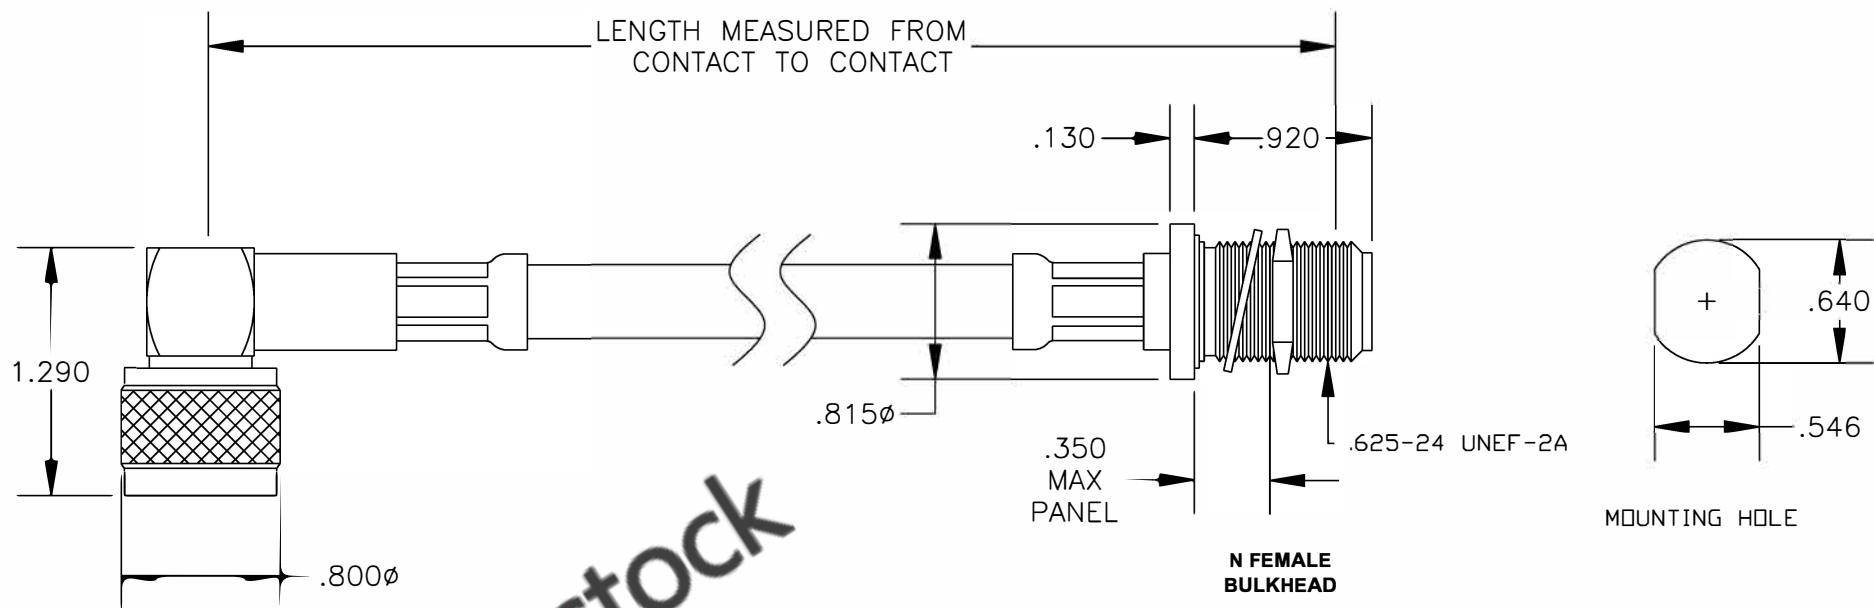

COMPONENTS	IMPEDANCE
N MALE RIGHT ANGLE	50 OHM
N FEMALE BULKHEAD	50 OHM
RG214/U	50 OHM

Standard Lengths	
-12	12"
-24	24"
-36	36"
-48	48"
-60	60"
-XXX	Custom Length in inches

**8TH FLOOR, BUILDING 1, YONGFU SCIENCE AND TECHNOLOGY CENTER INDUSTRIAL PARK, NANZHA DISTRICT 5, HUMEN, 523900, DONGGUAN, GUANGDONG, CHINA**  
 WEBSITE: [www.ebeestock.com](http://www.ebeestock.com)  
 EMAIL: [sales@ebeestock.com](mailto:sales@ebeestock.com)  
**COAXIAL & FIBER OPTICS**

<b>ET26607</b>		DES. CABLE ASSEMBLY, RG214/U, N MALE RIGHT ANGLE TO N FEMALE BULKHEAD	
----------------	--	---	--

REV. A	FSCM NO. 53919	CAD FILE 011808	SCALE N/A	SIZE A 127
--------	----------------	-----------------	-----------	------------

- NOTES:
1. UNLESS OTHERWISE SPECIFIED ALL DIMENSIONS ARE NOMINAL.
  2. ALL SPECIFICATIONS ARE SUBJECT TO CHANGE WITHOUT NOTICE AT ANY TIME.
  3. DIMENSIONS ARE IN INCHES.
  4. LENGTH TOLERANCE IS  $\pm 1.5\%$  OR  $\pm 3/8"$ , WHICHEVER IS GREATER.