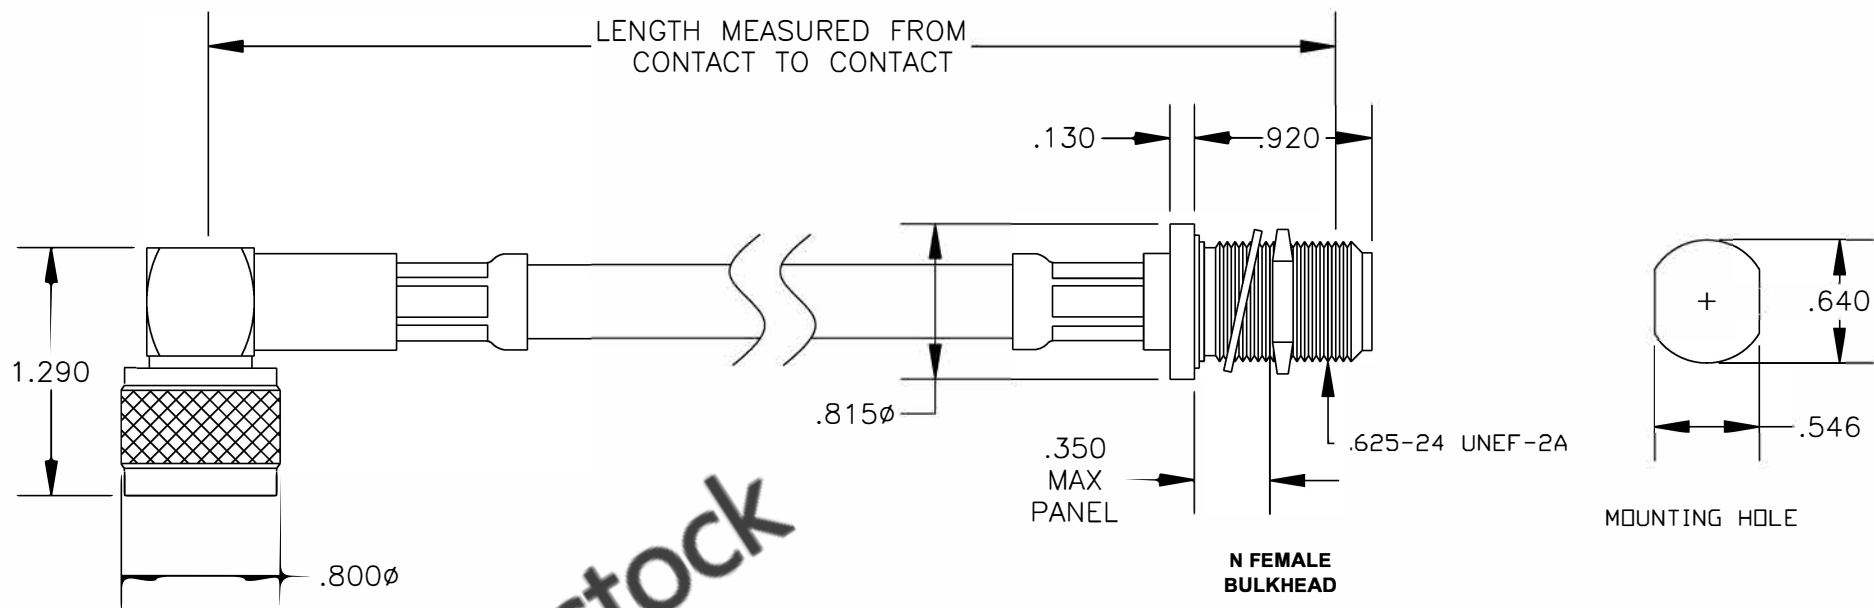

COMPONENTS	IMPEDANCE
N MALE RIGHT ANGLE	50 OHM
N FEMALE BULKHEAD	50 OHM
RG214/U	50 OHM

Standard Lengths	
-12	12"
-24	24"
-36	36"
-48	48"
-60	60"
-XXX	Custom Length in inches

8TH FLOOR, BUILDING 1, YONGFU SCIENCE AND TECHNOLOGY CENTER INDUSTRIAL PARK, NANZHA DISTRICT 5, HUMEN, 523900, DONGGUAN, GUANGDONG, CHINA
 WEBSITE: www.ebeestock.com
 EMAIL: sales@ebeestock.com
COAXIAL & FIBER OPTICS

ET26608		DES. CABLE ASSEMBLY, RG214/U, N MALE RIGHT ANGLE TO N FEMALE BULKHEAD	
REV. A	FSCM NO. 53919	CAD FILE 011808	SCALE N/A SIZE A 127

- NOTES:
- UNLESS OTHERWISE SPECIFIED ALL DIMENSIONS ARE NOMINAL.
 - ALL SPECIFICATIONS ARE SUBJECT TO CHANGE WITHOUT NOTICE AT ANY TIME.
 - DIMENSIONS ARE IN INCHES.
 - LENGTH TOLERANCE IS $\pm 1.5\%$ OR $\pm 3/8"$, WHICHEVER IS GREATER.