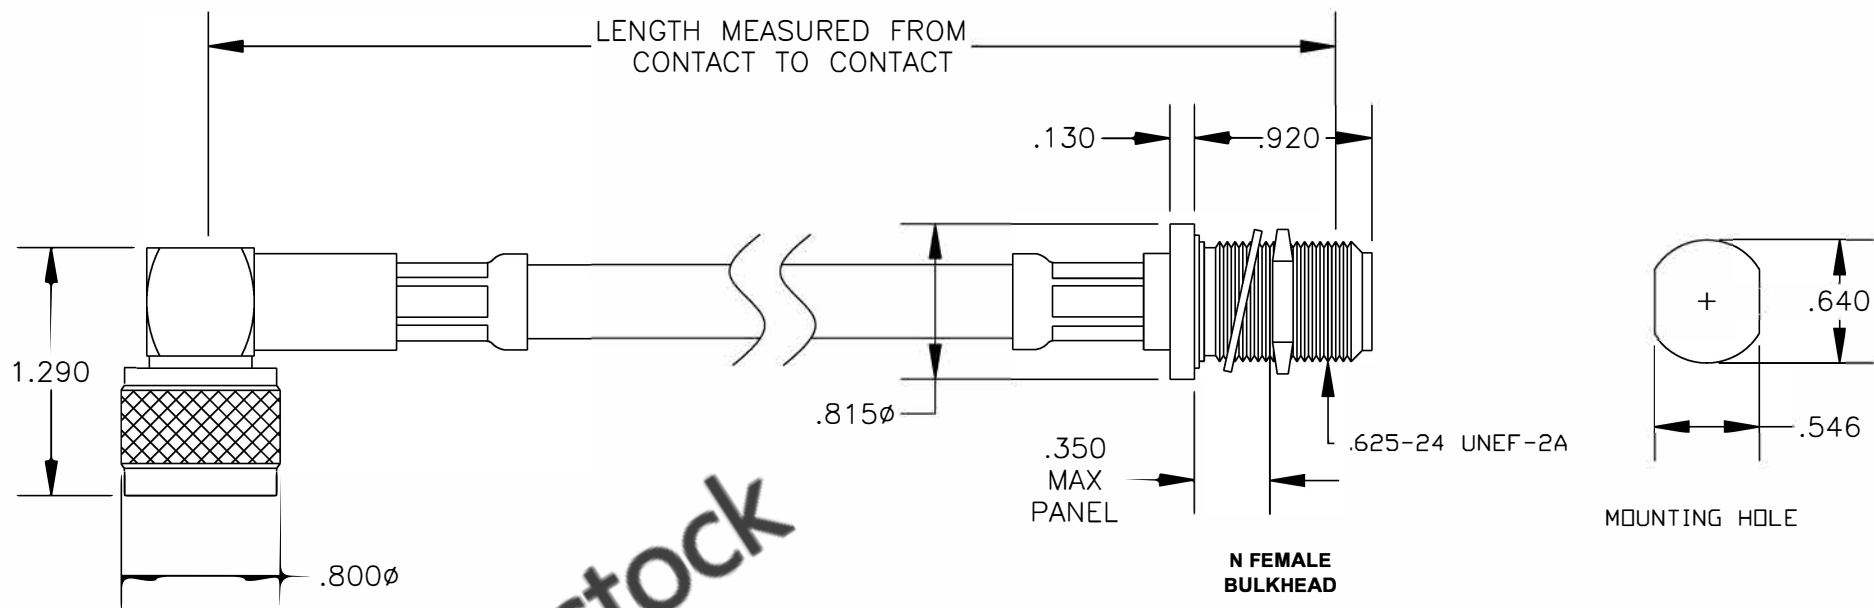

COMPONENTS	IMPEDANCE
N MALE RIGHT ANGLE	50 OHM
N FEMALE BULKHEAD	50 OHM
RG214/U	50 OHM

Standard Lengths	
-12	12"
-24	24"
-36	36"
-48	48"
-60	60"
-XXX	Custom Length in inches

8TH FLOOR, BUILDING 1, YONGFU SCIENCE AND TECHNOLOGY CENTER INDUSTRIAL PARK, NANZHA DISTRICT 5, HUMEN, 523900, DONGGUAN, GUANGDONG, CHINA
 WEBSITE: www.ebeestock.com
 EMAIL: sales@ebeestock.com
COAXIAL & FIBER OPTICS

ET26609		DES. CABLE ASSEMBLY, RG214/U, N MALE RIGHT ANGLE TO N FEMALE BULKHEAD	
----------------	--	---	--

REV. A	FSCM NO. 53919	CAD FILE 011808	SCALE N/A	SIZE A 127
--------	-----------------------	-----------------	-----------	------------

- NOTES:**
1. UNLESS OTHERWISE SPECIFIED ALL DIMENSIONS ARE NOMINAL.
 2. ALL SPECIFICATIONS ARE SUBJECT TO CHANGE WITHOUT NOTICE AT ANY TIME.
 3. DIMENSIONS ARE IN INCHES.
 4. LENGTH TOLERANCE IS $\pm 1.5\%$ OR $\pm 3/8"$, WHICHEVER IS GREATER.