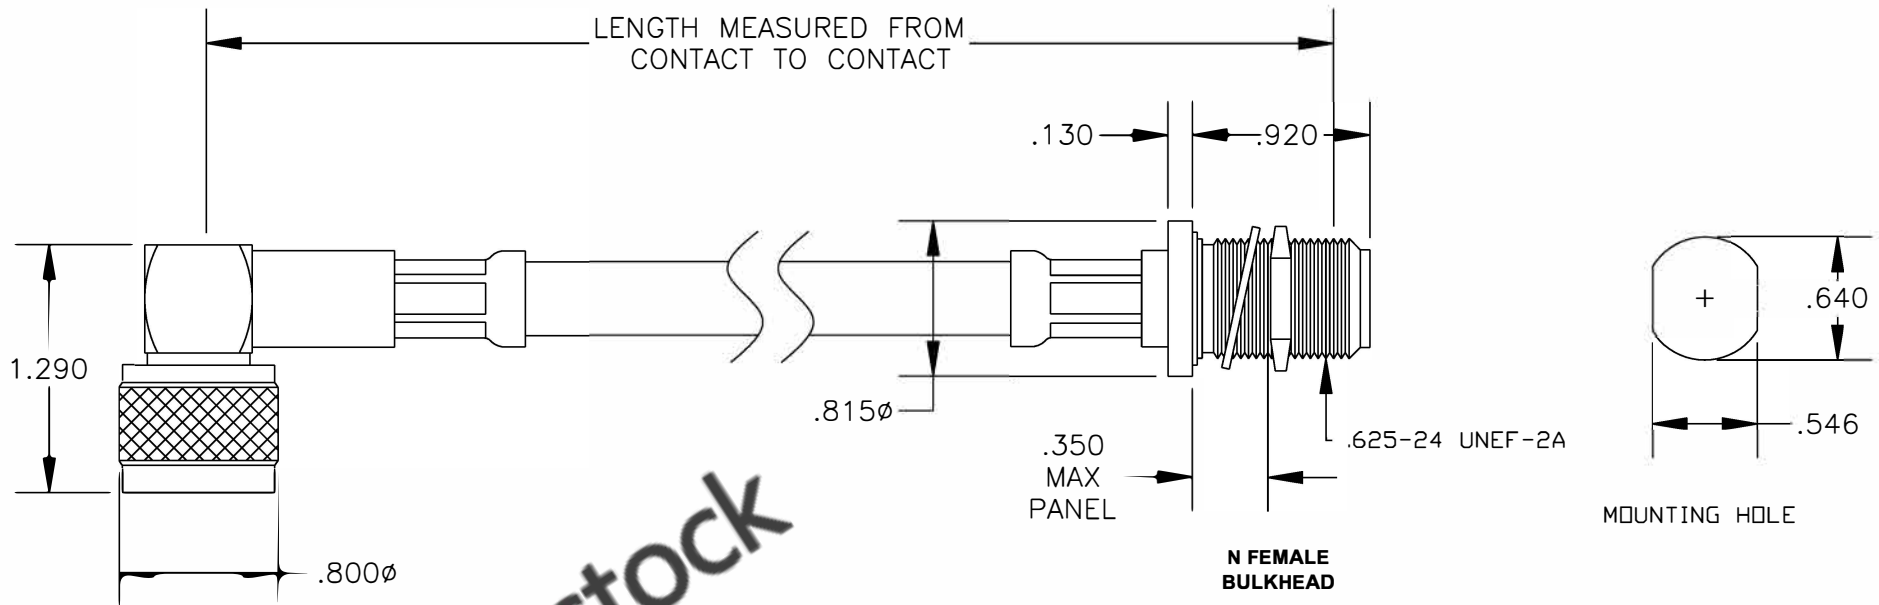

COMPONENTS	IMPEDANCE
N MALE RIGHT ANGLE	50 OHM
N FEMALE BULKHEAD	50 OHM
RG214/U	50 OHM

Standard Lengths	
-12	12"
-24	24"
-36	36"
-48	48"
-60	60"
-XXX	Custom Length in inches

8TH FLOOR, BUILDING 1, YONGFU SCIENCE AND TECHNOLOGY CENTER INDUSTRIAL PARK, NANZHA DISTRICT 5, HUMEN, 523900, DONGGUAN, GUANGDONG, CHINA
 WEBSITE: www.ebeestock.com
 EMAIL: sales@ebeestock.com
COAXIAL & FIBER OPTICS

ET26610		DES. CABLE ASSEMBLY, RG214/U, N MALE RIGHT ANGLE TO N FEMALE BULKHEAD	
REV. A	FSCM NO. 53919	CAD FILE 011808	SCALE N/A SIZE A 127

- NOTES:**
- UNLESS OTHERWISE SPECIFIED ALL DIMENSIONS ARE NOMINAL.
 - ALL SPECIFICATIONS ARE SUBJECT TO CHANGE WITHOUT NOTICE AT ANY TIME.
 - DIMENSIONS ARE IN INCHES.
 - LENGTH TOLERANCE IS $\pm 1.5\%$ OR $\pm 3/8"$, WHICHEVER IS GREATER.