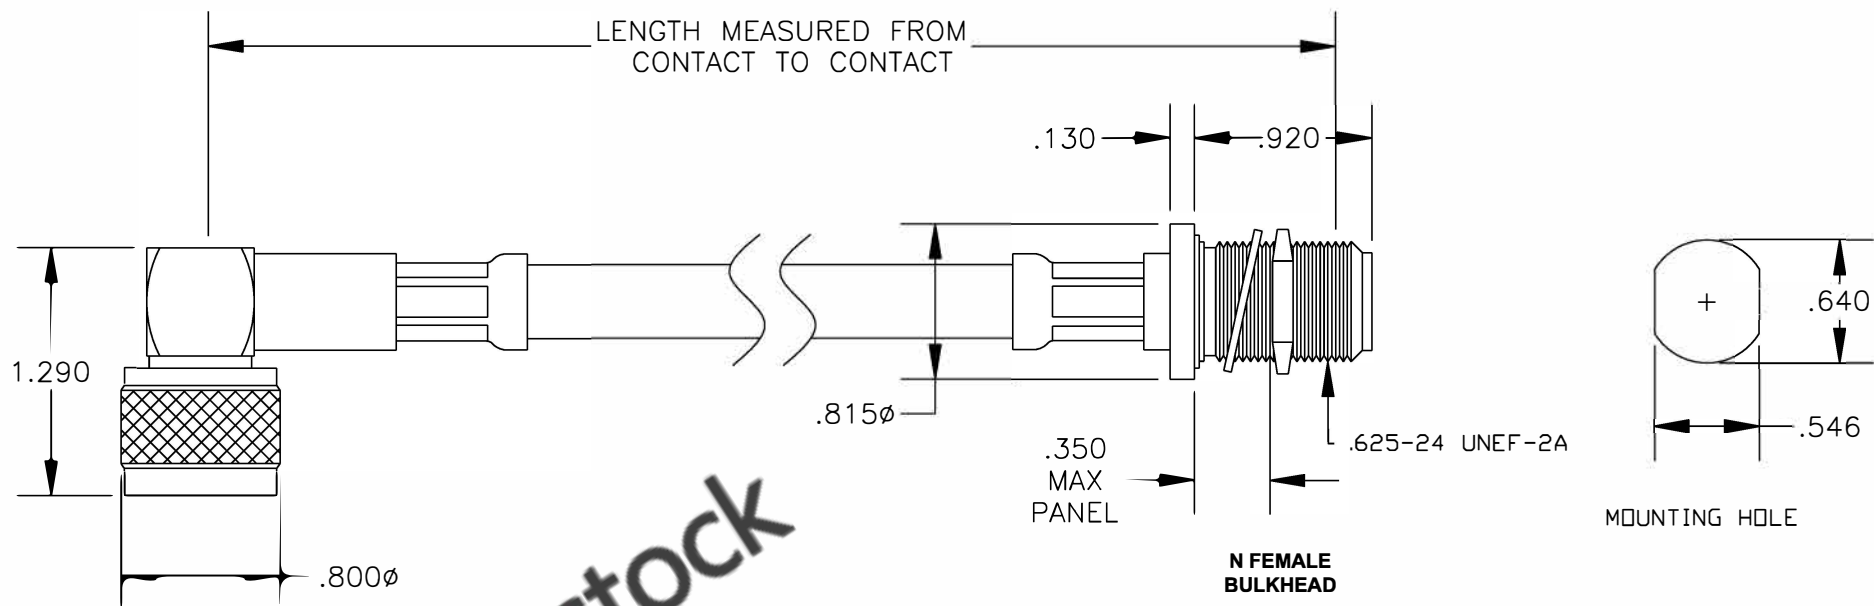

COMPONENTS	IMPEDANCE
N MALE RIGHT ANGLE	50 OHM
N FEMALE BULKHEAD	50 OHM
RG214/U	50 OHM

Standard Lengths	
-12	12"
-24	24"
-36	36"
-48	48"
-60	60"
-XXX	Custom Length in inches

ebeestock

RoHS  
Compliance  
Certified

<b>ET26611</b>		DES. CABLE ASSEMBLY, RG214/U, N MALE RIGHT ANGLE TO N FEMALE BULKHEAD (LEAD FREE)	
REV. A	FSCM NO. 53919	CAD FILE 012208	SCALE N/A SIZE A 147

- NOTES:
- UNLESS OTHERWISE SPECIFIED ALL DIMENSIONS ARE NOMINAL.
  - ALL SPECIFICATIONS ARE SUBJECT TO CHANGE WITHOUT NOTICE AT ANY TIME.
  - DIMENSIONS ARE IN INCHES.
  - LENGTH TOLERANCE IS  $\pm 1.5\%$  OR  $\pm 3/8"$ , WHICHEVER IS GREATER.