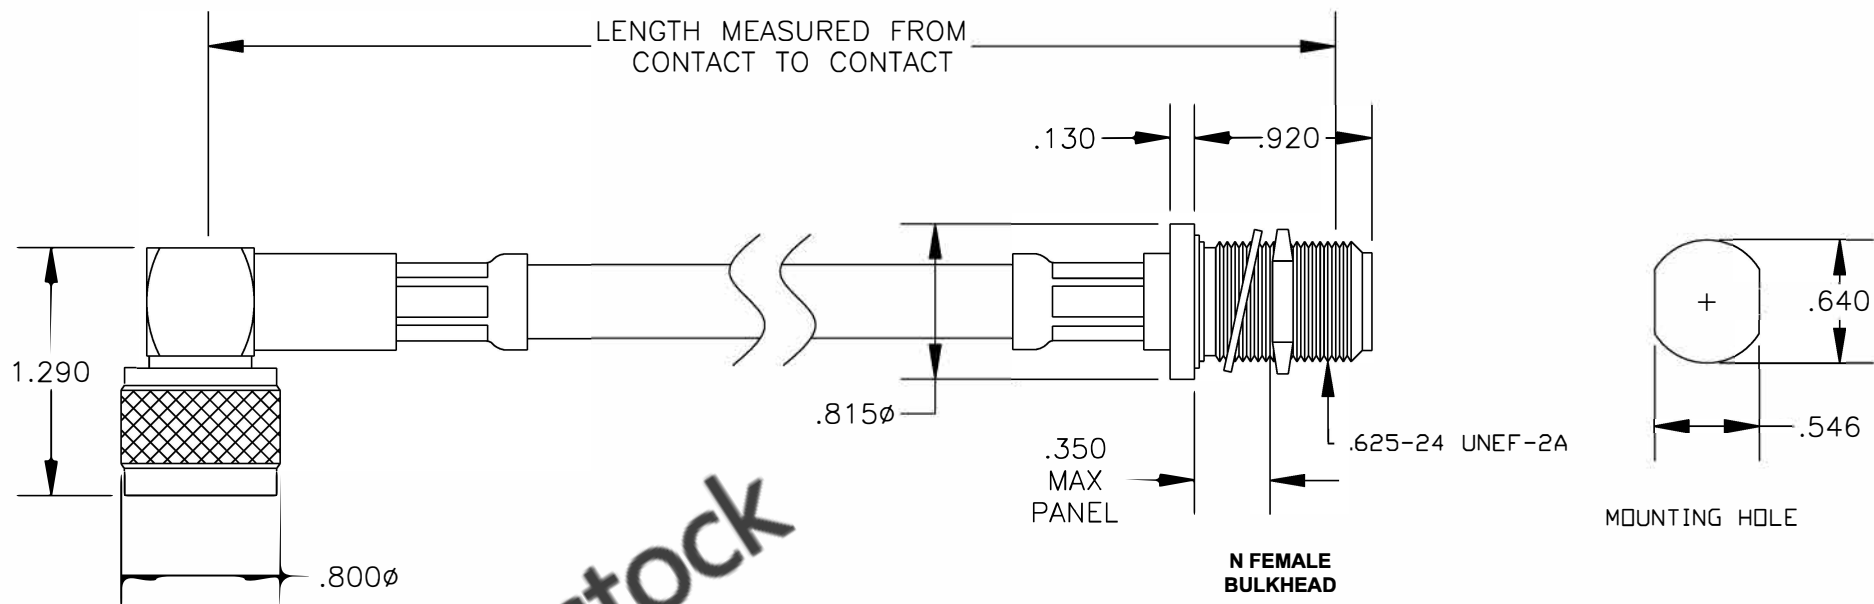

COMPONENTS	IMPEDANCE
N MALE RIGHT ANGLE	50 OHM
N FEMALE BULKHEAD	50 OHM
RG214/U	50 OHM

Standard Lengths	
-12	12"
-24	24"
-36	36"
-48	48"
-60	60"
-XXX	Custom Length in inches

ebeestock

RoHS
Compliance
Certified

ET26612

DES. CABLE ASSEMBLY, RG214/U, N MALE RIGHT
ANGLE TO N FEMALE BULKHEAD
(LEAD FREE)

REV. A	FSCM NO. 53919	CAD FILE 012208	SCALE N/A	SIZE A 147
--------	----------------	-----------------	-----------	------------

NOTES:

1. UNLESS OTHERWISE SPECIFIED ALL DIMENSIONS ARE NOMINAL.
2. ALL SPECIFICATIONS ARE SUBJECT TO CHANGE WITHOUT NOTICE AT ANY TIME.
3. DIMENSIONS ARE IN INCHES.
4. LENGTH TOLERANCE IS $\pm 1.5\%$ OR $\pm 3/8"$, WHICHEVER IS GREATER.