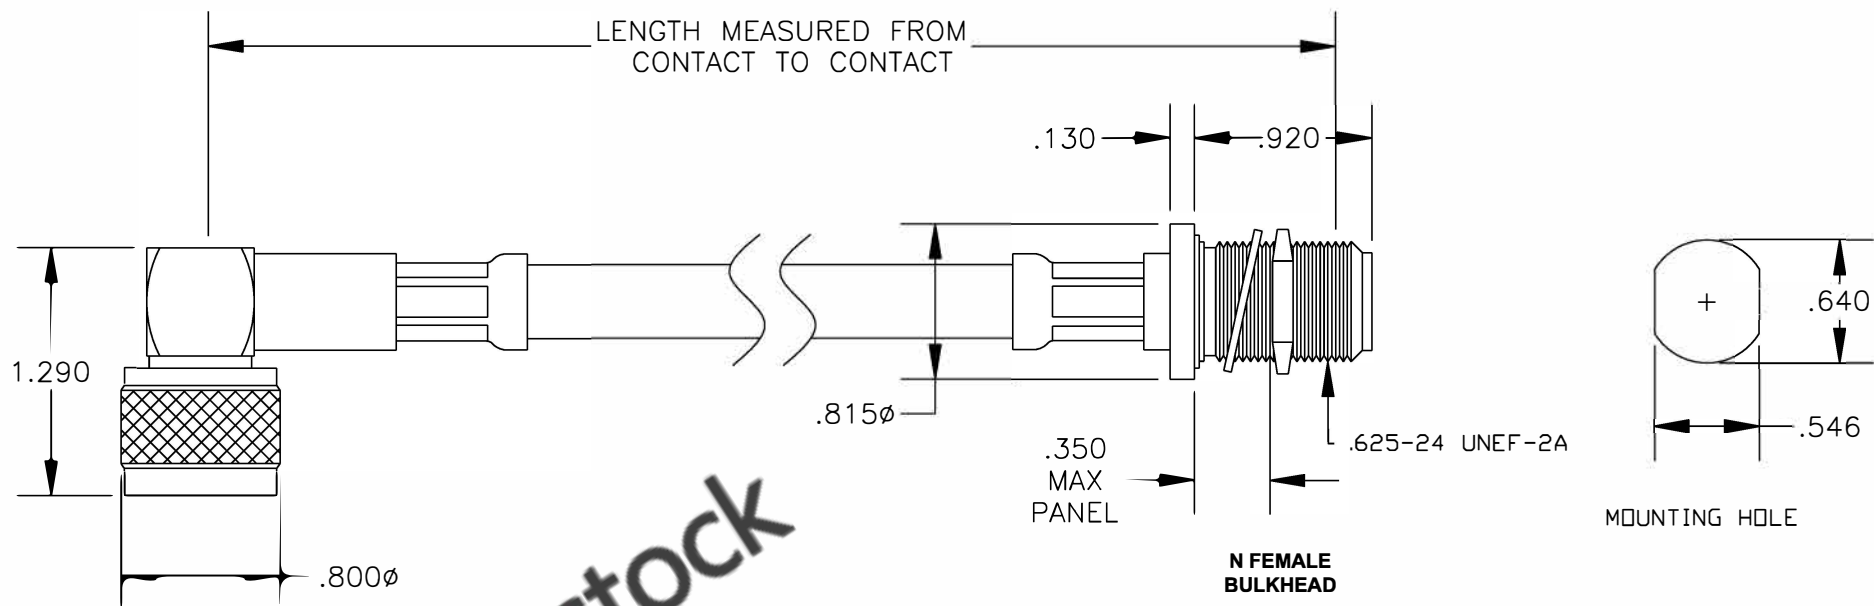

COMPONENTS	IMPEDANCE
N MALE RIGHT ANGLE	50 OHM
N FEMALE BULKHEAD	50 OHM
RG214/U	50 OHM

Standard Lengths	
-12	12"
-24	24"
-36	36"
-48	48"
-60	60"
-XXX	Custom Length in inches

RoHS
Compliance
Certified

8TH FLOOR, BUILDING 1, YONGFU SCIENCE AND TECHNOLOGY CENTER INDUSTRIAL PARK, NANZHA DISTRICT 5, HUMEN, 523900, DONGGUAN, GUANGDONG, CHINA
 WEBSITE: www.ebeestock.com
 EMAIL: sales@ebeestock.com
COAXIAL & FIBER OPTICS

ET26613		DES. CABLE ASSEMBLY, RG214/U, N MALE RIGHT ANGLE TO N FEMALE BULKHEAD (LEAD FREE)	
REV. A	FSCM NO. 53919	CAD FILE 012208	SCALE N/A SIZE A 147

- NOTES:
1. UNLESS OTHERWISE SPECIFIED ALL DIMENSIONS ARE NOMINAL.
 2. ALL SPECIFICATIONS ARE SUBJECT TO CHANGE WITHOUT NOTICE AT ANY TIME.
 3. DIMENSIONS ARE IN INCHES.
 4. LENGTH TOLERANCE IS $\pm 1.5\%$ OR $\pm 3/8"$, WHICHEVER IS GREATER.