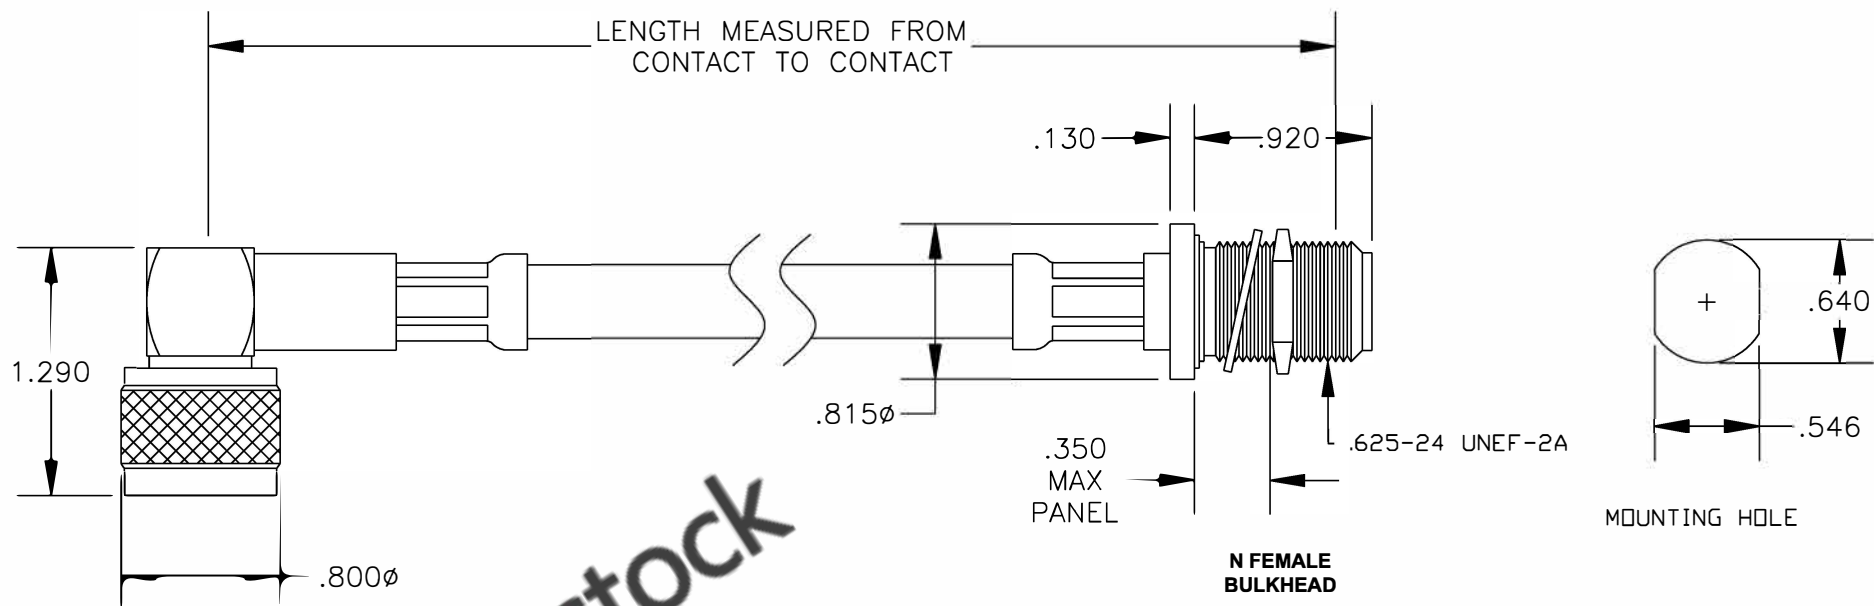

COMPONENTS	IMPEDANCE
N MALE RIGHT ANGLE	50 OHM
N FEMALE BULKHEAD	50 OHM
RG214/U	50 OHM

Standard Lengths	
-12	12"
-24	24"
-36	36"
-48	48"
-60	60"
-XXX	Custom Length in inches

RoHS
Compliance
Certified

8TH FLOOR, BUILDING 1, YONGFU SCIENCE AND TECHNOLOGY CENTER INDUSTRIAL PARK, NANZHA DISTRICT 5, HUMEN, 523900, DONGGUAN, GUANGDONG, CHINA
 WEBSITE: www.ebeestock.com
 EMAIL: sales@ebeestock.com
COAXIAL & FIBER OPTICS

ET26614		DES. CABLE ASSEMBLY, RG214/U, N MALE RIGHT ANGLE TO N FEMALE BULKHEAD (LEAD FREE)	
REV. A	FSCM NO. 53919	CAD FILE 012208	SCALE N/A SIZE A 147

- NOTES:
1. UNLESS OTHERWISE SPECIFIED ALL DIMENSIONS ARE NOMINAL.
 2. ALL SPECIFICATIONS ARE SUBJECT TO CHANGE WITHOUT NOTICE AT ANY TIME.
 3. DIMENSIONS ARE IN INCHES.
 4. LENGTH TOLERANCE IS $\pm 1.5\%$ OR $\pm 3/8"$, WHICHEVER IS GREATER.