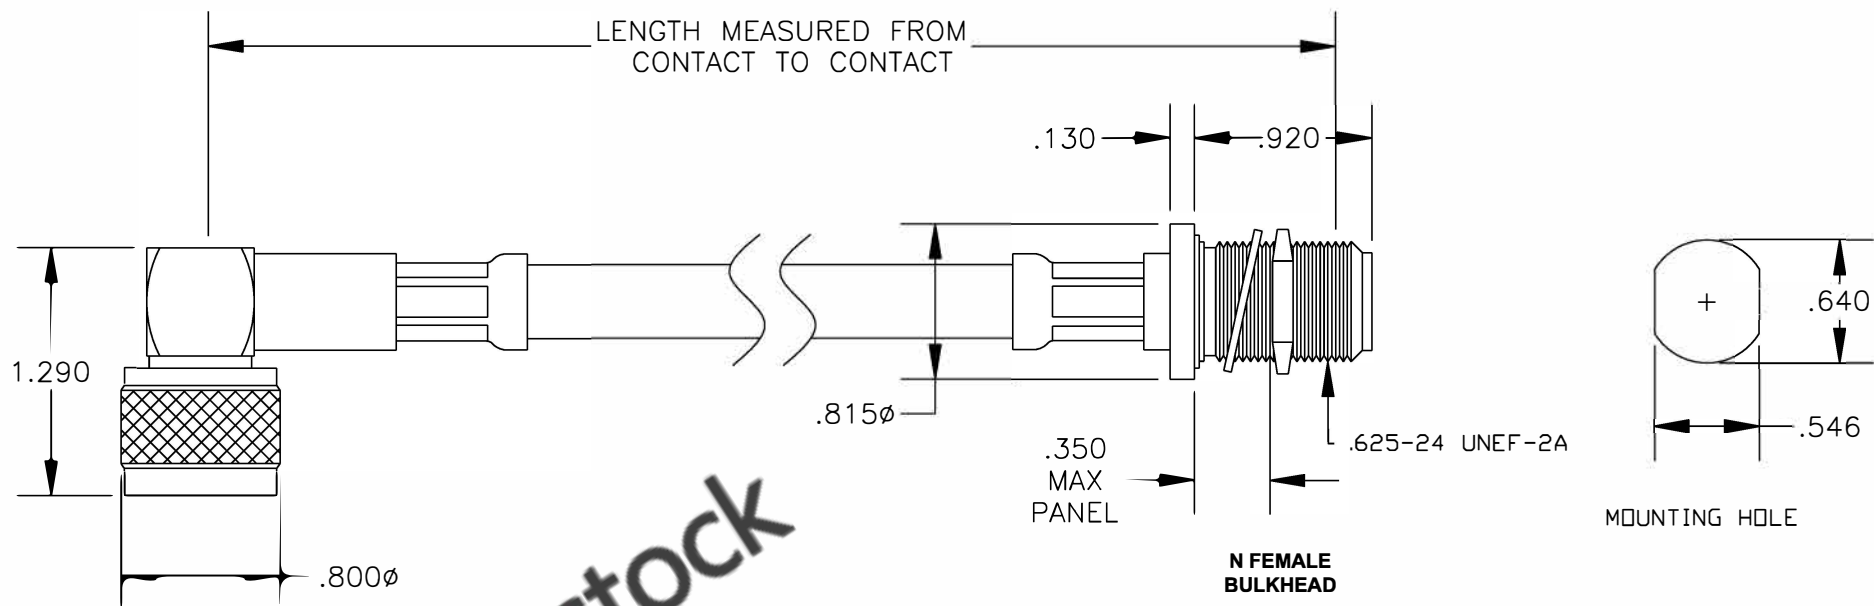

COMPONENTS	IMPEDANCE
N MALE RIGHT ANGLE	50 OHM
N FEMALE BULKHEAD	50 OHM
RG214/U	50 OHM

Standard Lengths	
-12	12"
-24	24"
-36	36"
-48	48"
-60	60"
-XXX	Custom Length in inches

RoHS
Compliance
Certified

8TH FLOOR, BUILDING 1, YONGFU SCIENCE AND TECHNOLOGY CENTER INDUSTRIAL PARK, NANZHA DISTRICT 5, HUMEN, 523900, DONGGUAN, GUANGDONG, CHINA
 WEBSITE: www.ebeestock.com
 EMAIL: sales@ebeestock.com
COAXIAL & FIBER OPTICS

ET26615		DES. CABLE ASSEMBLY, RG214/U, N MALE RIGHT ANGLE TO N FEMALE BULKHEAD (LEAD FREE)	
REV. A	FSCM NO. 53919	CAD FILE 012208	SCALE N/A SIZE A 147

- NOTES:
- UNLESS OTHERWISE SPECIFIED ALL DIMENSIONS ARE NOMINAL.
 - ALL SPECIFICATIONS ARE SUBJECT TO CHANGE WITHOUT NOTICE AT ANY TIME.
 - DIMENSIONS ARE IN INCHES.
 - LENGTH TOLERANCE IS $\pm 1.5\%$ OR $\pm 3/8"$, WHICHEVER IS GREATER.