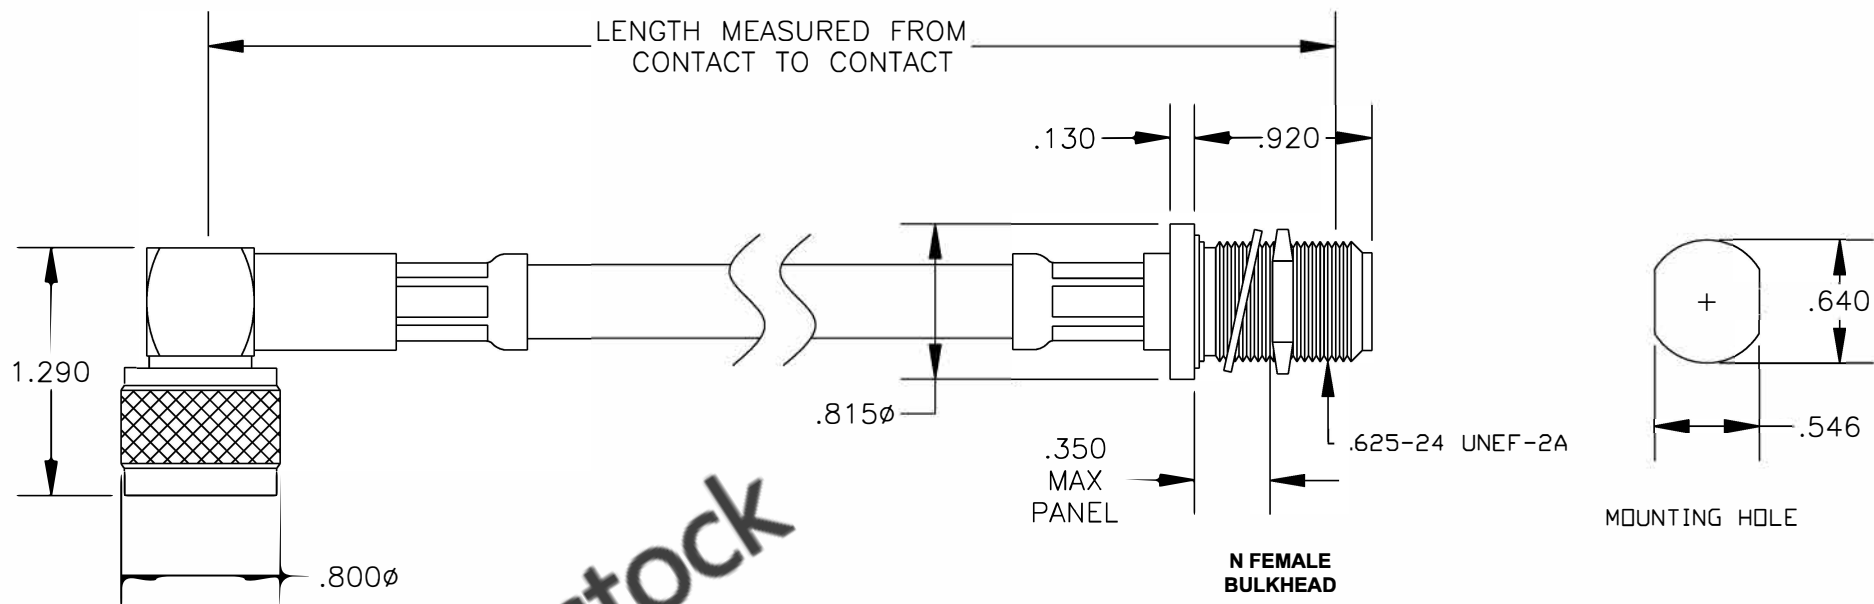

COMPONENTS	IMPEDANCE
N MALE RIGHT ANGLE	50 OHM
N FEMALE BULKHEAD	50 OHM
RG214/U	50 OHM

Standard Lengths	
-12	12"
-24	24"
-36	36"
-48	48"
-60	60"
-XXX	Custom Length in inches

N MALE  
RIGHT ANGLE

N FEMALE  
BULKHEAD

MOUNTING HOLE

ebeestock

RoHS  
Compliance  
Certified

8TH FLOOR, BUILDING 1, YONGFU SCIENCE AND TECHNOLOGY  
CENTER INDUSTRIAL PARK, NANZHA DISTRICT 5,  
HUMEN, 523900, DONGGUAN, GUANGDONG, CHINA

ebeestock

WEBSITE: [www.ebeestock.com](http://www.ebeestock.com)

EMAIL: [sales@ebeestock.com](mailto:sales@ebeestock.com)

COAXIAL & FIBER OPTICS

**ET26616**

DES. CABLE ASSEMBLY, RG214/U, N MALE RIGHT  
ANGLE TO N FEMALE BULKHEAD  
(LEAD FREE)

REV. A FSCM NO. 53919 CAD FILE 012208 SCALE N/A SIZE A 147

NOTES:

1. UNLESS OTHERWISE SPECIFIED ALL DIMENSIONS ARE NOMINAL.
2. ALL SPECIFICATIONS ARE SUBJECT TO CHANGE WITHOUT NOTICE AT ANY TIME.
3. DIMENSIONS ARE IN INCHES.
4. LENGTH TOLERANCE IS  $\pm 1.5\%$  OR  $\pm 3/8"$ , WHICHEVER IS GREATER.