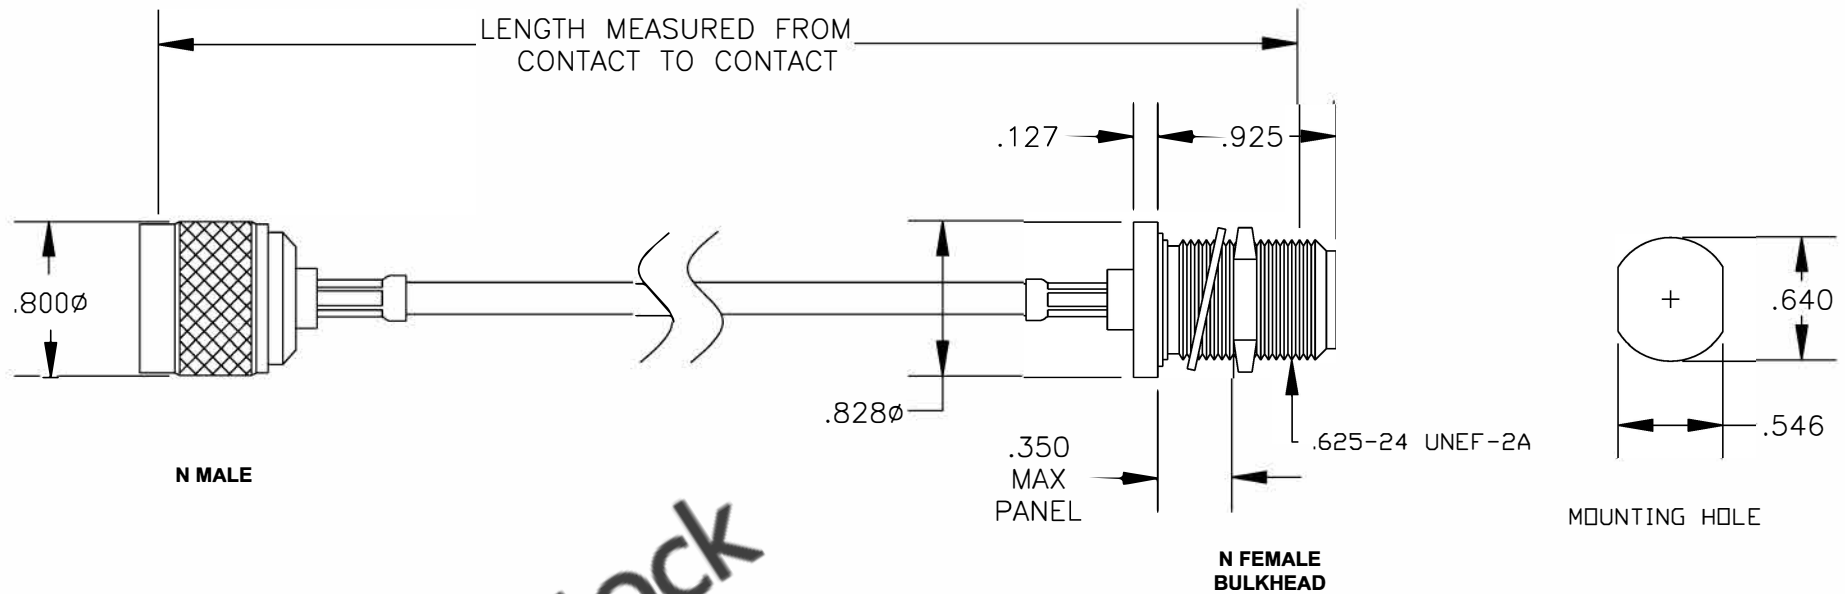

COMPONENTS	IMPEDANCE
N MALE	50 OHM
N FEMALE BULKHEAD	50 OHM
RG58C/U	50 OHM

Standard Lengths	
-12	12"
-24	24"
-36	36"
-48	48"
-60	60"
-XXX	Custom Length in inches

8TH FLOOR, BUILDING 1, YONGFU SCIENCE AND TECHNOLOGY CENTER INDUSTRIAL PARK, NANZHA DISTRICT 5, HUMEN, 523900, DONGGUAN, GUANGDONG, CHINA
 WEBSITE: www.ebeestock.com
 EMAIL: sales@ebeestock.com
COAXIAL & FIBER OPTICS

ET26617		DES. CABLE ASSEMBLY, RG58C/U, N MALE TO N FEMALE BULKHEAD	
REV. A	FSCM NO. 53919	CAD FILE 021308	SCALE N/A SIZE A 147

- NOTES:**
1. UNLESS OTHERWISE SPECIFIED ALL DIMENSIONS ARE NOMINAL.
 2. ALL SPECIFICATIONS ARE SUBJECT TO CHANGE WITHOUT NOTICE AT ANY TIME.
 3. DIMENSIONS ARE IN INCHES.
 4. LENGTH TOLERANCE IS $\pm 1.5\%$ OR $\pm 3/8"$, WHICHEVER IS GREATER.