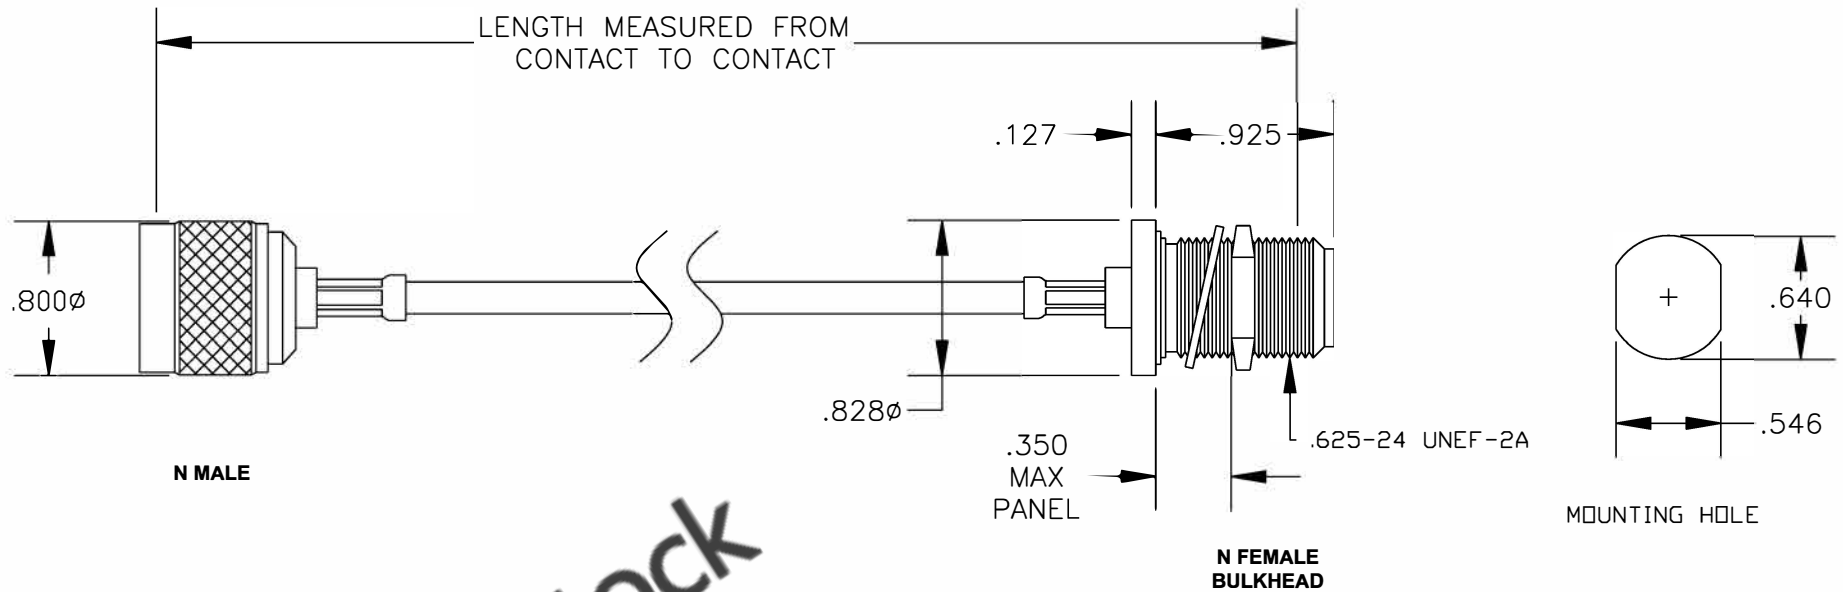

COMPONENTS	IMPEDANCE
N MALE	50 OHM
N FEMALE BULKHEAD	50 OHM
RG58C/U	50 OHM

Standard Lengths	
-12	12"
-24	24"
-36	36"
-48	48"
-60	60"
-XXX	Custom Length in inches

8TH FLOOR, BUILDING 1, YONGFU SCIENCE AND TECHNOLOGY CENTER INDUSTRIAL PARK, NANZHA DISTRICT 5, HUMEN, 523900, DONGGUAN, GUANGDONG, CHINA
 WEBSITE: www.ebeestock.com
 EMAIL: sales@ebeestock.com
COAXIAL & FIBER OPTICS

ET26618		DES. CABLE ASSEMBLY, RG58C/U, N MALE TO N FEMALE BULKHEAD	
REV. A	FSCM NO. 53919	CAD FILE 021308	SCALE N/A SIZE A 147

- NOTES:**
1. UNLESS OTHERWISE SPECIFIED ALL DIMENSIONS ARE NOMINAL.
 2. ALL SPECIFICATIONS ARE SUBJECT TO CHANGE WITHOUT NOTICE AT ANY TIME.
 3. DIMENSIONS ARE IN INCHES.
 4. LENGTH TOLERANCE IS $\pm 1.5\%$ OR $\pm 3/8"$, WHICHEVER IS GREATER.