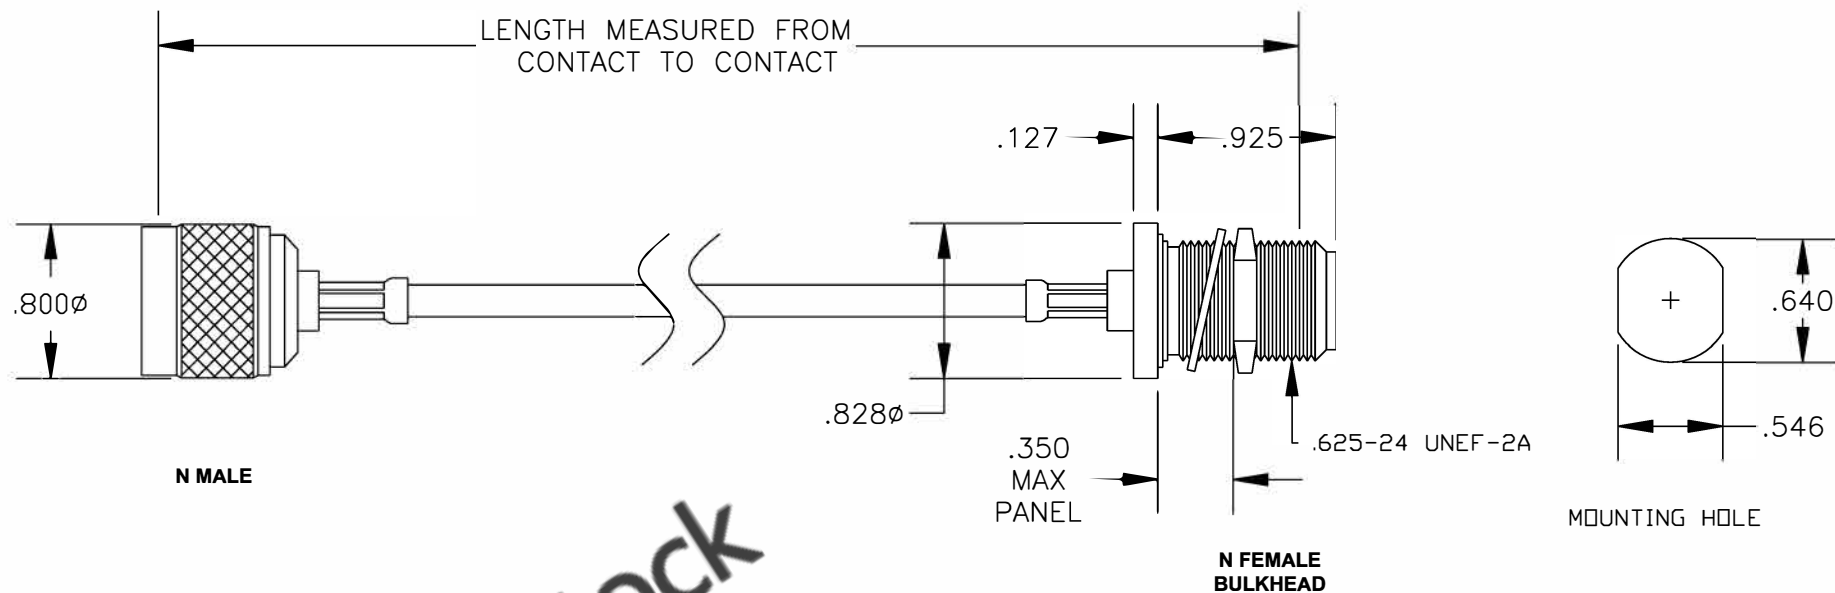

COMPONENTS	IMPEDANCE
N MALE	50 OHM
N FEMALE BULKHEAD	50 OHM
RG58C/U	50 OHM

Standard Lengths	
-12	12"
-24	24"
-36	36"
-48	48"
-60	60"
-XXX	Custom Length in inches

**8TH FLOOR, BUILDING 1, YONGFU SCIENCE AND TECHNOLOGY CENTER INDUSTRIAL PARK, NANZHA DISTRICT 5, HUMEN, 523900, DONGGUAN, GUANGDONG, CHINA**  
 WEBSITE: [www.ebeestock.com](http://www.ebeestock.com)  
 EMAIL: [sales@ebeestock.com](mailto:sales@ebeestock.com)  
**COAXIAL & FIBER OPTICS**

<b>ET26619</b>		DES. CABLE ASSEMBLY, RG58C/U, N MALE TO N FEMALE BULKHEAD	
REV. A	FSCM NO. 53919	CAD FILE 021308	SCALE N/A SIZE A 147

- NOTES:**
1. UNLESS OTHERWISE SPECIFIED ALL DIMENSIONS ARE NOMINAL.
  2. ALL SPECIFICATIONS ARE SUBJECT TO CHANGE WITHOUT NOTICE AT ANY TIME.
  3. DIMENSIONS ARE IN INCHES.
  4. LENGTH TOLERANCE IS  $\pm 1.5\%$  OR  $\pm 3/8"$ , WHICHEVER IS GREATER.