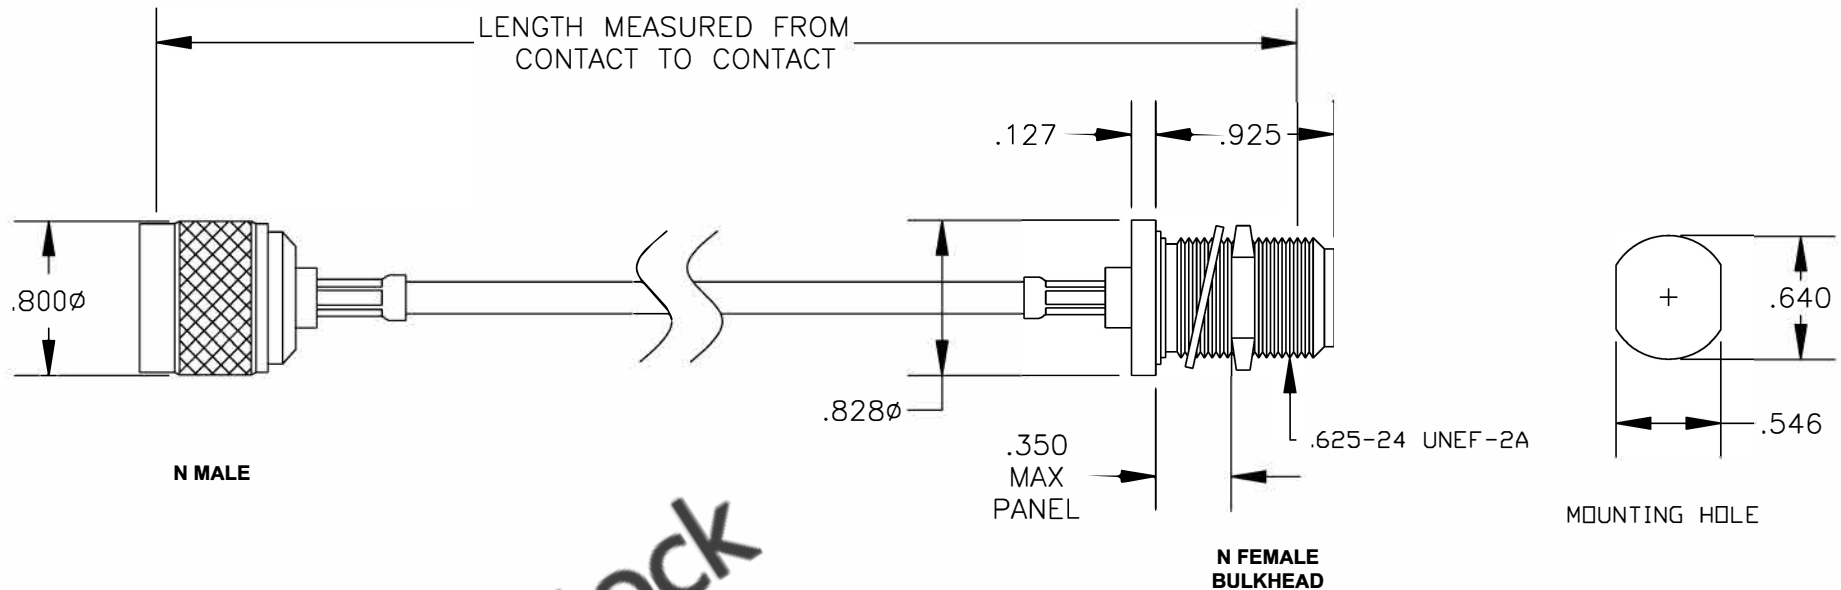

COMPONENTS	IMPEDANCE
N MALE	50 OHM
N FEMALE BULKHEAD	50 OHM
RG58C/U	50 OHM

Standard Lengths	
-12	12"
-24	24"
-36	36"
-48	48"
-60	60"
-XXX	Custom Length in inches

8TH FLOOR, BUILDING 1, YONGFU SCIENCE AND TECHNOLOGY CENTER INDUSTRIAL PARK, NANZHA DISTRICT 5, HUMEN, 523900, DONGGUAN, GUANGDONG, CHINA
 WEBSITE: www.ebeestock.com
 EMAIL: sales@ebeestock.com
COAXIAL & FIBER OPTICS

ET26620		DES. CABLE ASSEMBLY, RG58C/U, N MALE TO N FEMALE BULKHEAD	
----------------	--	---	--

REV. A	FSCM NO. 53919	CAD FILE 021308	SCALE N/A	SIZE A 147
--------	----------------	-----------------	-----------	------------

- NOTES:**
1. UNLESS OTHERWISE SPECIFIED ALL DIMENSIONS ARE NOMINAL.
 2. ALL SPECIFICATIONS ARE SUBJECT TO CHANGE WITHOUT NOTICE AT ANY TIME.
 3. DIMENSIONS ARE IN INCHES.
 4. LENGTH TOLERANCE IS $\pm 1.5\%$ OR $\pm 3/8"$, WHICHEVER IS GREATER.