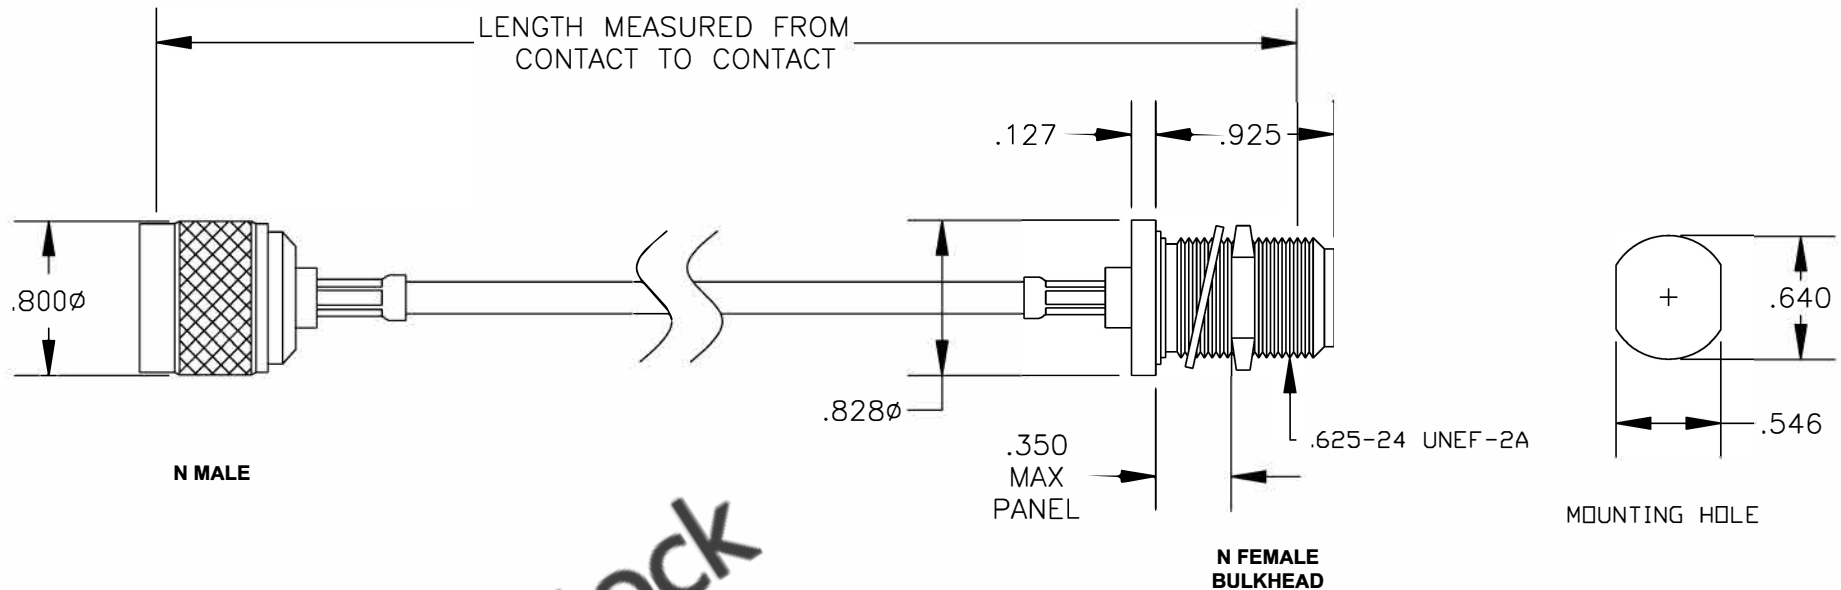

COMPONENTS	IMPEDANCE
N MALE	50 OHM
N FEMALE BULKHEAD	50 OHM
RG58C/U	50 OHM

Standard Lengths	
-12	12"
-24	24"
-36	36"
-48	48"
-60	60"
-XXX	Custom Length in inches

8TH FLOOR, BUILDING 1, YONGFU SCIENCE AND TECHNOLOGY CENTER INDUSTRIAL PARK, NANZHA DISTRICT 5, HUMEN, 523900, DONGGUAN, GUANGDONG, CHINA
 WEBSITE: www.ebeestock.com
 EMAIL: sales@ebeestock.com
COAXIAL & FIBER OPTICS

ET26621		DES. CABLE ASSEMBLY, RG58C/U, N MALE TO N FEMALE BULKHEAD	
----------------	--	---	--

REV. A	FSCM NO. 53919	CAD FILE 021308	SCALE N/A	SIZE A 147
--------	----------------	-----------------	-----------	------------

- NOTES:**
1. UNLESS OTHERWISE SPECIFIED ALL DIMENSIONS ARE NOMINAL.
 2. ALL SPECIFICATIONS ARE SUBJECT TO CHANGE WITHOUT NOTICE AT ANY TIME.
 3. DIMENSIONS ARE IN INCHES.
 4. LENGTH TOLERANCE IS $\pm 1.5\%$ OR $\pm 3/8"$, WHICHEVER IS GREATER.