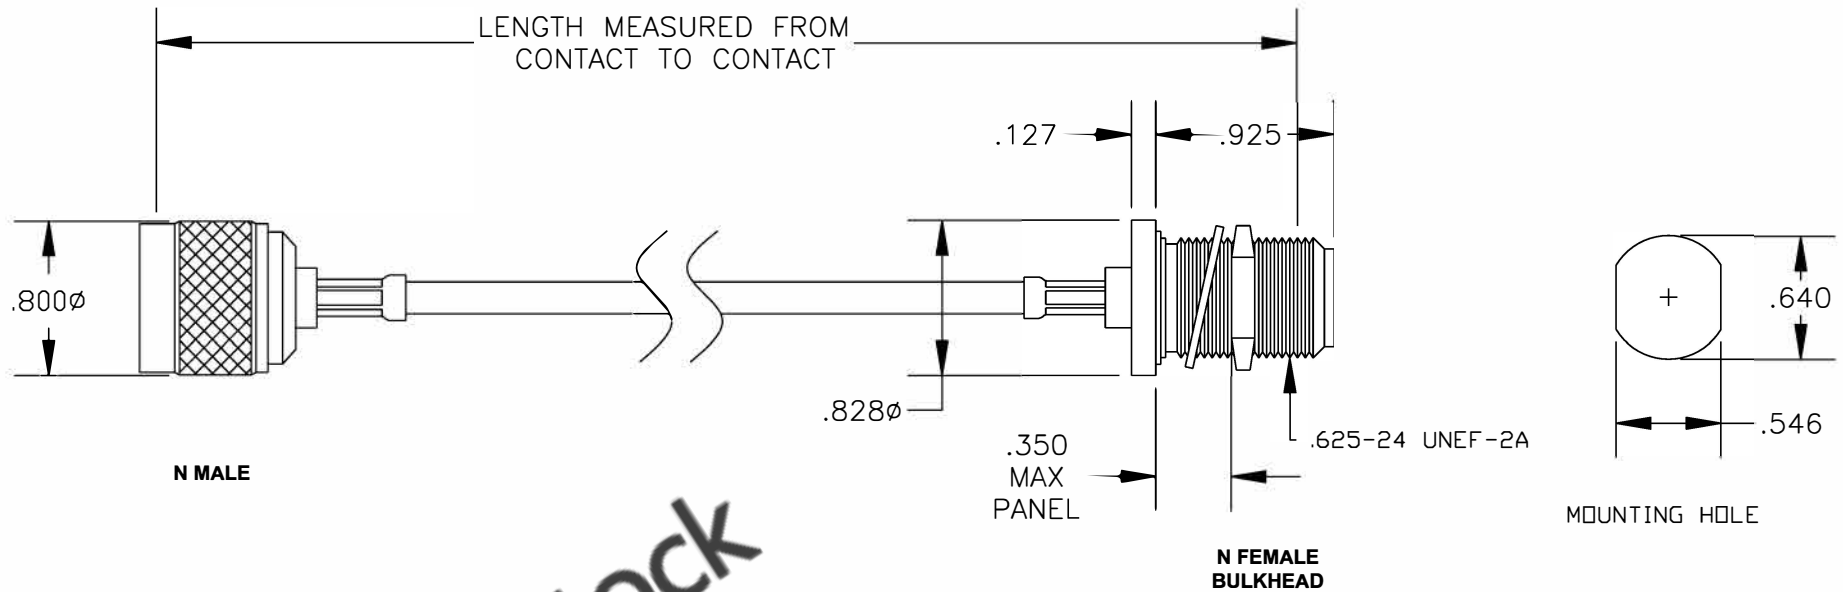

COMPONENTS	IMPEDANCE
N MALE	50 OHM
N FEMALE BULKHEAD	50 OHM
RG58C/U	50 OHM

Standard Lengths	
-12	12"
-24	24"
-36	36"
-48	48"
-60	60"
-XXX	Custom Length in inches

8TH FLOOR, BUILDING 1, YONGFU SCIENCE AND TECHNOLOGY CENTER INDUSTRIAL PARK, NANZHA DISTRICT 5, HUMEN, 523900, DONGGUAN, GUANGDONG, CHINA
 WEBSITE: www.ebeestock.com
 EMAIL: sales@ebeestock.com
COAXIAL & FIBER OPTICS

ET26622		DES. CABLE ASSEMBLY, RG58C/U, N MALE TO N FEMALE BULKHEAD	
REV. A	FSCM NO. 53919	CAD FILE 021308	SCALE N/A SIZE A 147

- NOTES:**
1. UNLESS OTHERWISE SPECIFIED ALL DIMENSIONS ARE NOMINAL.
 2. ALL SPECIFICATIONS ARE SUBJECT TO CHANGE WITHOUT NOTICE AT ANY TIME.
 3. DIMENSIONS ARE IN INCHES.
 4. LENGTH TOLERANCE IS $\pm 1.5\%$ OR $\pm 3/8"$, WHICHEVER IS GREATER.