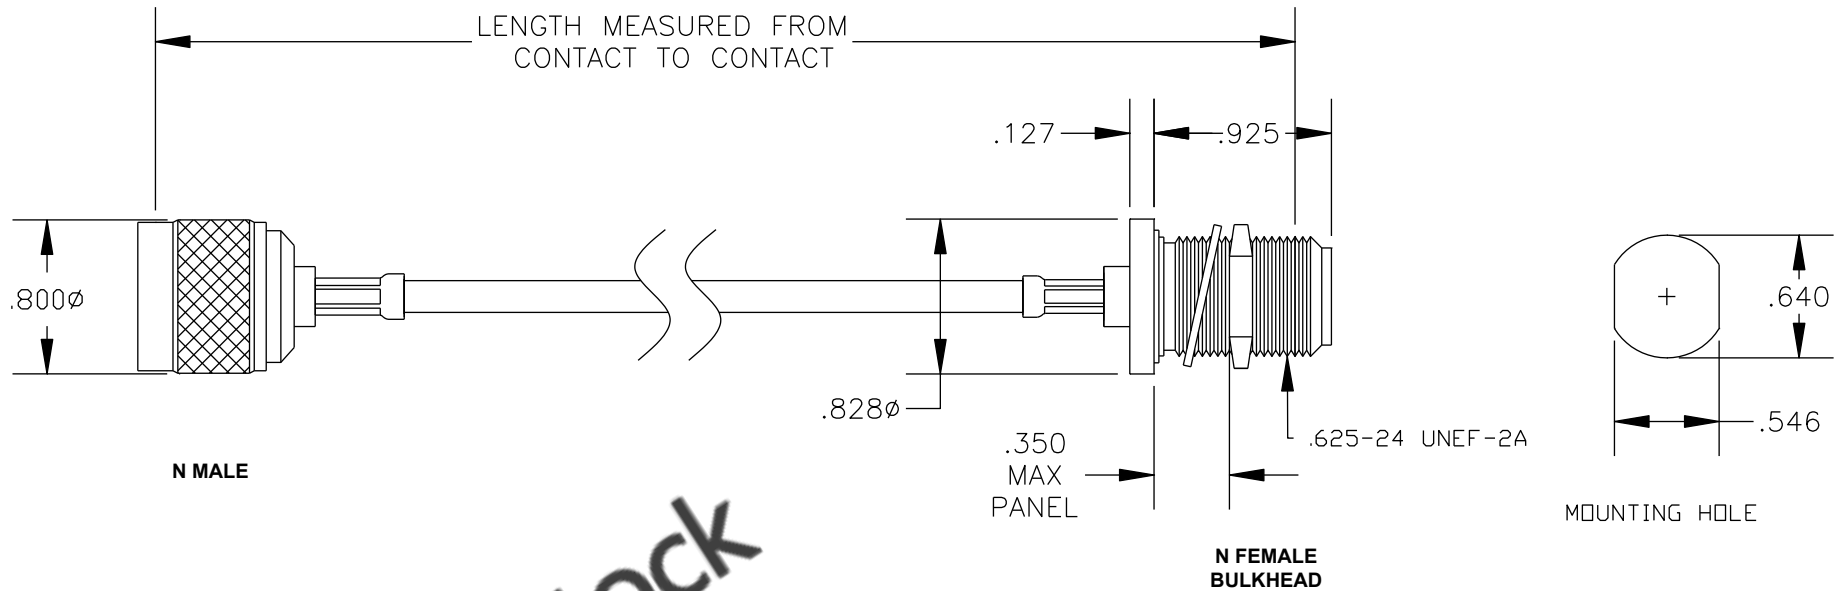

COMPONENTS	IMPEDANCE
N MALE	50 OHM
N FEMALE BULKHEAD	50 OHM
RG58C/U	50 OHM

Standard Lengths	
-12	12"
-24	24"
-36	36"
-48	48"
-60	60"
-XXX	Custom Length in inches

RoHS  
Compliance  
Certified

**8TH FLOOR, BUILDING 1, YONGFU SCIENCE AND TECHNOLOGY CENTER INDUSTRIAL PARK, NANZHA DISTRICT 5, HUMEN, 523900, DONGGUAN, GUANGDONG, CHINA**  
 WEBSITE: [www.ebeestock.com](http://www.ebeestock.com)  
 EMAIL: [sales@ebeestock.com](mailto:sales@ebeestock.com)

<b>ET26632</b>		DES. CABLE ASSEMBLY, RG58C/U, N MALE TO N FEMALE BULKHEAD (LEAD FREE)		
REV. A	<b>FSCM NO. 53919</b>	CAD FILE 021308	SCALE N/A	SIZE A 147

- NOTES:**
1. UNLESS OTHERWISE SPECIFIED ALL DIMENSIONS ARE NOMINAL.
  2. ALL SPECIFICATIONS ARE SUBJECT TO CHANGE WITHOUT NOTICE AT ANY TIME.
  3. DIMENSIONS ARE IN INCHES.
  4. LENGTH TOLERANCE IS  $\pm 1.5\%$  OR  $\pm 3/8"$ , WHICHEVER IS GREATER.