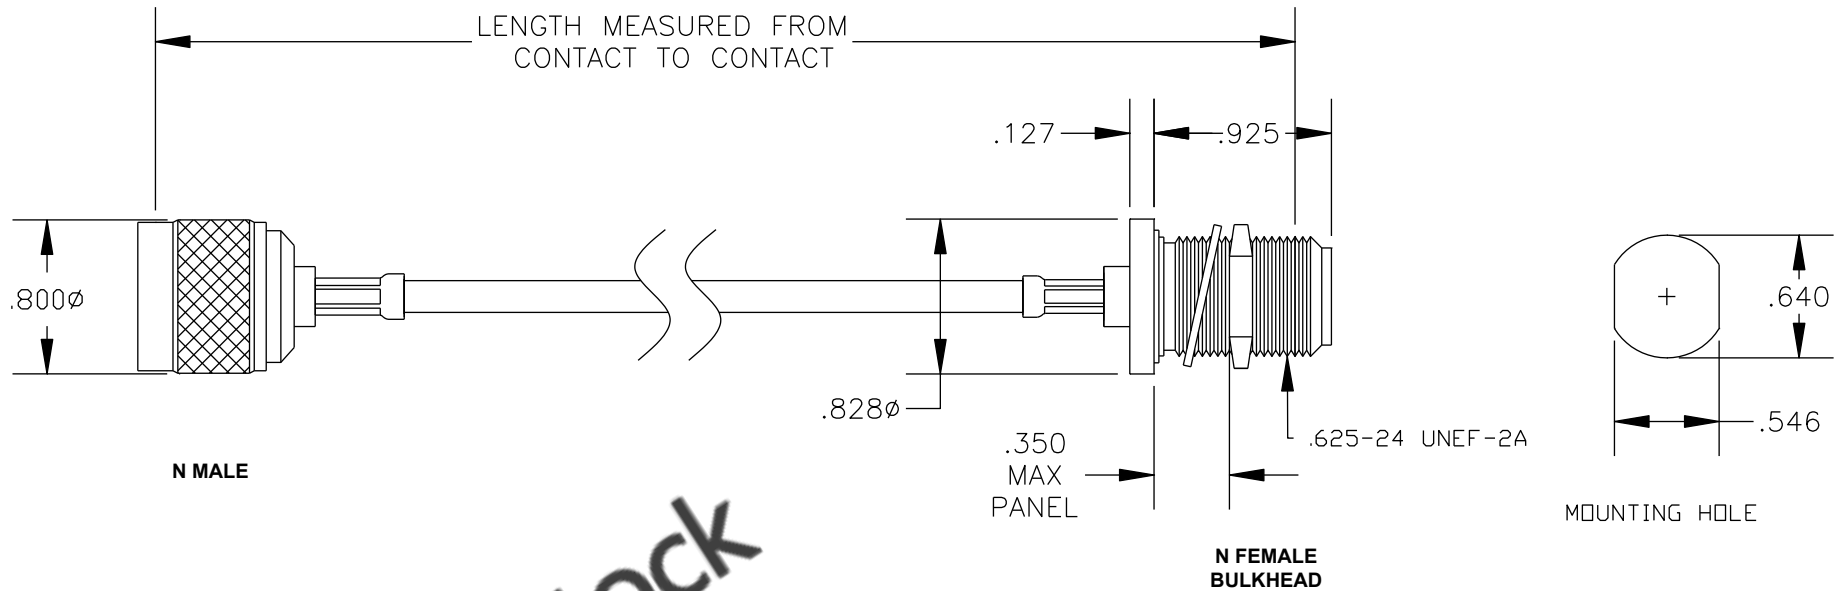

COMPONENTS	IMPEDANCE
N MALE	50 OHM
N FEMALE BULKHEAD	50 OHM
RG58C/U	50 OHM

Standard Lengths	
-12	12"
-24	24"
-36	36"
-48	48"
-60	60"
-XXX	Custom Length in inches

RoHS
Compliance
Certified

8TH FLOOR, BUILDING 1, YONGFU SCIENCE AND TECHNOLOGY CENTER INDUSTRIAL PARK, NANZHA DISTRICT 5, HUMEN, 523900, DONGGUAN, GUANGDONG, CHINA
 WEBSITE: www.ebeestock.com
 EMAIL: sales@ebeestock.com

ET26633		DES. CABLE ASSEMBLY, RG58C/U, N MALE TO N FEMALE BULKHEAD (LEAD FREE)		
REV. A	FSCM NO. 53919	CAD FILE 021308	SCALE N/A	SIZE A 147

- NOTES:**
1. UNLESS OTHERWISE SPECIFIED ALL DIMENSIONS ARE NOMINAL.
 2. ALL SPECIFICATIONS ARE SUBJECT TO CHANGE WITHOUT NOTICE AT ANY TIME.
 3. DIMENSIONS ARE IN INCHES.
 4. LENGTH TOLERANCE IS $\pm 1.5\%$ OR $\pm 3/8"$, WHICHEVER IS GREATER.