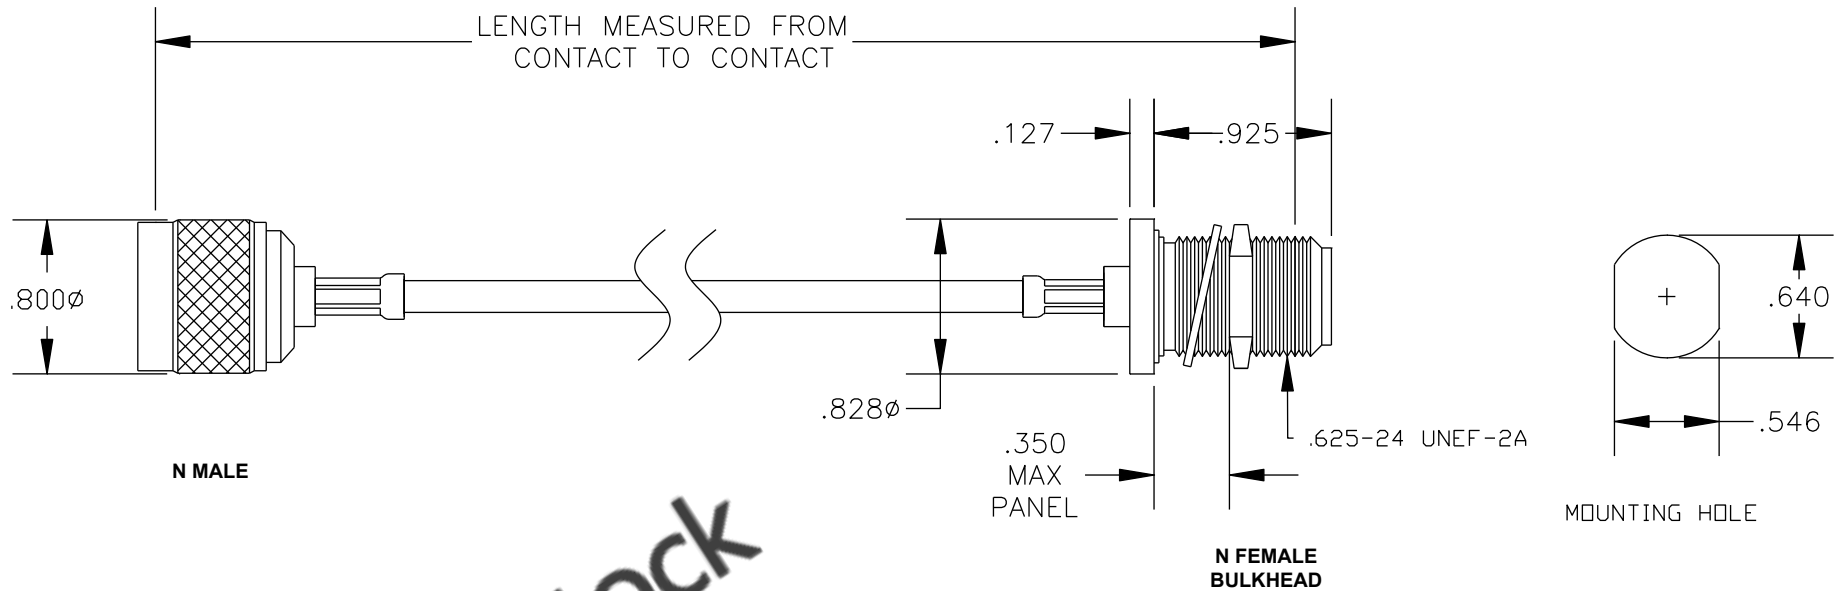

COMPONENTS	IMPEDANCE
N MALE	50 OHM
N FEMALE BULKHEAD	50 OHM
RG58C/U	50 OHM

Standard Lengths	
-12	12"
-24	24"
-36	36"
-48	48"
-60	60"
-XXX	Custom Length in inches

RoHS
Compliance
Certified

8TH FLOOR, BUILDING 1, YONGFU SCIENCE AND TECHNOLOGY CENTER INDUSTRIAL PARK, NANZHA DISTRICT 5, HUMEN, 523900, DONGGUAN, GUANGDONG, CHINA
 WEBSITE: www.ebeestock.com
 EMAIL: sales@ebeestock.com

ET26634		DES. CABLE ASSEMBLY, RG58C/U, N MALE TO N FEMALE BULKHEAD (LEAD FREE)		
REV. A	FSCM NO. 53919	CAD FILE 021308	SCALE N/A	SIZE A 147

- NOTES:**
1. UNLESS OTHERWISE SPECIFIED ALL DIMENSIONS ARE NOMINAL.
 2. ALL SPECIFICATIONS ARE SUBJECT TO CHANGE WITHOUT NOTICE AT ANY TIME.
 3. DIMENSIONS ARE IN INCHES.
 4. LENGTH TOLERANCE IS $\pm 1.5\%$ OR $\pm 3/8"$, WHICHEVER IS GREATER.