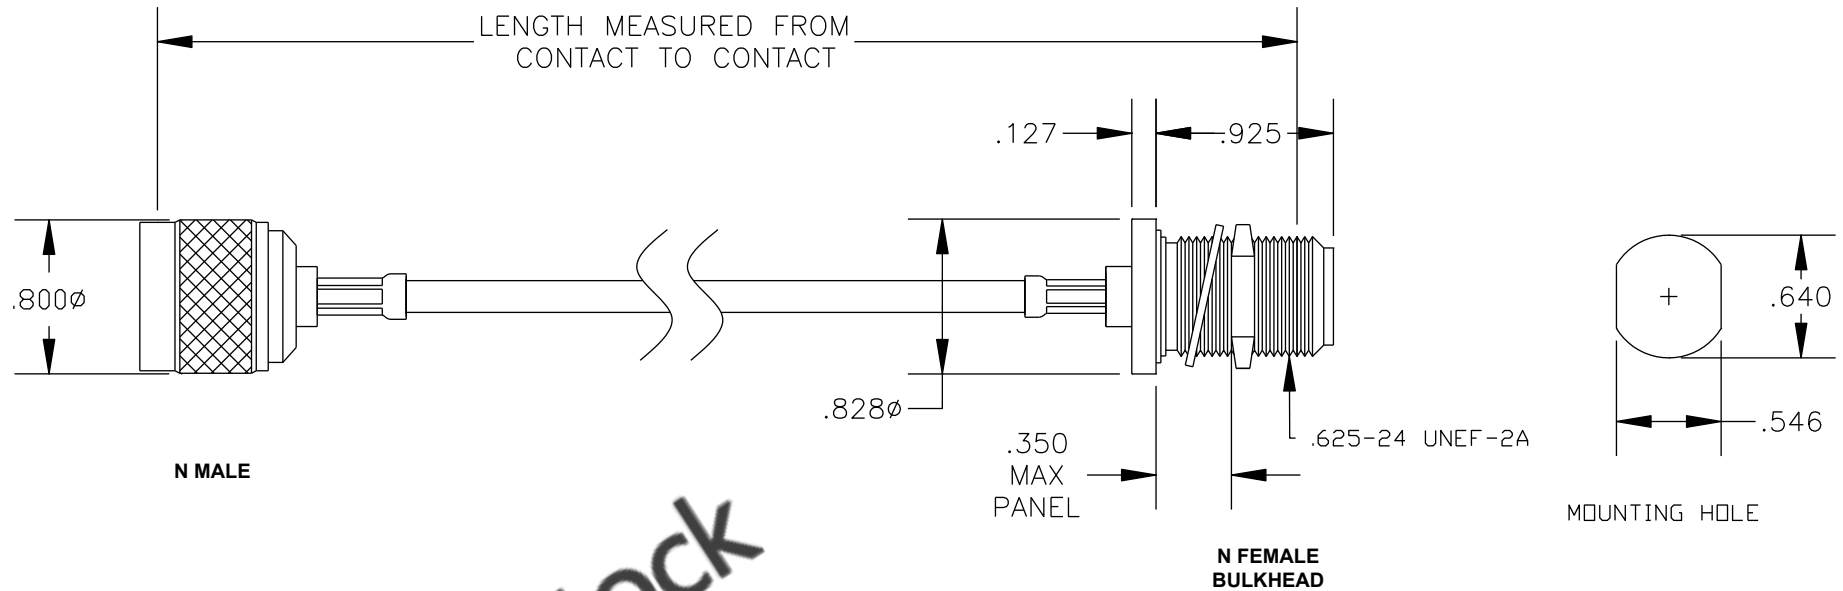

COMPONENTS	IMPEDANCE
N MALE	50 OHM
N FEMALE BULKHEAD	50 OHM
RG58C/U	50 OHM

Standard Lengths	
-12	12"
-24	24"
-36	36"
-48	48"
-60	60"
-XXX	Custom Length in inches

RoHS  
Compliance  
Certified

**8TH FLOOR, BUILDING 1, YONGFU SCIENCE AND TECHNOLOGY CENTER INDUSTRIAL PARK, NANZHA DISTRICT 5, HUMEN, 523900, DONGGUAN, GUANGDONG, CHINA**  
 WEBSITE: [www.ebeestock.com](http://www.ebeestock.com)  
 EMAIL: [sales@ebeestock.com](mailto:sales@ebeestock.com)

<b>ET26635</b>		DES. CABLE ASSEMBLY, RG58C/U, N MALE TO N FEMALE BULKHEAD (LEAD FREE)		
REV. A	<b>FSCM NO. 53919</b>	CAD FILE 021308	SCALE N/A	SIZE A 147

- NOTES:**
1. UNLESS OTHERWISE SPECIFIED ALL DIMENSIONS ARE NOMINAL.
  2. ALL SPECIFICATIONS ARE SUBJECT TO CHANGE WITHOUT NOTICE AT ANY TIME.
  3. DIMENSIONS ARE IN INCHES.
  4. LENGTH TOLERANCE IS  $\pm 1.5\%$  OR  $\pm 3/8"$ , WHICHEVER IS GREATER.