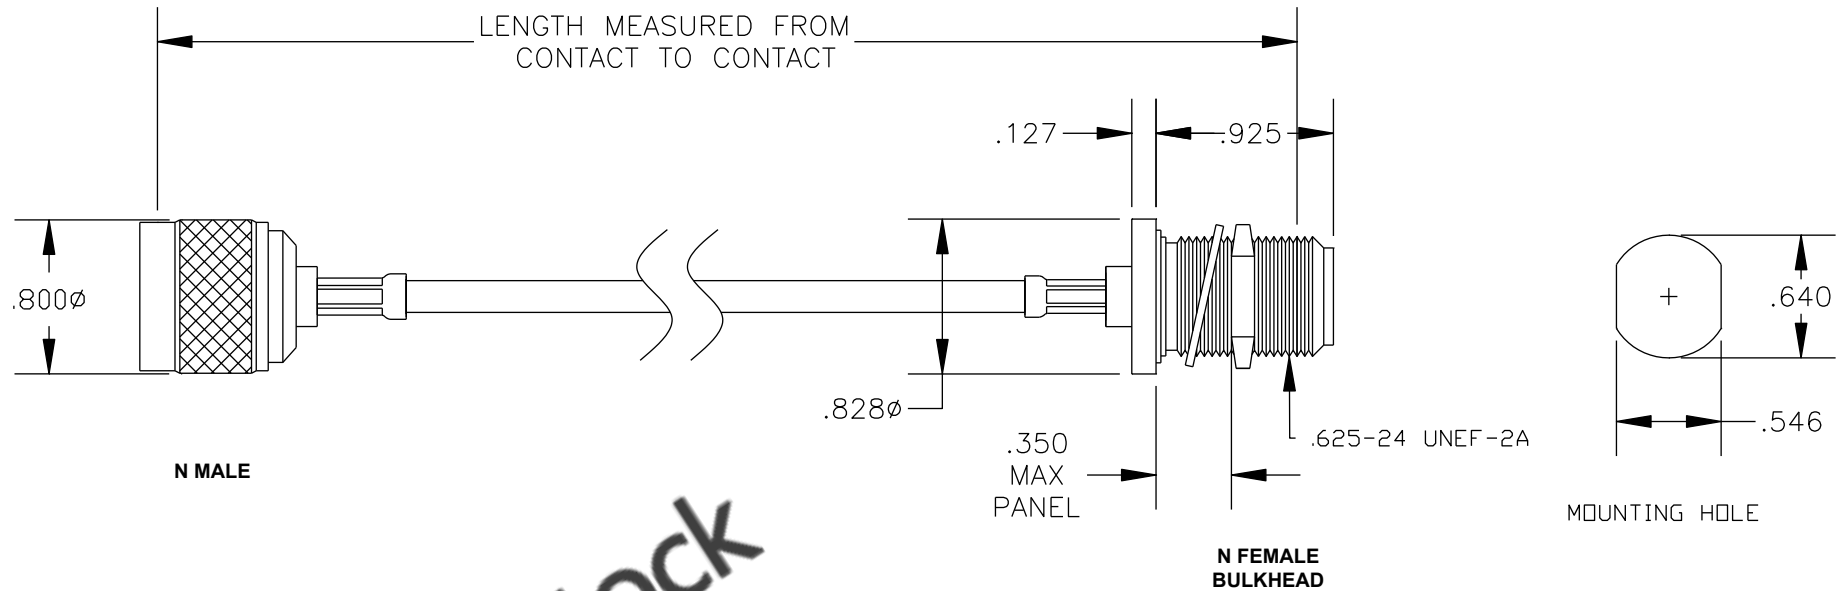

COMPONENTS	IMPEDANCE
N MALE	50 OHM
N FEMALE BULKHEAD	50 OHM
RG58C/U	50 OHM

Standard Lengths	
-12	12"
-24	24"
-36	36"
-48	48"
-60	60"
-XXX	Custom Length in inches

RoHS
Compliance
Certified

8TH FLOOR, BUILDING 1, YONGFU SCIENCE AND TECHNOLOGY CENTER INDUSTRIAL PARK, NANZHA DISTRICT 5, HUMEN, 523900, DONGGUAN, GUANGDONG, CHINA
 WEBSITE: www.ebeestock.com
 EMAIL: sales@ebeestock.com

ET26636		DES. CABLE ASSEMBLY, RG58C/U, N MALE TO N FEMALE BULKHEAD (LEAD FREE)		
REV. A	FSCM NO. 53919	CAD FILE 021308	SCALE N/A	SIZE A 147

- NOTES:**
1. UNLESS OTHERWISE SPECIFIED ALL DIMENSIONS ARE NOMINAL.
 2. ALL SPECIFICATIONS ARE SUBJECT TO CHANGE WITHOUT NOTICE AT ANY TIME.
 3. DIMENSIONS ARE IN INCHES.
 4. LENGTH TOLERANCE IS $\pm 1.5\%$ OR $\pm 3/8"$, WHICHEVER IS GREATER.