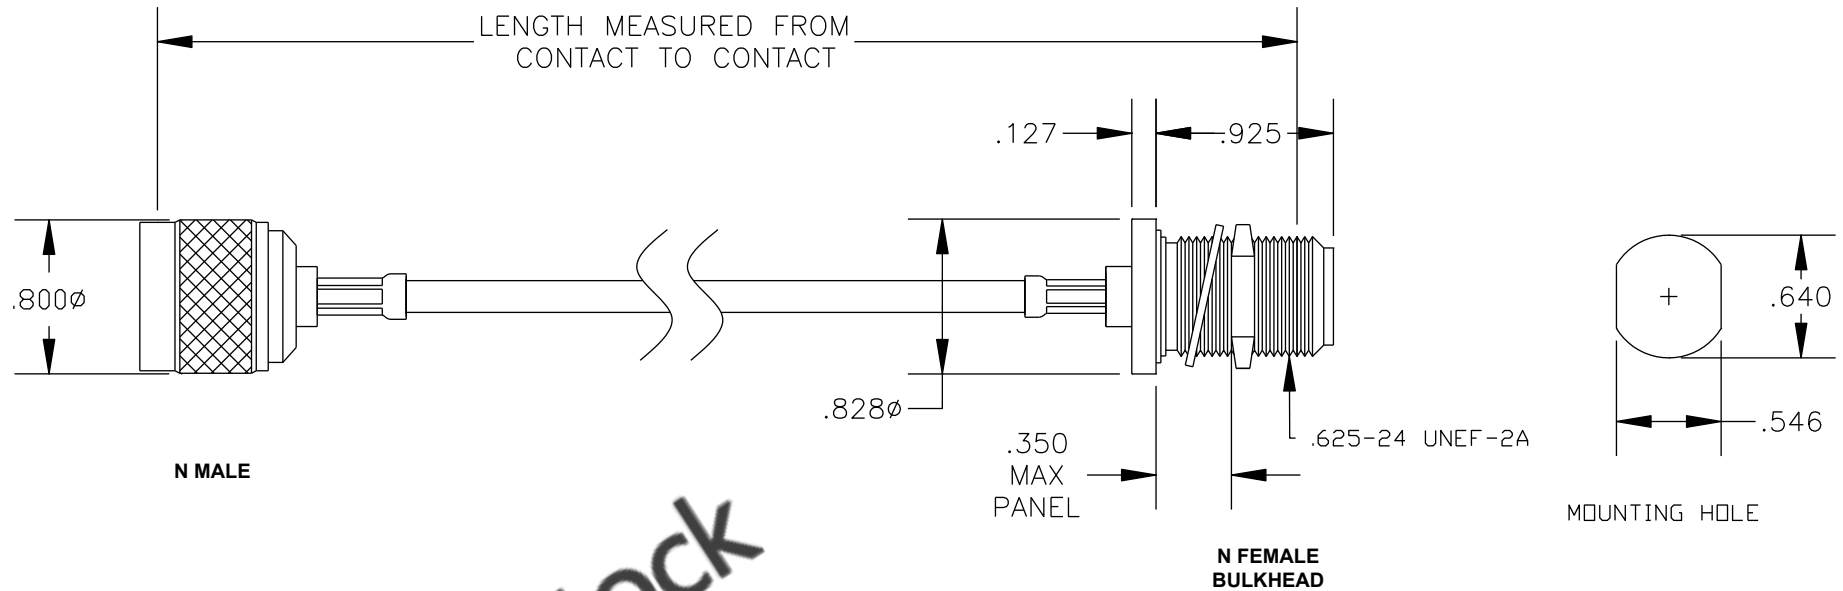

COMPONENTS	IMPEDANCE
N MALE	50 OHM
N FEMALE BULKHEAD	50 OHM
RG58C/U	50 OHM

Standard Lengths	
-12	12"
-24	24"
-36	36"
-48	48"
-60	60"
-XXX	Custom Length in inches

RoHS  
Compliance  
Certified

**8TH FLOOR, BUILDING 1, YONGFU SCIENCE AND TECHNOLOGY CENTER INDUSTRIAL PARK, NANZHA DISTRICT 5, HUMEN, 523900, DONGGUAN, GUANGDONG, CHINA**  
 WEBSITE: [www.ebeestock.com](http://www.ebeestock.com)  
 EMAIL: [sales@ebeestock.com](mailto:sales@ebeestock.com)

<b>ET26637</b>		DES. CABLE ASSEMBLY, RG58C/U, N MALE TO N FEMALE BULKHEAD (LEAD FREE)		
REV. A	<b>FSCM NO. 53919</b>	CAD FILE 021308	SCALE N/A	SIZE A 147

- NOTES:**
1. UNLESS OTHERWISE SPECIFIED ALL DIMENSIONS ARE NOMINAL.
  2. ALL SPECIFICATIONS ARE SUBJECT TO CHANGE WITHOUT NOTICE AT ANY TIME.
  3. DIMENSIONS ARE IN INCHES.
  4. LENGTH TOLERANCE IS  $\pm 1.5\%$  OR  $\pm 3/8"$ , WHICHEVER IS GREATER.