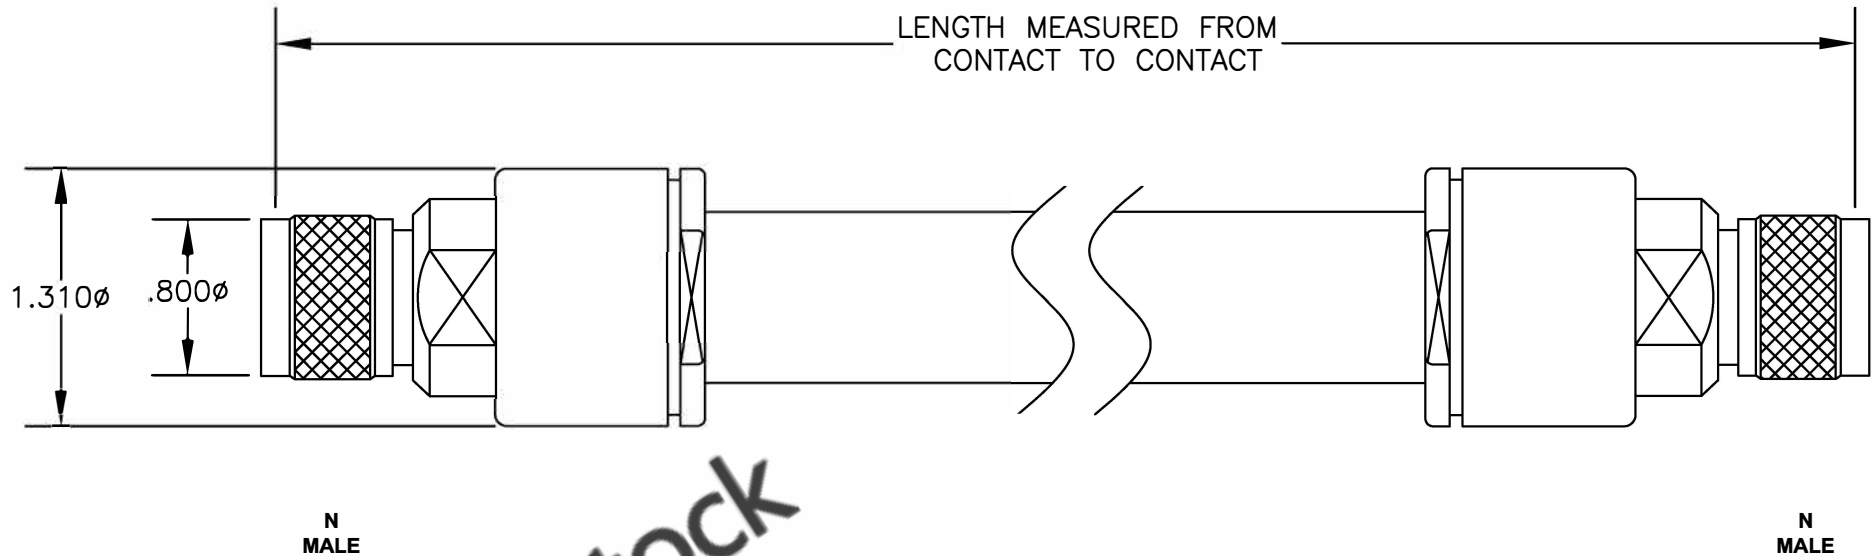

COMPONENTS	IMPEDANCE
N MALE	50 OHM
N MALE	50 OHM
RG218/U	50 OHM

Standard Lengths	
-12	12"
-24	24"
-36	36"
-48	48"
-60	60"
-XXX	Custom Length in inches

 8TH FLOOR, BUILDING 1, YONGFU SCIENCE AND TECHNOLOGY CENTER INDUSTRIAL PARK, NANZHA DISTRICT 5, HUMEN, 523900, DONGGUAN, GUANGDONG, CHINA					
ebeestock WEBSITE: www.ebeestock.com EMAIL: sales@ebeestock.com COAXIAL & FIBER OPTICS					
<h1>ET26640</h1>					
DES. CABLE ASSEMBLY, RG218/U, N MALE TO N MALE (LEAD FREE)					
REV. A	FSCM NO. 53919	CAD FILE 012208	SCALE N/A	SIZE A	147
NOTES: 1. UNLESS OTHERWISE SPECIFIED ALL DIMENSIONS ARE NOMINAL. 2. ALL SPECIFICATIONS ARE SUBJECT TO CHANGE WITHOUT NOTICE AT ANY TIME. 3. DIMENSIONS ARE IN INCHES. 4. LENGTH TOLERANCE IS ± 1.5% OR 10mm, WHICHEVER IS GREATER.					