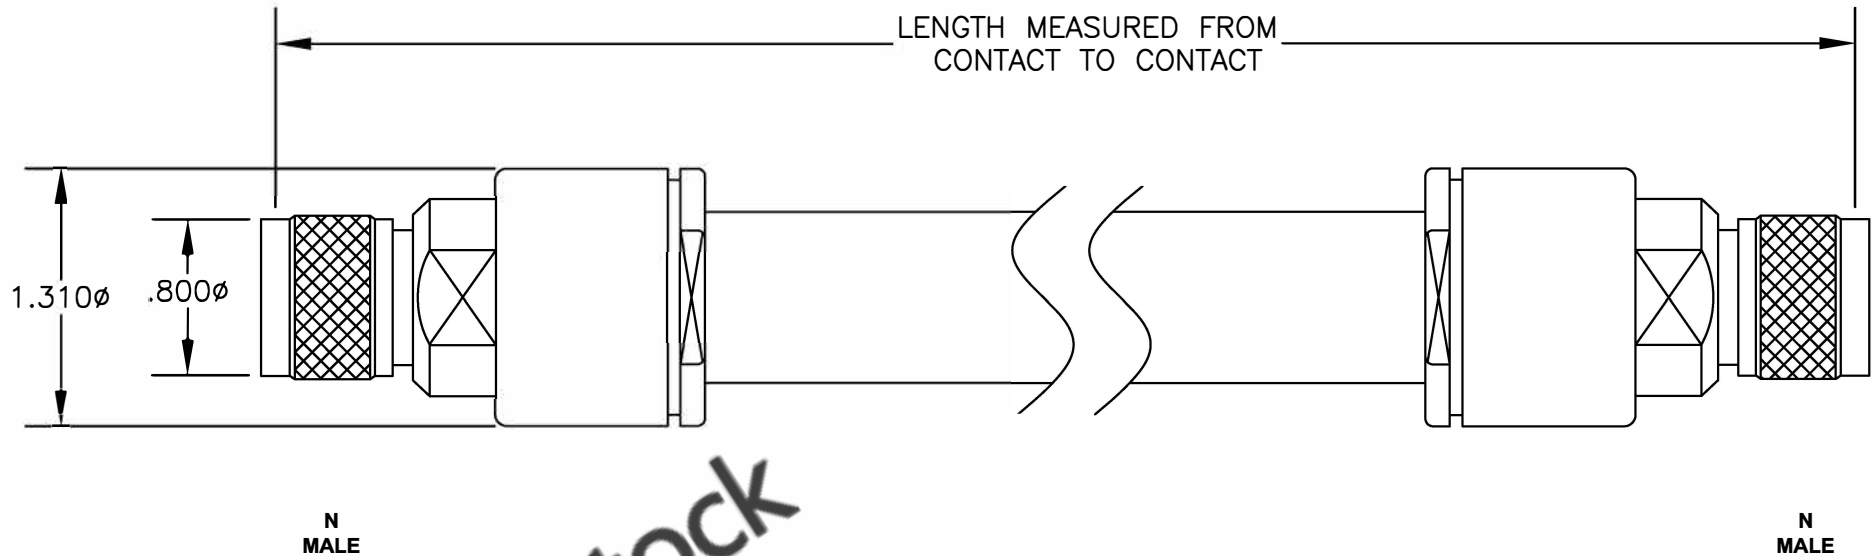

COMPONENTS	IMPEDANCE
N MALE	50 OHM
N MALE	50 OHM
RG218/U	50 OHM

Standard Lengths	
-12	12"
-24	24"
-36	36"
-48	48"
-60	60"
-XXX	Custom Length in inches

	8TH FLOOR, BUILDING 1, YONGFU SCIENCE AND TECHNOLOGY CENTER INDUSTRIAL PARK, NANZHA DISTRICT 5, HUMEN, 523900, DONGGUAN, GUANGDONG, CHINA WEBSITE: <a href="http://www.ebeestock.com">www.ebeestock.com</a> EMAIL: <a href="mailto:sales@ebeestock.com">sales@ebeestock.com</a> COAXIAL & FIBER OPTICS				
ET26641	DES. CABLE ASSEMBLY, RG218/U, N MALE TO N MALE (LEAD FREE)				
REV. A	FSCM NO. 53919	CAD FILE 012208	SCALE N/A	SIZE A	147
<b>NOTES:</b> 1. UNLESS OTHERWISE SPECIFIED ALL DIMENSIONS ARE NOMINAL. 2. ALL SPECIFICATIONS ARE SUBJECT TO CHANGE WITHOUT NOTICE AT ANY TIME. 3. DIMENSIONS ARE IN INCHES. 4. LENGTH TOLERANCE IS $\pm 1.5\%$ OR 10mm, WHICHEVER IS GREATER.					