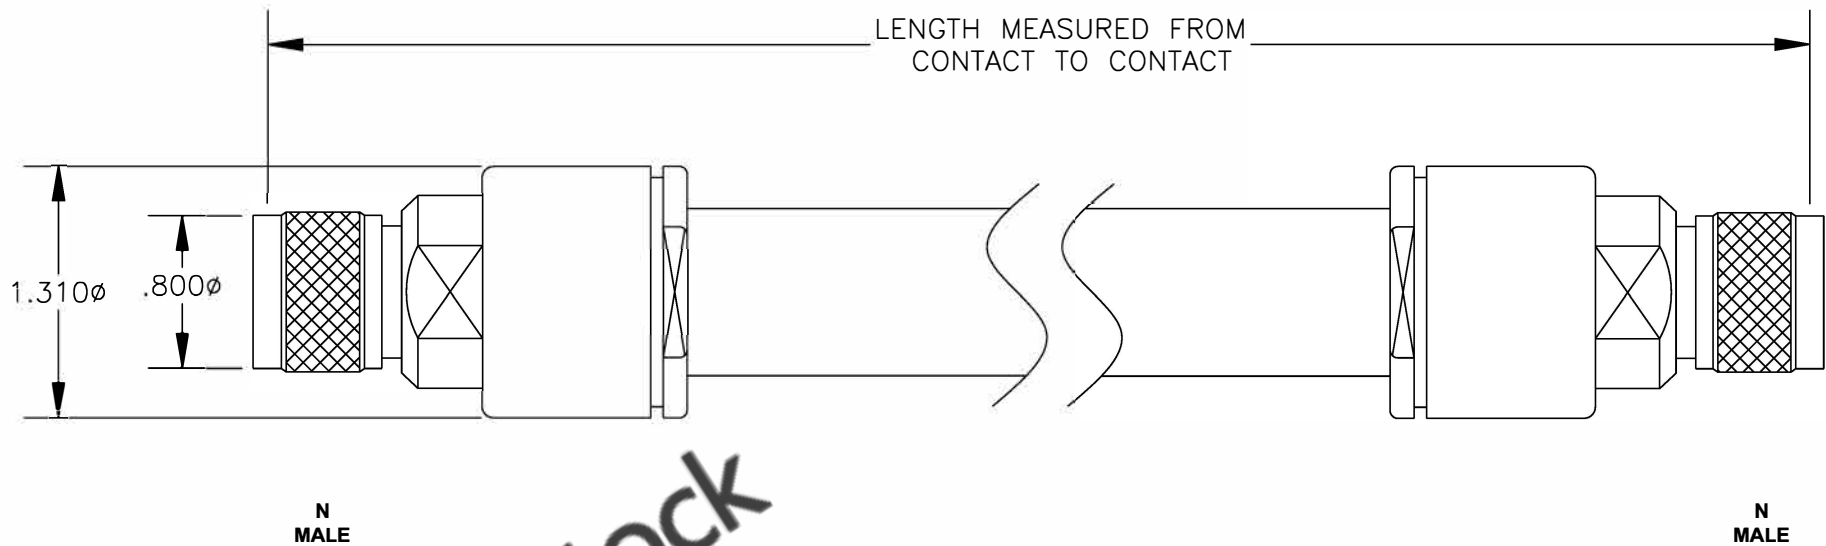

COMPONENTS	IMPEDANCE
N MALE	50 OHM
N MALE	50 OHM
RG218/U	50 OHM

Standard Lengths	
-12	12"
-24	24"
-36	36"
-48	48"
-60	60"
-XXX	Custom Length in inches

8TH FLOOR, BUILDING 1, YONGFU SCIENCE AND TECHNOLOGY CENTER INDUSTRIAL PARK, NANZHA DISTRICT 5, HUMEN, 523900, DONGGUAN, GUANGDONG, CHINA
 WEBSITE: www.ebeestock.com
 EMAIL: sales@ebeestock.com
COAXIAL & FIBER OPTICS

ET26643		DES. CABLE ASSEMBLY, RG218/U, N MALE TO N MALE	
----------------	--	--	--

REV. A	FCM NO. 53919	CAD FILE 012208	SCALE N/A	SIZE A 147
--------	---------------	-----------------	-----------	------------

- NOTES:**
- UNLESS OTHERWISE SPECIFIED ALL DIMENSIONS ARE NOMINAL.
 - ALL SPECIFICATIONS ARE SUBJECT TO CHANGE WITHOUT NOTICE AT ANY TIME.
 - DIMENSIONS ARE IN INCHES.
 - LENGTH TOLERANCE IS $\pm 1.5\%$ OR $\pm 3/8"$, WHICHEVER IS GREATER.