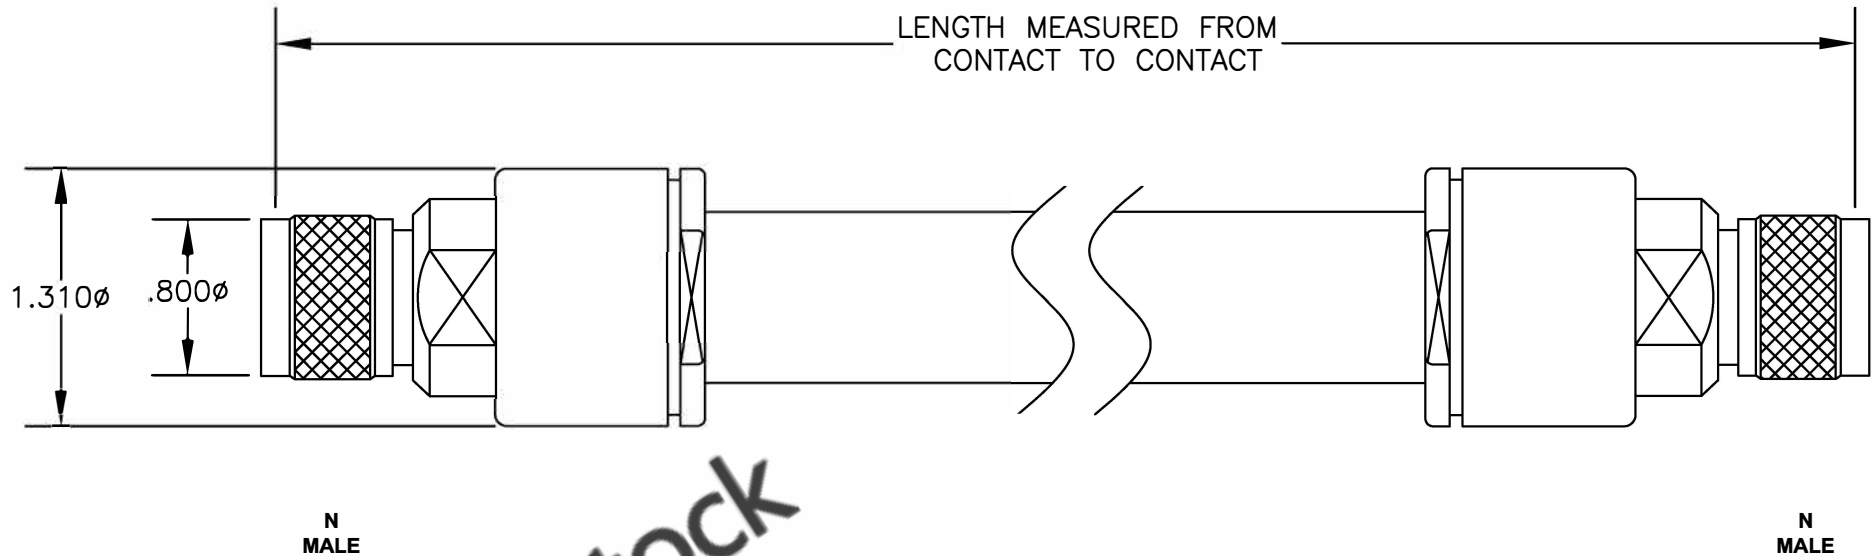

COMPONENTS	IMPEDANCE
N MALE	50 OHM
N MALE	50 OHM
RG218/U	50 OHM

Standard Lengths	
-12	12"
-24	24"
-36	36"
-48	48"
-60	60"
-XXX	Custom Length in inches

	<p>8TH FLOOR, BUILDING 1, YONGFU SCIENCE AND TECHNOLOGY CENTER INDUSTRIAL PARK, NANZHA DISTRICT 5, HUMEN, 523900, DONGGUAN, GUANGDONG, CHINA</p> <p>WEBSITE: www.ebeestock.com EMAIL: sales@ebeestock.com</p> <p>COAXIAL & FIBER OPTICS</p>				
ET26644		DES. CABLE ASSEMBLY, RG218/U, N MALE TO N MALE (LEAD FREE)			
REV. A	41	CM NO. 53919	CAD FILE 012208	SCALE N/A	SIZE A 147
<p>NOTES:</p> <ol style="list-style-type: none"> 1. UNLESS OTHERWISE SPECIFIED ALL DIMENSIONS ARE NOMINAL. 2. ALL SPECIFICATIONS ARE SUBJECT TO CHANGE WITHOUT NOTICE AT ANY TIME. 3. DIMENSIONS ARE IN INCHES. 4. LENGTH TOLERANCE IS $\pm 1.5\%$ OR 10mm, WHICHEVER IS GREATER. 					