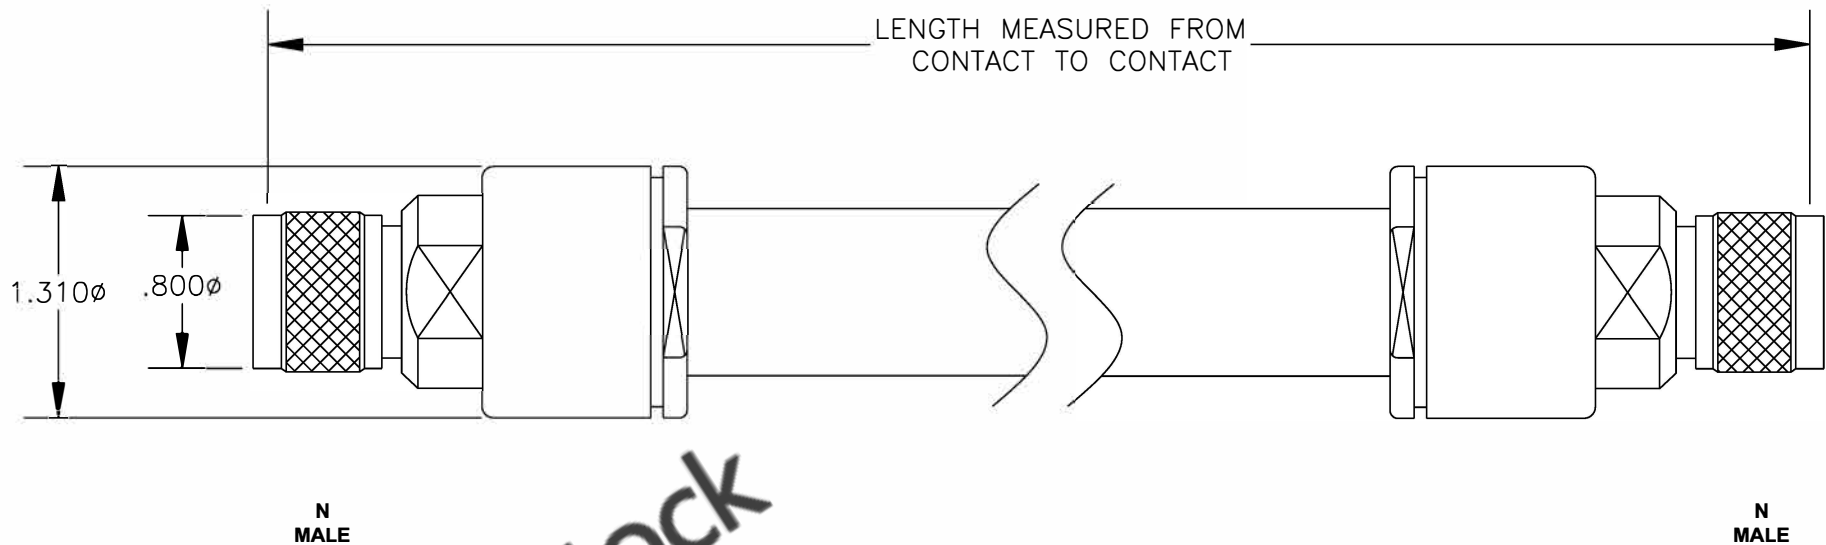

COMPONENTS	IMPEDANCE
N MALE	50 OHM
N MALE	50 OHM
RG218/U	50 OHM

Standard Lengths	
-12	12"
-24	24"
-36	36"
-48	48"
-60	60"
-XXX	Custom Length in inches

8TH FLOOR, BUILDING 1, YONGFU SCIENCE AND TECHNOLOGY CENTER INDUSTRIAL PARK, NANZHA DISTRICT 5, HUMEN, 523900, DONGGUAN, GUANGDONG, CHINA
 WEBSITE: www.ebeestock.com
 EMAIL: sales@ebeestock.com
COAXIAL & FIBER OPTICS

ET26646	DES. CABLE ASSEMBLY, RG218/U, N MALE TO N MALE
----------------	--

REV. A	FCM NO. 53919	CAD FILE 012208	SCALE N/A	SIZE A 147
--------	---------------	-----------------	-----------	------------

- NOTES:**
- UNLESS OTHERWISE SPECIFIED ALL DIMENSIONS ARE NOMINAL.
 - ALL SPECIFICATIONS ARE SUBJECT TO CHANGE WITHOUT NOTICE AT ANY TIME.
 - DIMENSIONS ARE IN INCHES.
 - LENGTH TOLERANCE IS $\pm 1.5\%$ OR $\pm 3/8"$, WHICHEVER IS GREATER.