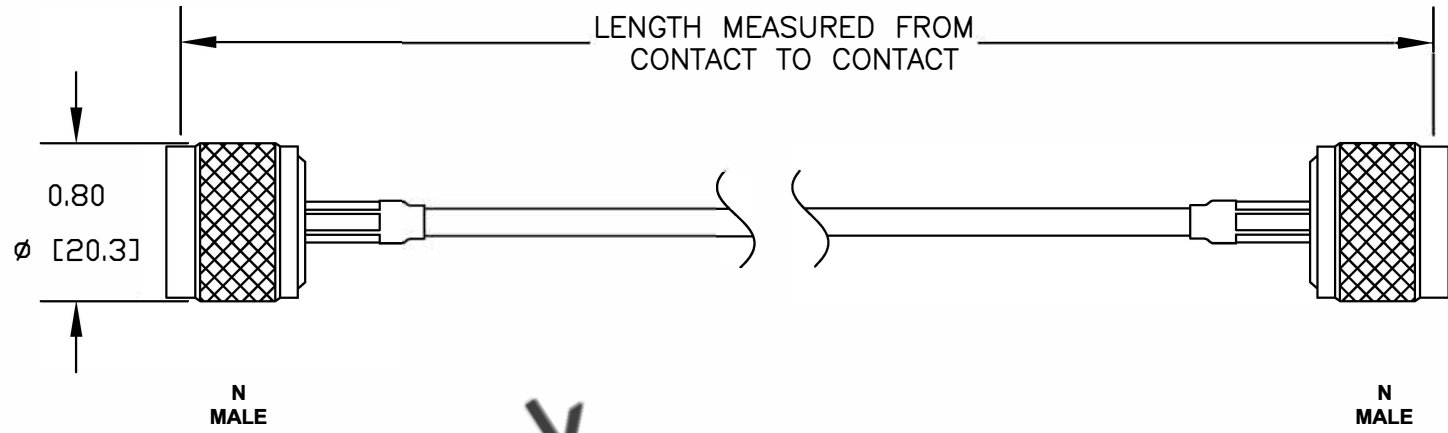

COMPONENTS	IMPEDANCE
N MALE	50 OHM
N MALE	50 OHM
RG316-DS	50 OHM

Standard Lengths	
-12	12"
-24	24"
-36	36"
-48	48"
-60	60"
-XXX	Custom Length in inches

		<p>8TH FLOOR, BUILDING 1, YONGFU SCIENCE AND TECHNOLOGY CENTER INDUSTRIAL PARK, NANZHA DISTRICT 5, HUMEN, 523900, DONGGUAN, GUANGDONG, CHINA</p> <p>WEBSITE: www.ebeestock.com EMAIL: sales@ebeestock.com</p> <p>COAXIAL & FIBER OPTICS</p>			
ET26653		DES. CABLE ASSEMBLY, RG316-DS, N MALE TO N MALE			
REV. -	FSCM NO. 53919	CAD FILE 071211	SCALE N/A	SIZE A	2231
<p>NOTES:</p> <ol style="list-style-type: none"> UNLESS OTHERWISE SPECIFIED ALL DIMENSIONS ARE NOMINAL. ALL SPECIFICATIONS ARE SUBJECT TO CHANGE WITHOUT NOTICE AT ANY TIME. DIMENSIONS ARE IN INCHES [mm]. LENGTH TOLERANCE IS ± 1.5% OR 10mm, WHICHEVER IS GREATER. 					