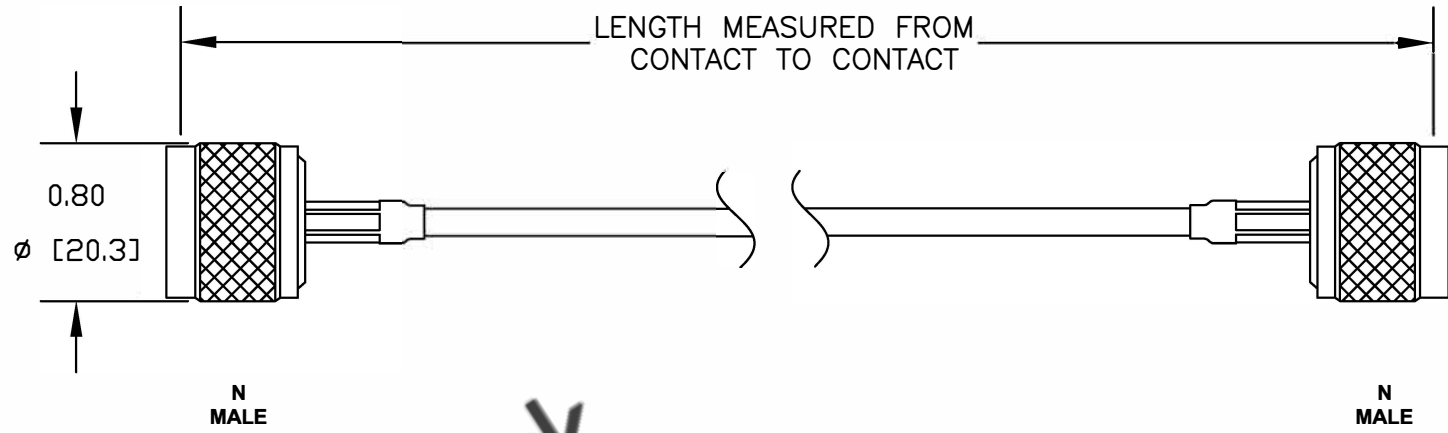

COMPONENTS	IMPEDANCE
N MALE	50 OHM
N MALE	50 OHM
RG316-DS	50 OHM

Standard Lengths	
-12	12"
-24	24"
-36	36"
-48	48"
-60	60"
-XXX	Custom Length in inches

8TH FLOOR, BUILDING 1, YONGFU SCIENCE AND TECHNOLOGY CENTER INDUSTRIAL PARK, NANZHA DISTRICT 5, HUMEN, 523900, DONGGUAN, GUANGDONG, CHINA

WEBSITE: www.ebeestock.com
 EMAIL: sales@ebeestock.com

COAXIAL & FIBER OPTICS

ET26655

DES. CABLE ASSEMBLY, RG316-DS, N MALE TO N MALE

REV. -	FSCM NO. 53919	CAD FILE 071211	SCALE N/A	SIZE A	2231
--------	----------------	-----------------	-----------	--------	------

NOTES:
 1. UNLESS OTHERWISE SPECIFIED ALL DIMENSIONS ARE NOMINAL.
 2. ALL SPECIFICATIONS ARE SUBJECT TO CHANGE WITHOUT NOTICE AT ANY TIME.
 3. DIMENSIONS ARE IN INCHES [mm].
 4. LENGTH TOLERANCE IS $\pm 1.5\%$ OR 10mm, WHICHEVER IS GREATER.