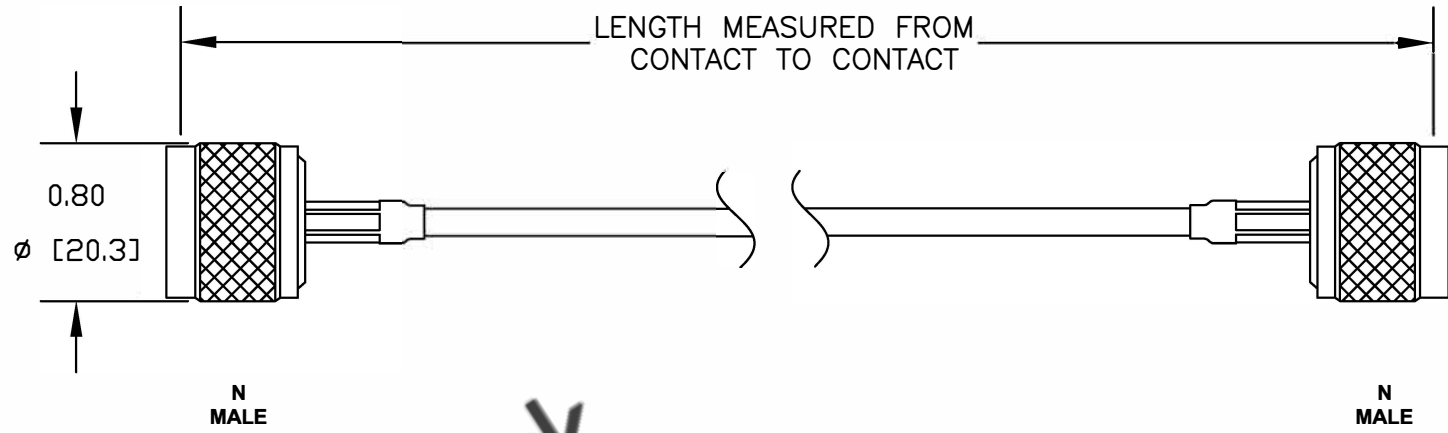

COMPONENTS	IMPEDANCE
N MALE	50 OHM
N MALE	50 OHM
RG316-DS	50 OHM

Standard Lengths	
-12	12"
-24	24"
-36	36"
-48	48"
-60	60"
-XXX	Custom Length in inches

8TH FLOOR, BUILDING 1, YONGFU SCIENCE AND TECHNOLOGY  
 CENTER INDUSTRIAL PARK, NANZHA DISTRICT 5,  
 HUMEN, 523900, DONGGUAN, GUANGDONG, CHINA

WEBSITE: [www.ebeestock.com](http://www.ebeestock.com)  
 EMAIL: [sales@ebeestock.com](mailto:sales@ebeestock.com)

COAXIAL & FIBER OPTICS

ET26656

DES. CABLE ASSEMBLY, RG316-DS, N MALE TO N MALE

REV. -	FSCM NO. 53919	CAD FILE 071211	SCALE N/A	SIZE A	2231
--------	----------------	-----------------	-----------	--------	------

NOTES:  
 1. UNLESS OTHERWISE SPECIFIED ALL DIMENSIONS ARE NOMINAL.  
 2. ALL SPECIFICATIONS ARE SUBJECT TO CHANGE WITHOUT NOTICE AT ANY TIME.  
 3. DIMENSIONS ARE IN INCHES [mm].  
 4. LENGTH TOLERANCE IS  $\pm 1.5\%$  OR 10mm, WHICHEVER IS GREATER.