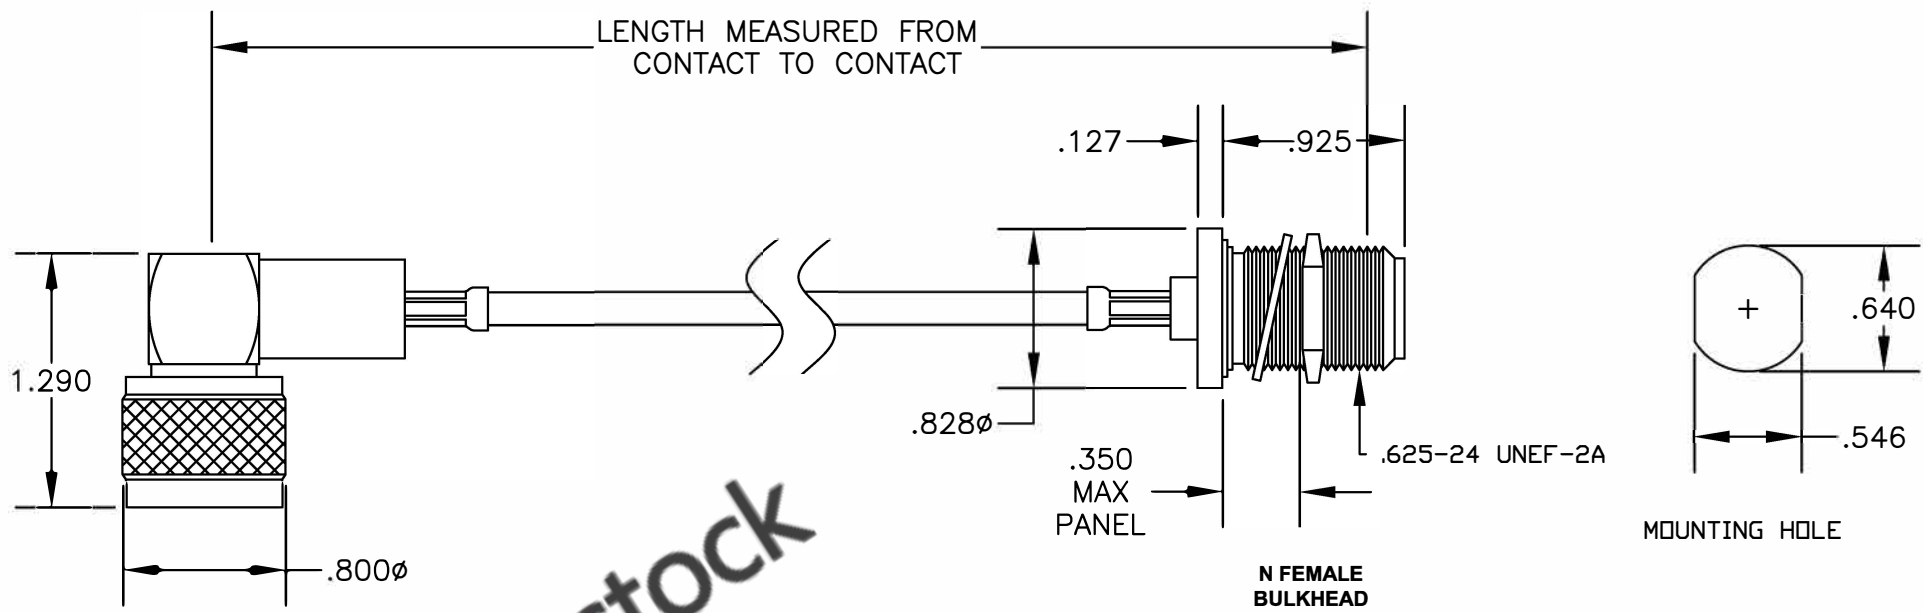

COMPONENTS	IMPEDANCE
N MALE RIGHT ANGLE	50 OHM
N FEMALE BULKHEAD	50 OHM
RG400/U	50 OHM

Standard Lengths	
-12	12"
-24	24"
-36	36"
-48	48"
-60	60"
-XXX	Custom Length in inches

N MALE
RIGHT ANGLE

ebeestock

8TH FLOOR, BUILDING 1, YONGFU SCIENCE AND TECHNOLOGY
CENTER INDUSTRIAL PARK, NANZHA DISTRICT 5,
HUMEN, 523900, DONGGUAN, GUANGDONG, CHINA

ebeestock

WEBSITE: www.ebeestock.com
EMAIL: sales@ebeestock.com

COAXIAL & FIBER OPTICS

ET26724

DES. CABLE ASSEMBLY, RG400/U, N MALE RIGHT
ANGLE TO N FEMALE BULKHEAD

SIZE A	FSCM NO. 53919	CAD FILE	052407	SCALE	N/A	127
--------	----------------	----------	--------	-------	-----	-----

- NOTES:
- UNLESS OTHERWISE SPECIFIED ALL DIMENSIONS ARE NOMINAL.
 - ALL SPECIFICATIONS ARE SUBJECT TO CHANGE WITHOUT NOTICE AT ANY TIME.
 - DIMENSIONS ARE IN INCHES.
 - LENGTH TOLERANCE IS $\pm 1.5\%$ OR $\pm 3/8"$, WHICHEVER IS GREATER.