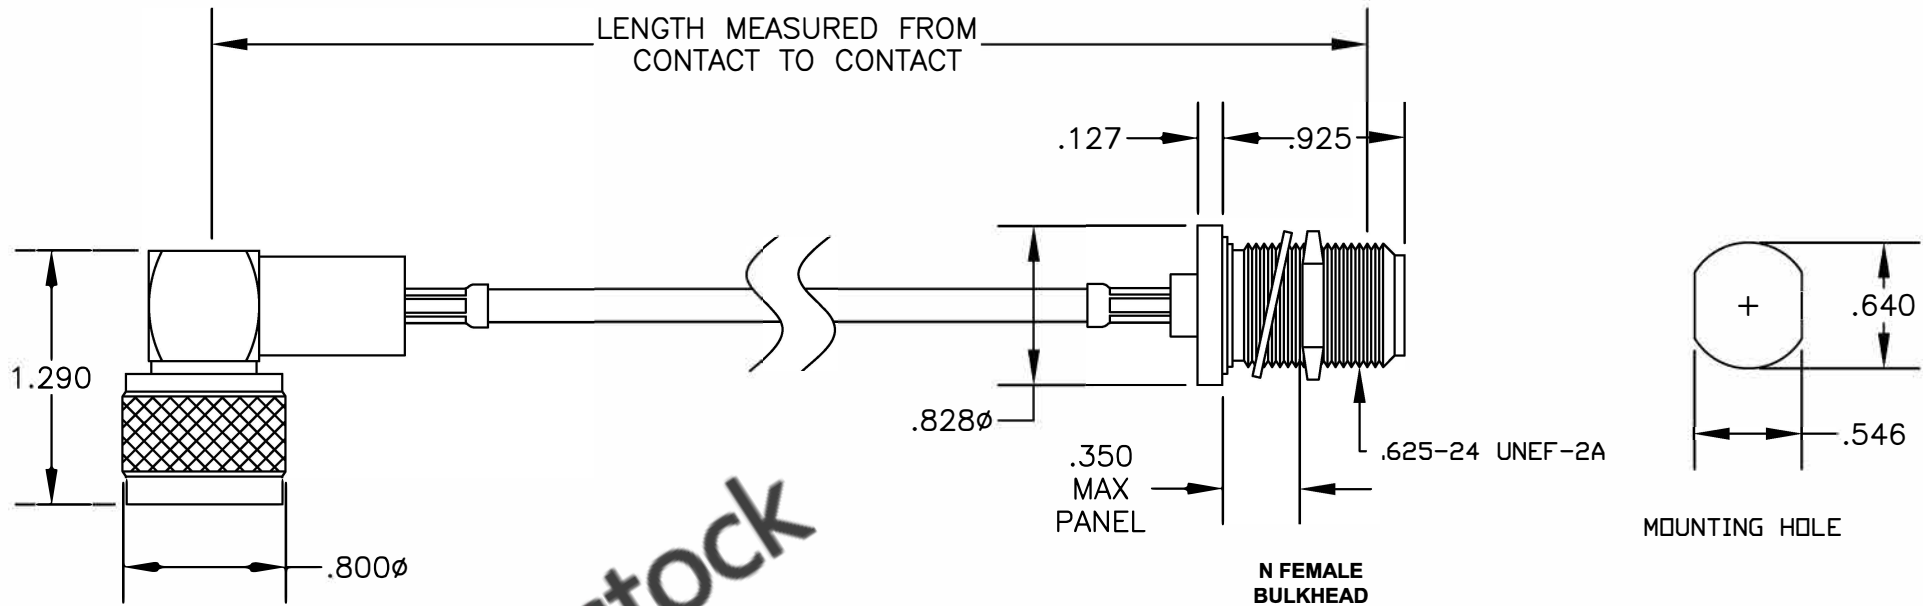

COMPONENTS	IMPEDANCE
N MALE RIGHT ANGLE	50 OHM
N FEMALE BULKHEAD	50 OHM
RG400/U	50 OHM

Standard Lengths	
-12	12"
-24	24"
-36	36"
-48	48"
-60	60"
-XXX	Custom Length in inches

N MALE  
RIGHT ANGLE

ebeestock

EMAIL: [sales@ebeestock.com](mailto:sales@ebeestock.com)

COAXIAL & FIBER OPTICS

**ET26725**

DES. CABLE ASSEMBLY, RG400/U, N MALE RIGHT  
ANGLE TO N FEMALE BULKHEAD

SIZE A **FSCM NO. 53919**

CAD FILE 052407

SCALE N/A

127

**NOTES:**

1. UNLESS OTHERWISE SPECIFIED ALL DIMENSIONS ARE NOMINAL.
2. ALL SPECIFICATIONS ARE SUBJECT TO CHANGE WITHOUT NOTICE AT ANY TIME.
3. DIMENSIONS ARE IN INCHES.
4. LENGTH TOLERANCE IS  $\pm 1.5\%$  OR  $\pm 3/8"$ , WHICHEVER IS GREATER.