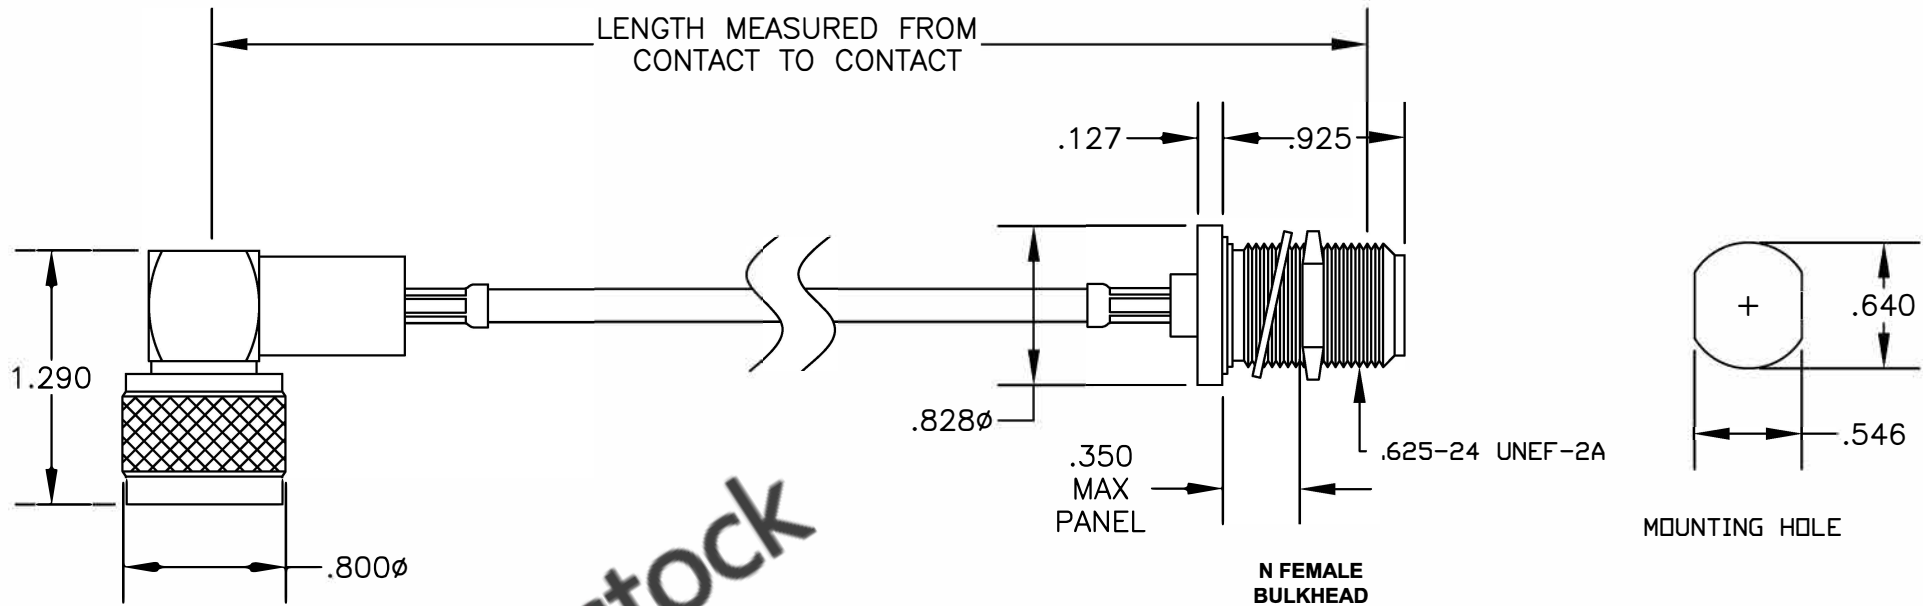

COMPONENTS	IMPEDANCE
N MALE RIGHT ANGLE	50 OHM
N FEMALE BULKHEAD	50 OHM
RG400/U	50 OHM

Standard Lengths	
-12	12"
-24	24"
-36	36"
-48	48"
-60	60"
-XXX	Custom Length in inches

N MALE
RIGHT ANGLE

ebeestock

8TH FLOOR, BUILDING 1, YONGFU SCIENCE AND TECHNOLOGY CENTER INDUSTRIAL PARK, NANZHA DISTRICT 5, HUMEN, 523900, DONGGUAN, GUANGDONG, CHINA

ebeestock

WEBSITE: www.ebeestock.com
 EMAIL: sales@ebeestock.com

COAXIAL & FIBER OPTICS

ET26726

DES. CABLE ASSEMBLY, RG400/U, N MALE RIGHT ANGLE TO N FEMALE BULKHEAD

SIZE A	FSCM NO. 53919	CAD FILE	052407	SCALE	N/A	127
--------	----------------	----------	--------	-------	-----	-----

- NOTES:
- UNLESS OTHERWISE SPECIFIED ALL DIMENSIONS ARE NOMINAL.
 - ALL SPECIFICATIONS ARE SUBJECT TO CHANGE WITHOUT NOTICE AT ANY TIME.
 - DIMENSIONS ARE IN INCHES.
 - LENGTH TOLERANCE IS $\pm 1.5\%$ OR $\pm 3/8"$, WHICHEVER IS GREATER.