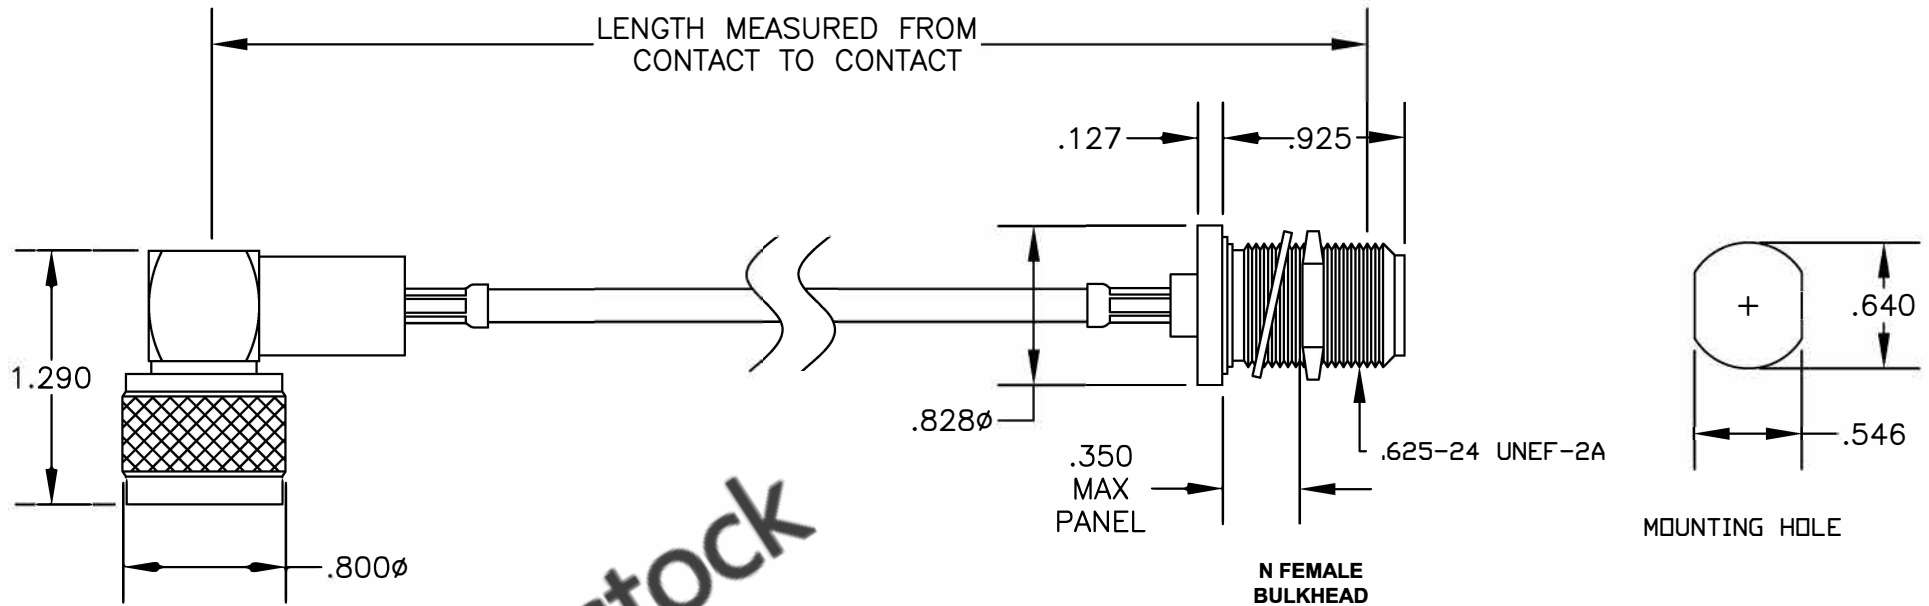

COMPONENTS	IMPEDANCE
N MALE RIGHT ANGLE	50 OHM
N FEMALE BULKHEAD	50 OHM
RG400/U	50 OHM

Standard Lengths	
-12	12"
-24	24"
-36	36"
-48	48"
-60	60"
-XXX	Custom Length in inches

N MALE
RIGHT ANGLE

ebeestock

8TH FLOOR, BUILDING 1, YONGFU SCIENCE AND TECHNOLOGY
CENTER INDUSTRIAL PARK, NANZHA DISTRICT 5,
HUMEN, 523900, DONGGUAN, GUANGDONG, CHINA

WEBSITE: www.ebeestock.com
EMAIL: sales@ebeestock.com

COAXIAL & FIBER OPTICS

ET26727

DES. CABLE ASSEMBLY, RG400/U, N MALE RIGHT ANGLE TO N FEMALE BULKHEAD

SIZE A	FSCM NO. 53919	CAD FILE	052407	SCALE	N/A	127
--------	----------------	----------	--------	-------	-----	-----

- NOTES:**
1. UNLESS OTHERWISE SPECIFIED ALL DIMENSIONS ARE NOMINAL.
 2. ALL SPECIFICATIONS ARE SUBJECT TO CHANGE WITHOUT NOTICE AT ANY TIME.
 3. DIMENSIONS ARE IN INCHES.
 4. LENGTH TOLERANCE IS ± 1.5% OR ±3/8", WHICHEVER IS GREATER.