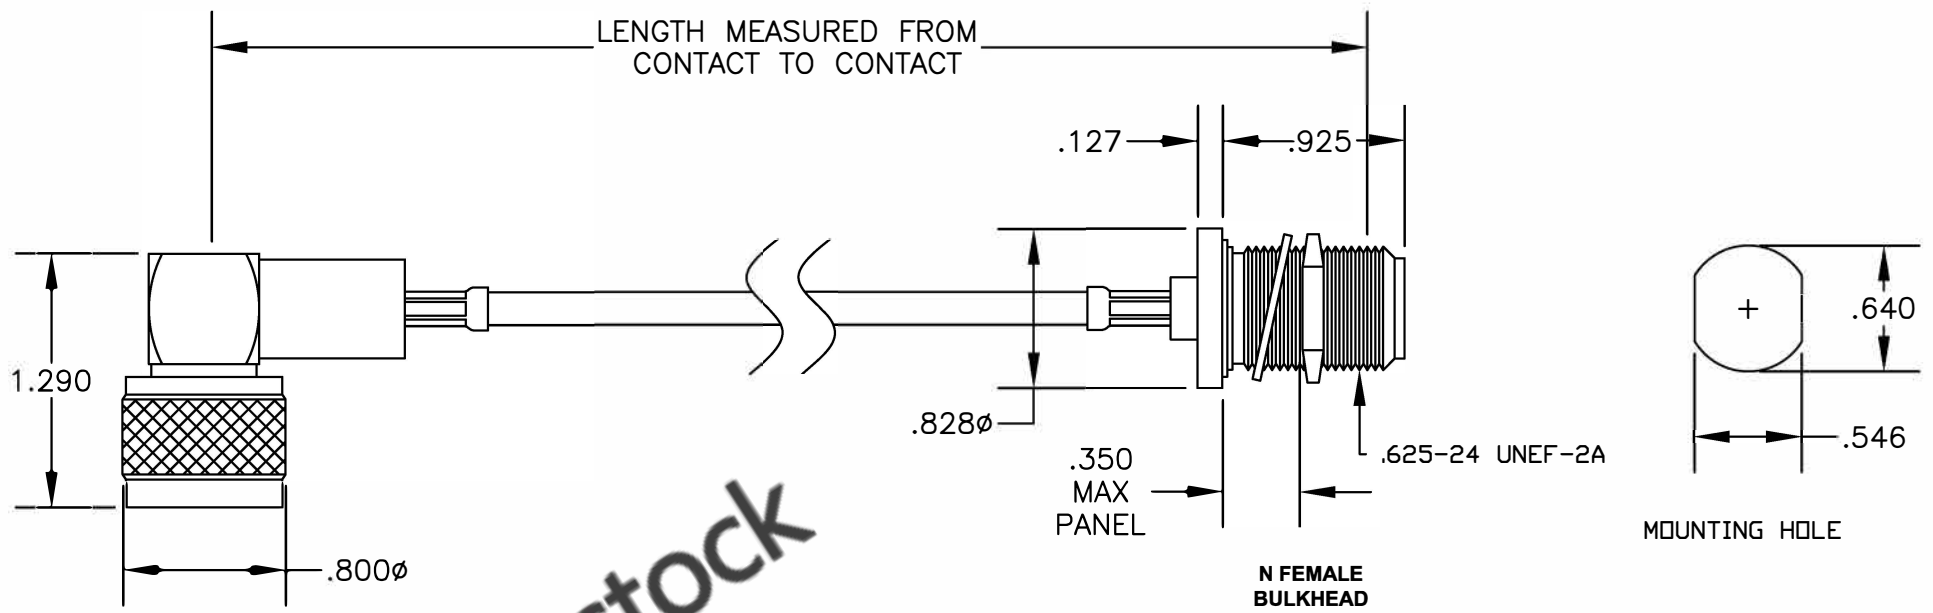

COMPONENTS	IMPEDANCE
N MALE RIGHT ANGLE	50 OHM
N FEMALE BULKHEAD	50 OHM
RG400/U	50 OHM

Standard Lengths	
-12	12"
-24	24"
-36	36"
-48	48"
-60	60"
-XXX	Custom Length in inches

N MALE
RIGHT ANGLE

ebeestock

8TH FLOOR, BUILDING 1, YONGFU SCIENCE AND TECHNOLOGY
CENTER INDUSTRIAL PARK, NANZHA DISTRICT 5,
HUMEN, 523900, DONGGUAN, GUANGDONG, CHINA

ebeestock

WEBSITE: www.ebeestock.com
EMAIL: sales@ebeestock.com

COAXIAL & FIBER OPTICS

ET26728

DES. CABLE ASSEMBLY, RG400/U, N MALE RIGHT
ANGLE TO N FEMALE BULKHEAD

SIZE A	FSCM NO. 53919	CAD FILE	052407	SCALE	N/A	127
--------	----------------	----------	--------	-------	-----	-----

- NOTES:
- UNLESS OTHERWISE SPECIFIED ALL DIMENSIONS ARE NOMINAL.
 - ALL SPECIFICATIONS ARE SUBJECT TO CHANGE WITHOUT NOTICE AT ANY TIME.
 - DIMENSIONS ARE IN INCHES.
 - LENGTH TOLERANCE IS $\pm 1.5\%$ OR $\pm 3/8"$, WHICHEVER IS GREATER.