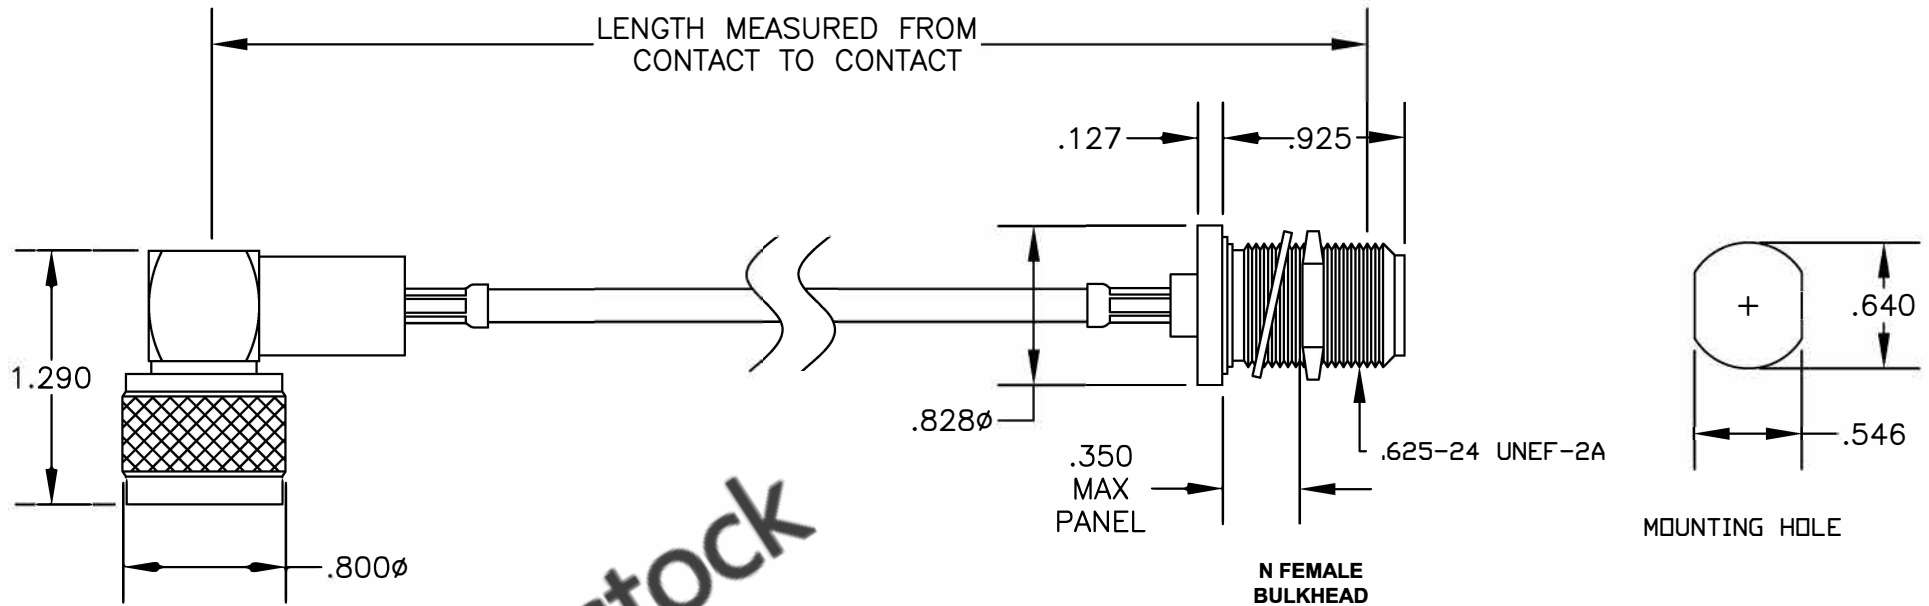

COMPONENTS	IMPEDANCE
N MALE RIGHT ANGLE	50 OHM
N FEMALE BULKHEAD	50 OHM
RG400/U	50 OHM

Standard Lengths	
-12	12"
-24	24"
-36	36"
-48	48"
-60	60"
-XXX	Custom Length in inches

N MALE
RIGHT ANGLE

ebeestock

8TH FLOOR, BUILDING 1, YONGFU SCIENCE AND TECHNOLOGY CENTER INDUSTRIAL PARK, NANZHA DISTRICT 5, HUMEN, 523900, DONGGUAN, GUANGDONG, CHINA
 WEBSITE: www.ebeestock.com
 EMAIL: sales@ebeestock.com
COAXIAL & FIBER OPTICS

ET26729		DES. CABLE ASSEMBLY, RG400/U, N MALE RIGHT ANGLE TO N FEMALE BULKHEAD		
SIZE A	FSCM NO. 53919	CAD FILE	052407	SCALE N/A
				127

- NOTES:**
1. UNLESS OTHERWISE SPECIFIED ALL DIMENSIONS ARE NOMINAL.
 2. ALL SPECIFICATIONS ARE SUBJECT TO CHANGE WITHOUT NOTICE AT ANY TIME.
 3. DIMENSIONS ARE IN INCHES.
 4. LENGTH TOLERANCE IS $\pm 1.5\%$ OR $\pm 3/8"$, WHICHEVER IS GREATER.