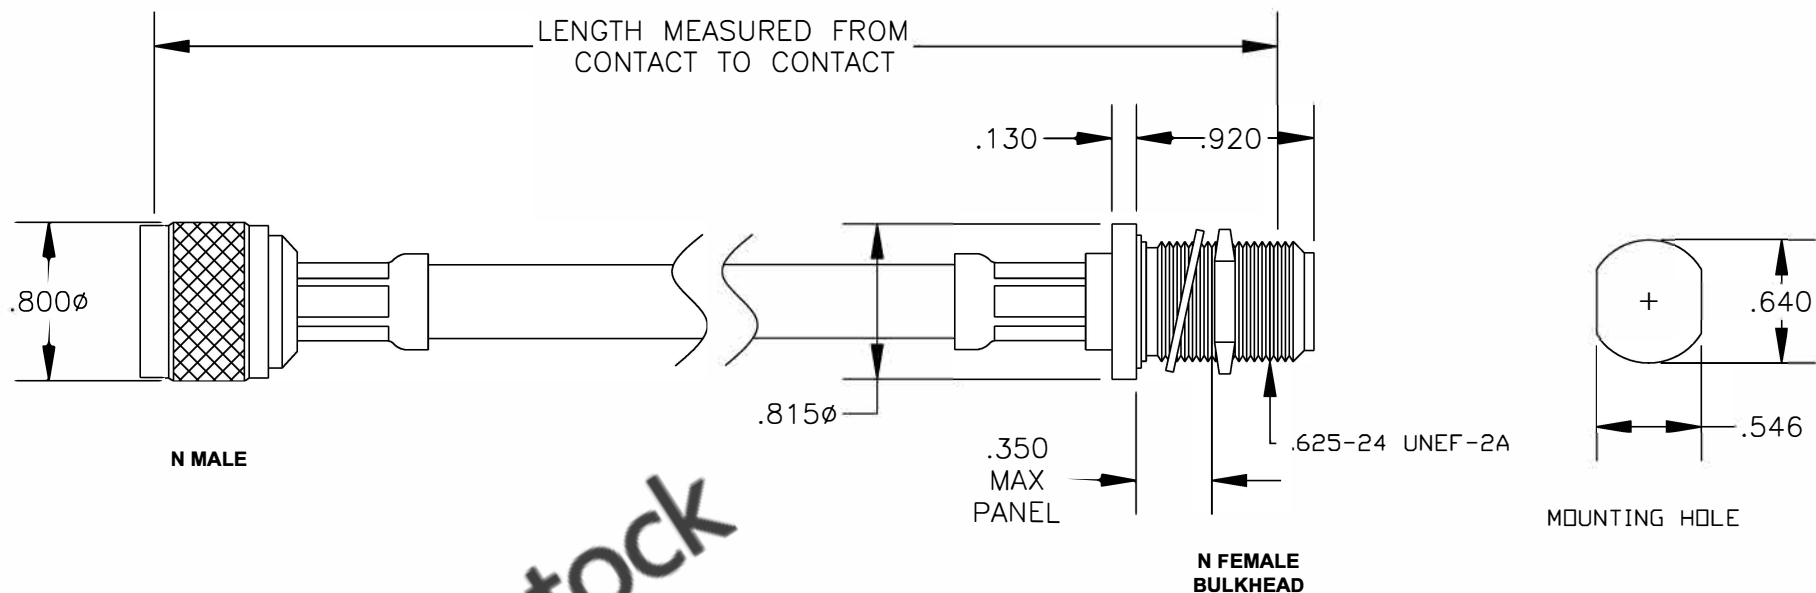

COMPONENTS	IMPEDANCE
N MALE	50 OHM
N FEMALE BULKHEAD	50 OHM
RG393/U	50 OHM

Standard Lengths	
-12	12"
-24	24"
-36	36"
-48	48"
-60	60"
-XXX	Custom Length in inches

RoHS
Compliance
Certified

8TH FLOOR, BUILDING 1, YONGFU SCIENCE AND TECHNOLOGY CENTER INDUSTRIAL PARK, NANZHA DISTRICT 5, HUMEN, 523900, DONGGUAN, GUANGDONG, CHINA
 WEBSITE: www.ebeestock.com
 EMAIL: sales@ebeestock.com
COAXIAL & FIBER OPTICS

ET2673+		DES. CABLE ASSEMBLY, RG393/U, N MALE TO N FEMALE BULKHEAD (LEAD FREE)	
----------------	--	-----------------------------------------------------------------------	--

REV. A	FSCM NO. 53919	CAD FILE 012408	SCALE N/A	SIZE A 147
--------	----------------	-----------------	-----------	------------

- NOTES:**
1. UNLESS OTHERWISE SPECIFIED ALL DIMENSIONS ARE NOMINAL.
 2. ALL SPECIFICATIONS ARE SUBJECT TO CHANGE WITHOUT NOTICE AT ANY TIME.
 3. DIMENSIONS ARE IN INCHES.
 4. LENGTH TOLERANCE IS $\pm 1.5\%$ OR $\pm 3/8"$, WHICHEVER IS GREATER.