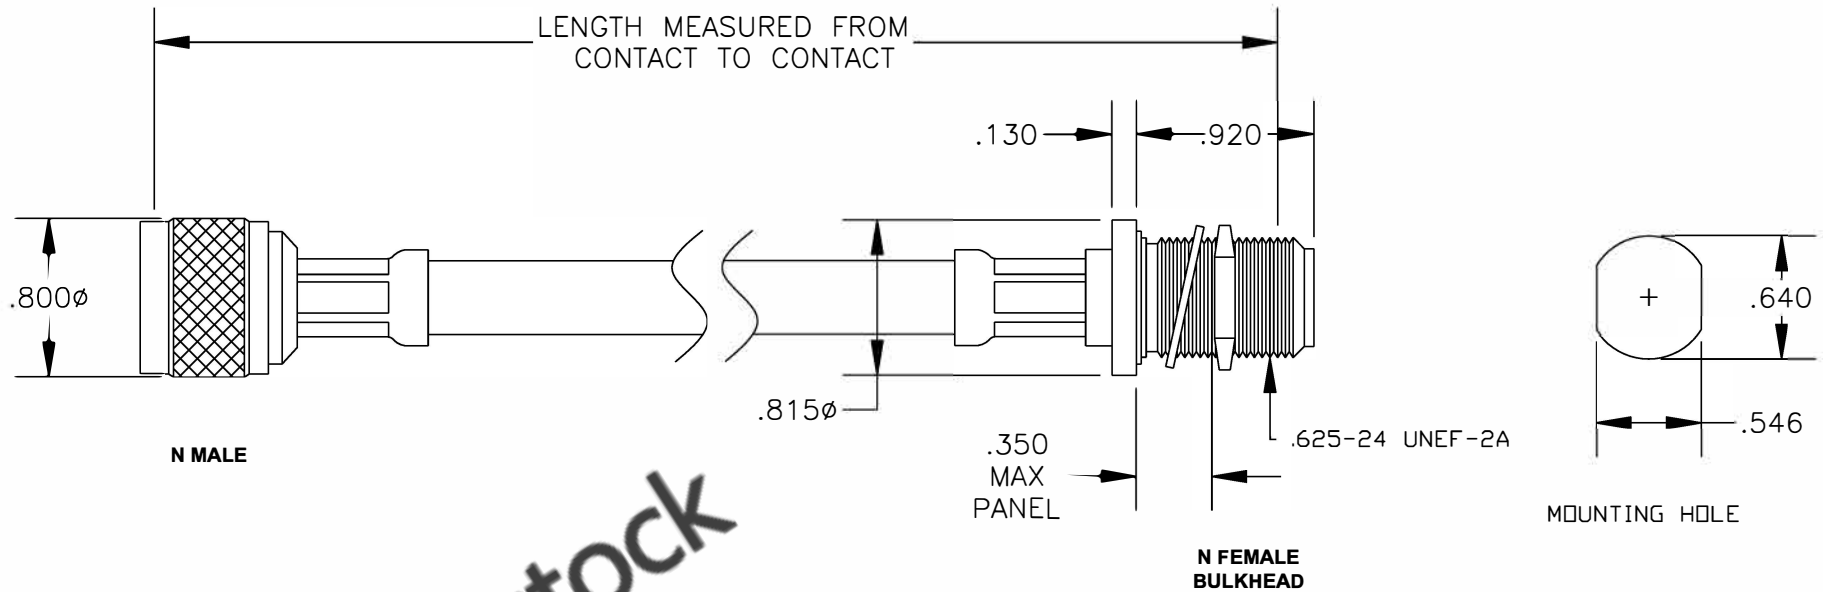

COMPONENTS	IMPEDANCE
N MALE	50 OHM
N FEMALE BULKHEAD	50 OHM
RG393/U	50 OHM

Standard Lengths	
-12	12"
-24	24"
-36	36"
-48	48"
-60	60"
-XXX	Custom Length in inches

RoHS
Compliance
Certified

 8TH FLOOR, BUILDING 1, YONGFU SCIENCE AND TECHNOLOGY CENTER INDUSTRIAL PARK, NANZHA DISTRICT 5, HUMEN, 523900, DONGGUAN, GUANGDONG, CHINA

WEBSITE: www.ebeestock.com
EMAIL: sales@ebeestock.com
COAXIAL & FIBER OPTICS

ET26738		DES. CABLE ASSEMBLY, RG393/U, N MALE TO N FEMALE BULKHEAD (LEAD FREE)		
REV. A	FSCM NO. 53919	CAD FILE 012408	SCALE N/A	SIZE A 147

- NOTES:
1. UNLESS OTHERWISE SPECIFIED ALL DIMENSIONS ARE NOMINAL.
 2. ALL SPECIFICATIONS ARE SUBJECT TO CHANGE WITHOUT NOTICE AT ANY TIME.
 3. DIMENSIONS ARE IN INCHES.
 4. LENGTH TOLERANCE IS $\pm 1.5\%$ OR $\pm 3/8"$, WHICHEVER IS GREATER.