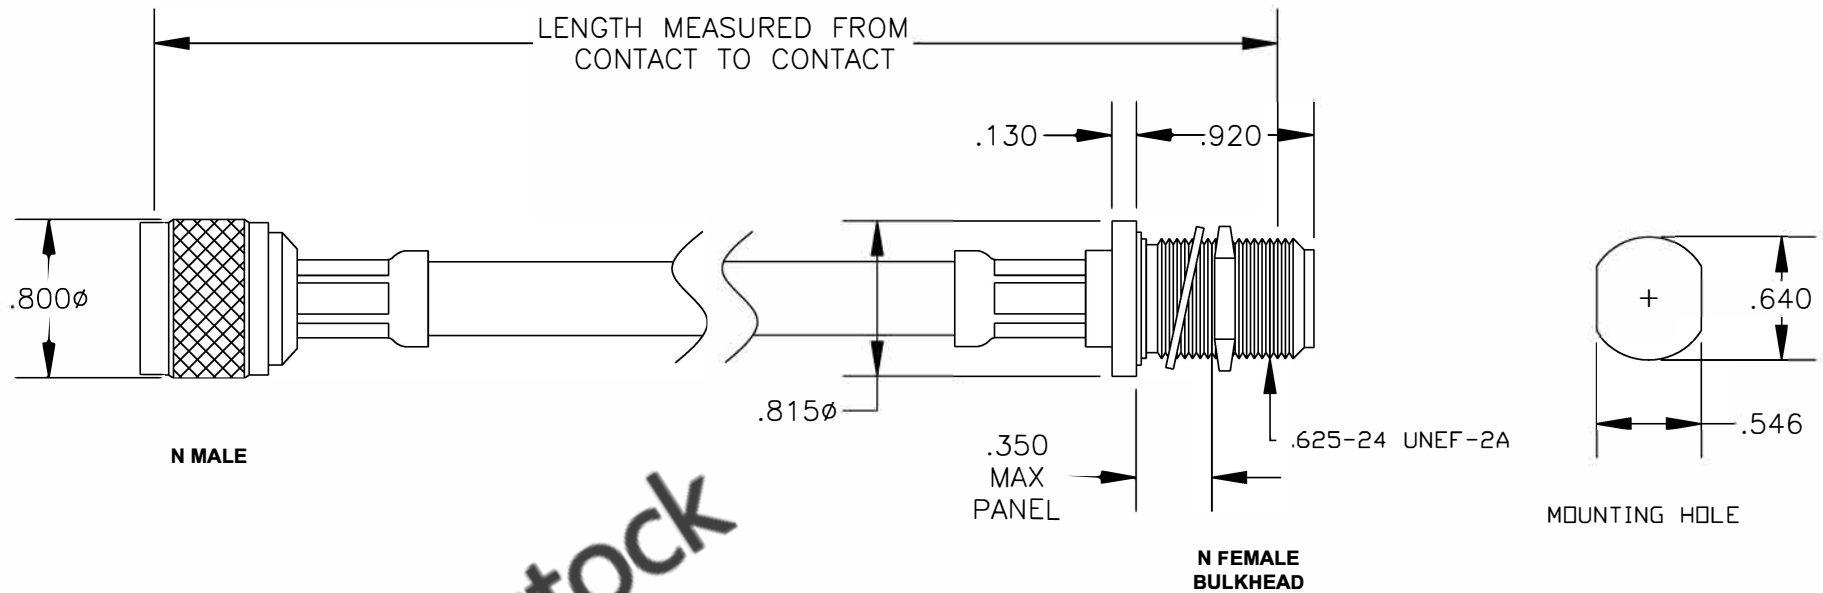

COMPONENTS	IMPEDANCE
N MALE	50 OHM
N FEMALE BULKHEAD	50 OHM
RG393/U	50 OHM

Standard Lengths	
-12	12"
-24	24"
-36	36"
-48	48"
-60	60"
-XXX	Custom Length in inches

8TH FLOOR, BUILDING 1, YONGFU SCIENCE AND TECHNOLOGY CENTER INDUSTRIAL PARK, NANZHA DISTRICT 5, HUMEN, 523900, DONGGUAN, GUANGDONG, CHINA
 WEBSITE: www.ebeestock.com
 EMAIL: sales@ebeestock.com
COAXIAL & FIBER OPTICS

ET26740		DES. CABLE ASSEMBLY, RG393/U, N MALE TO N FEMALE BULKHEAD (LEAD FREE)		
REV. A	FSCM NO. 53919	CAD FILE 012408	SCALE N/A	SIZE A 147

RoHS Compliance Certified

- NOTES:**
1. UNLESS OTHERWISE SPECIFIED ALL DIMENSIONS ARE NOMINAL.
 2. ALL SPECIFICATIONS ARE SUBJECT TO CHANGE WITHOUT NOTICE AT ANY TIME.
 3. DIMENSIONS ARE IN INCHES.
 4. LENGTH TOLERANCE IS $\pm 1.5\%$ OR $\pm 3/8"$, WHICHEVER IS GREATER.