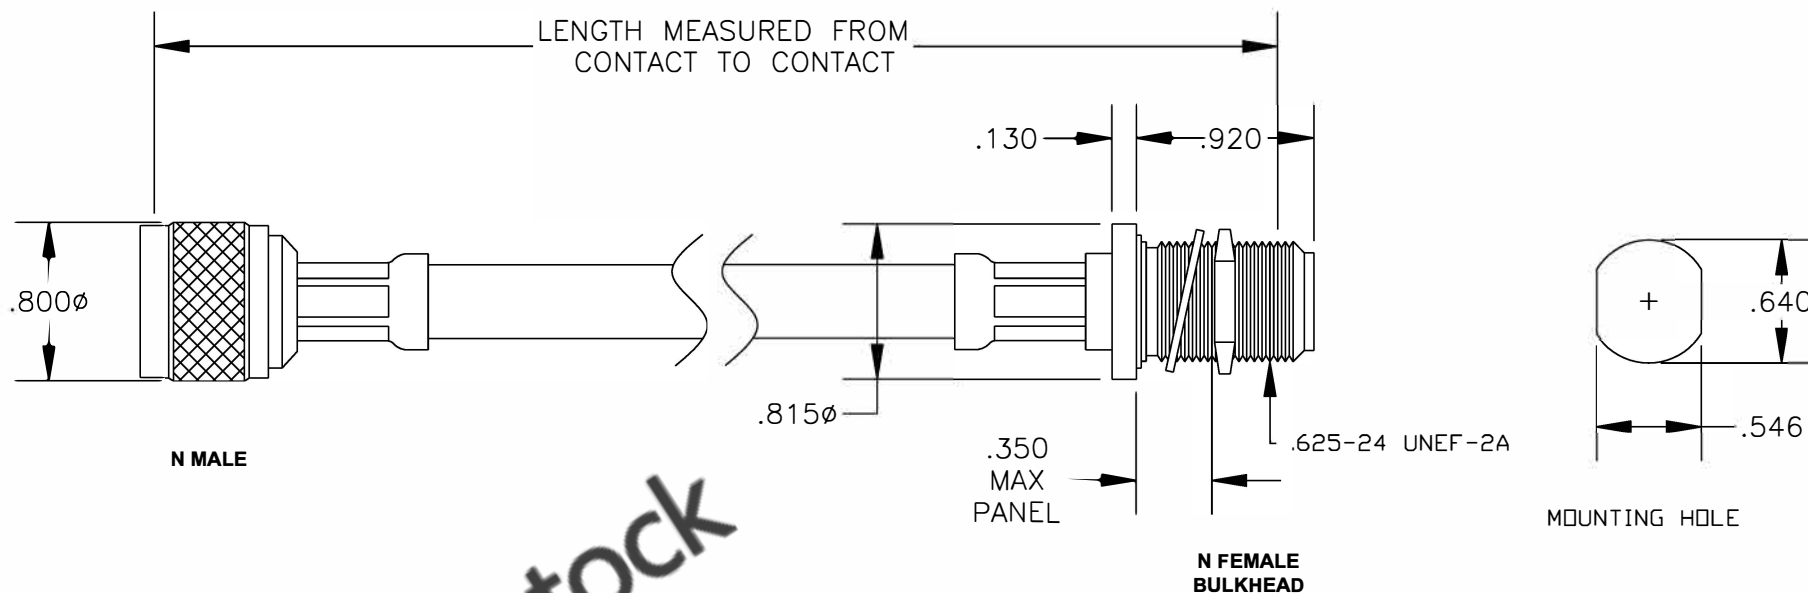

COMPONENTS	IMPEDANCE
N MALE	50 OHM
N FEMALE BULKHEAD	50 OHM
RG393/U	50 OHM

Standard Lengths	
-12	12"
-24	24"
-36	36"
-48	48"
-60	60"
-XXX	Custom Length in inches

RoHS
Compliance
Certified

8TH FLOOR, BUILDING 1, YONGFU SCIENCE AND TECHNOLOGY CENTER INDUSTRIAL PARK, NANZHA DISTRICT 5, HUMEN, 523900, DONGGUAN, GUANGDONG, CHINA
 WEBSITE: www.ebeestock.com
 EMAIL: sales@ebeestock.com
COAXIAL & FIBER OPTICS

ET26741		DES. CABLE ASSEMBLY, RG393/U, N MALE TO N FEMALE BULKHEAD (LEAD FREE)		
REV. A	FSCM NO. 53919	CAD FILE 012408	SCALE N/A	SIZE A 147

- NOTES:**
- UNLESS OTHERWISE SPECIFIED ALL DIMENSIONS ARE NOMINAL.
 - ALL SPECIFICATIONS ARE SUBJECT TO CHANGE WITHOUT NOTICE AT ANY TIME.
 - DIMENSIONS ARE IN INCHES.
 - LENGTH TOLERANCE IS $\pm 1.5\%$ OR $\pm 3/8"$, WHICHEVER IS GREATER.