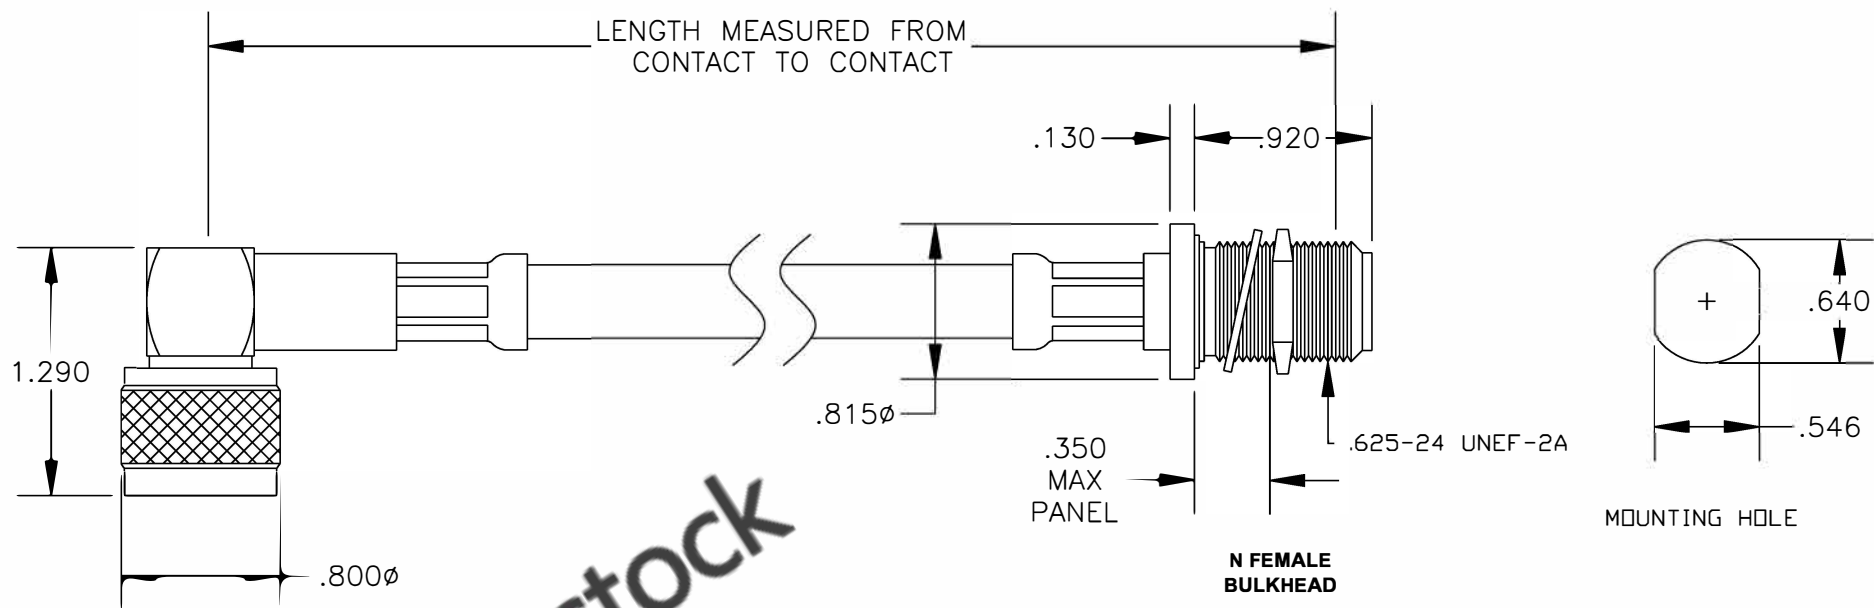

COMPONENTS	IMPEDANCE
N MALE RIGHT ANGLE	50 OHM
N FEMALE BULKHEAD	50 OHM
RG393/U	50 OHM

Standard Lengths	
-12	12"
-24	24"
-36	36"
-48	48"
-60	60"
-XXX	Custom Length in inches

ebeestock

8TH FLOOR, BUILDING 1, YONGFU SCIENCE AND TECHNOLOGY CENTER INDUSTRIAL PARK, NANZHA DISTRICT 5, HUMEN, 523900, DONGGUAN, GUANGDONG, CHINA
 WEBSITE: www.ebeestock.com
 EMAIL: sales@ebeestock.com
COAXIAL & FIBER OPTICS

ET26746	DES. CABLE ASSEMBLY, RG393/U, N MALE RIGHT ANGLE TO N FEMALE BULKHEAD
----------------	---

REV. A	FSCM NO. 53919	CAD FILE 012408	SCALE N/A	SIZE A	147
--------	----------------	-----------------	-----------	--------	-----

- NOTES:
- UNLESS OTHERWISE SPECIFIED ALL DIMENSIONS ARE NOMINAL.
 - ALL SPECIFICATIONS ARE SUBJECT TO CHANGE WITHOUT NOTICE AT ANY TIME.
 - DIMENSIONS ARE IN INCHES.
 - LENGTH TOLERANCE IS $\pm 1.5\%$ OR $\pm 3/8"$, WHICHEVER IS GREATER.