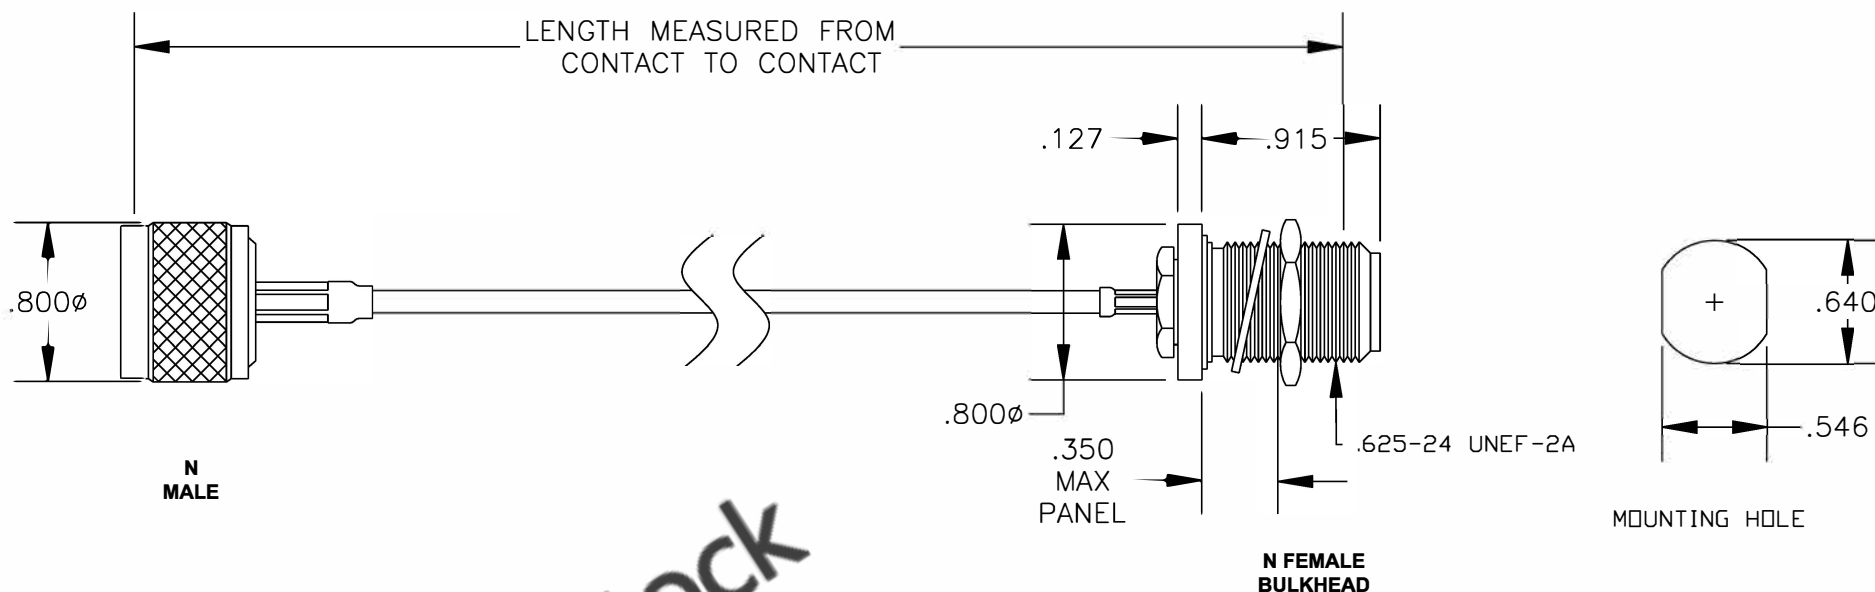

COMPONENTS	IMPEDANCE
N MALE	50 OHM
N FEMALE BULKHEAD	50 OHM
RG316/U	50 OHM

Standard Lengths	
-12	12"
-24	24"
-36	36"
-48	48"
-60	60"
-XXX	Custom Length in inches

**8TH FLOOR, BUILDING 1, YONGFU SCIENCE AND TECHNOLOGY CENTER INDUSTRIAL PARK, NANZHA DISTRICT 5, HUMEN, 523900, DONGGUAN, GUANGDONG, CHINA**  
 WEBSITE: [www.ebeestock.com](http://www.ebeestock.com)  
 EMAIL: [sales@ebeestock.com](mailto:sales@ebeestock.com)  
**COAXIAL & FIBER OPTICS**

<b>ET26754</b>		DES. CABLE ASSEMBLY, RG316/U, N MALE TO N FEMALE BULKHEAD	
----------------	--	---	--

REV. A	FSCM NO. 53919	CAD FILE 012408	SCALE N/A	SIZE A 147
--------	----------------	-----------------	-----------	------------

- NOTES:**
1. UNLESS OTHERWISE SPECIFIED ALL DIMENSIONS ARE NOMINAL.
  2. ALL SPECIFICATIONS ARE SUBJECT TO CHANGE WITHOUT NOTICE AT ANY TIME.
  3. DIMENSIONS ARE IN INCHES.
  4. LENGTH TOLERANCE IS  $\pm 1.5\%$  OR  $\pm 3/8"$ , WHICHEVER IS GREATER.